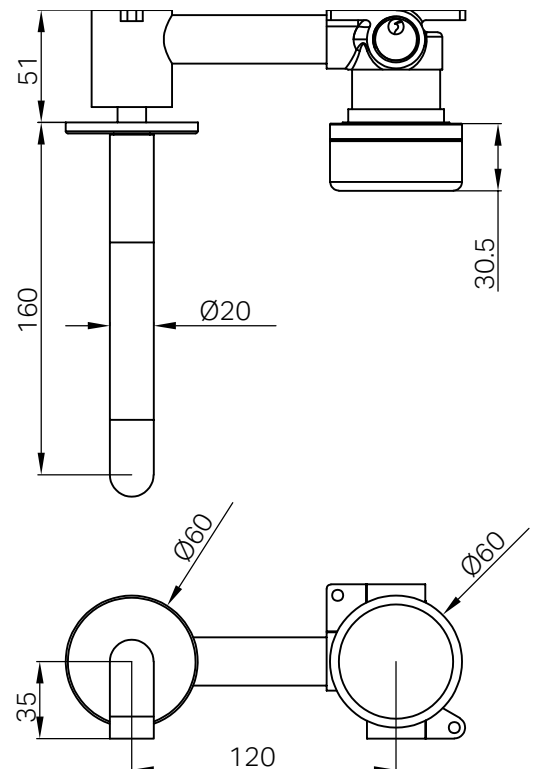

Nero

Serenity Progressive Wall Basin Mixer 160mm Spout With Verde Alpi Handle

Finish & SKU

 Chrome 24E062 CH	 Brushed Nickel 24E062 BN
 Matte Black 24E062 MB	 Brushed Gold 24E062 BG
 Brushed Bronze 24E062 BZ	 Gun Metal 24E062 GM

Specifications

Watermark License

WM-060073

Temperature Rating

Min 1°C-Max 75°C

Pressure Rating

Min 150kpa-Max 500kpa

Lead Free

Features

- A complete wall basin mixer set, including Body and Trim Kit for a seamless installation.
- Features a sleek 160mm spout for a refined and functional design.
- Handle options include natural Italian marble (Carrara, Rome Travertine, Marquina Black) and customizable selections (Verde Apli, Calacatta Viola, Arabescato), alongside a sleek Metal Handle.
- Equipped with a progressive cartridge for smooth water flow and precise temperature control.
- Available in six stunning finishes: Chrome, Matte Black, Brushed Nickel, Brushed Gold, Gun Metal, and Brushed Bronze.
- Note: This product is packaged with the Body and Trim Kit as separate components. Together, they form the complete Serenity Progressive Wall Basin Mixer. This packaging ensures flexibility during installation and shipping.

- Dimensions are nominal measurements only.

Maintenance And Care

- Regularly check the mixer and connections for signs of wear or leaks.
- Clean the tap with mild soapy water to maintain its appearance, avoiding harsh chemicals and abrasive materials that may damage the finish.