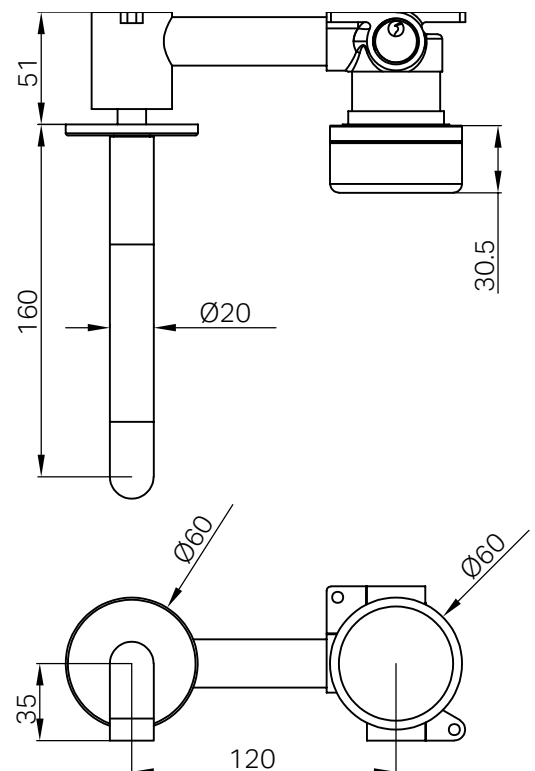

Nero

Serenity Progressive Wall Basin Mixer 160mm Spout With Arabescato Corchia Handle

Finish & SKU

 Chrome 24E064 CH	 Brushed Nickel 24E064 BN
 Matte Black 24E064 MB	 Brushed Gold 24E064 BG
 Brushed Bronze 24E064 BZ	 Gun Metal 24E064 GM

Specifications

Watermark License

WM-060073

Temperature Rating

Min 1°C-Max 75°C

Pressure Rating

Min 150kpa-Max 500kpa

Lead Free

Features

- A complete wall basin mixer set, including Body and Trim Kit for a seamless installation.
- Features a sleek 160mm spout for a refined and functional design.
- Handle options include natural Italian marble (Carrara, Rome Travertine, Marquina Black) and customizable selections (Verde Apli, Calacatta Viola, Arabescato), alongside a sleek Metal Handle.
- Equipped with a progressive cartridge for smooth water flow and precise temperature control.
- Available in six stunning finishes: Chrome, Matte Black, Brushed Nickel, Brushed Gold, Gun Metal, and Brushed Bronze.
- Note: This product is packaged with the Body and Trim Kit as separate components. Together, they form the complete Serenity Progressive Wall Basin Mixer. This packaging ensures flexibility during installation and shipping.

- Dimensions are nominal measurements only.

Maintenance And Care

- Regularly check the mixer and connections for signs of wear or leaks.
- Clean the tap with mild soapy water to maintain its appearance, avoiding harsh chemicals and abrasive materials that may damage the finish.