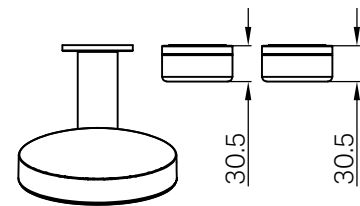

Maintenance And Care

- Regularly check the mixer and connections for signs of wear or leaks.
- Clean the tap with mild soapy water to maintain its appearance, avoiding harsh chemicals and abrasive materials that may damage the finish.

- Dimensions are nominal measurements only.