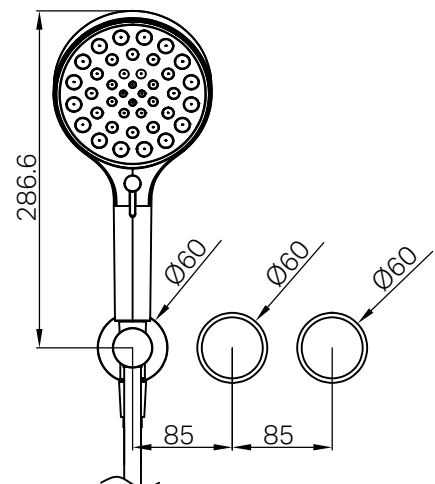

Features

- Available in six stunning finishes, including Chrome, Matte Black, Brushed Nickel, Brushed Gold, Gun Metal, and Brushed Bronze.
- Handle options include natural Italian marble (Carrara, Rome Travertine, Marquina Black) and customizable selections (Verde Alpi, Arabescato Corchia), as well as a sleek Metal Handle.
- Equipped with a Serenity three-function hand shower, featuring seamless infinite switching for a customizable showering experience.
- Designed to pair seamlessly with Serenity Shower System Body Only (Body sold separately).