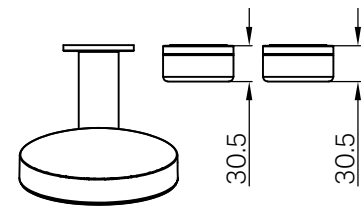

Maintenance And Care

- Regularly check the mixer and connections for signs of wear or leaks.
- Clean the tap with mild soapy water to maintain its appearance, avoiding harsh chemicals and abrasive materials that may damage the finish.

- Dimensions are nominal measurements only.