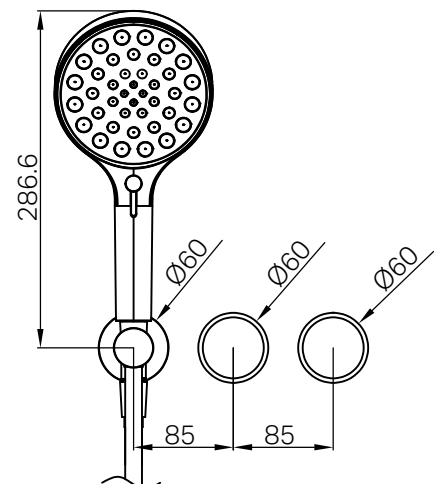

Features

- Available in six stunning finishes, including Chrome, Matte Black, Brushed Nickel, Brushed Gold, Gun Metal, and Brushed Bronze.
- Handle options include natural Italian marble (Carrara, Rome Travertine, Marquina Black) and customizable selections (Verde Alpi, Arabescato Corchia), as well as a sleek Metal Handle.
- Equipped with a Serenity three-function hand shower, featuring seamless infinite switching for a customizable showering experience.
- Designed to pair seamlessly with Serenity Shower System Body Only (Body sold separately).