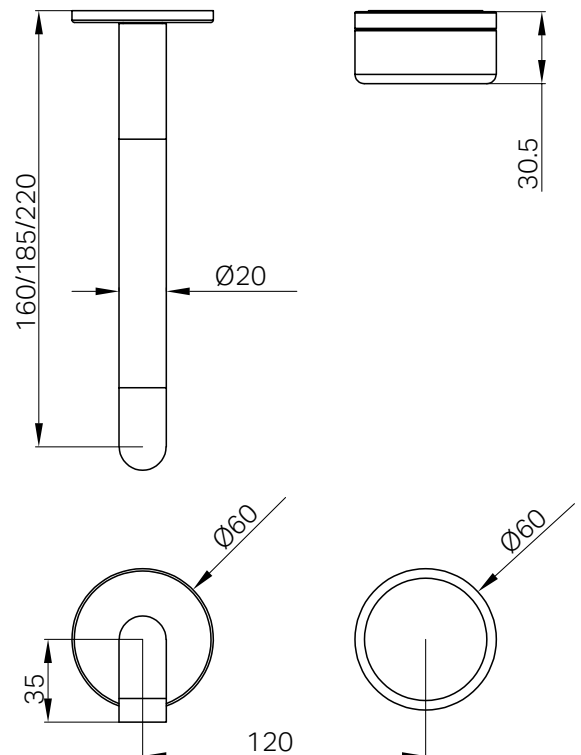

Nero

Serenity Progressive Wall Basin Mixer 160/185/220mm Spout With Verde Alpi Handle Trim Kit Only

Finish & SKU

-  **Chrome**
24E104 CH/24E110 CH/24E116 CH
-  **Matte Black**
24E104 MB/24E110 MB/24E116 MB
-  **Brushed Nickel**
24E104 BN/24E110 BN/24E116 BN
-  **Brushed Gold**
24E104 BG/24E110 BG/24E116 BG
-  **Gun Metal**
24E104 GM/24E110 GM/24E116 GM
-  **Brushed Bronze**
24E104 BZ/24E110 BZ/24E116 BZ

Specifications

- Watermark License** WM-060073
Pressure Rating Min 150kpa-Max 500kpa
Temperature Rating Min 1°C-Max 75°C

Features

- Available in six stunning finishes, including Chrome, Matte Black, Brushed Nickel, Brushed Gold, Gun Metal, and Brushed Bronze.
- Handle options include natural Italian marble (Carrara, Rome Travertine, Marquina Black) and customizable selections (Verde Alpi, Arabescato Corchia), as well as a sleek Metal Handle.
- Includes a 160mm spout, ideal for modern and functional bathroom designs.
- Designed to pair seamlessly with Serenity Progressive Wall Basin Mixer Body Only (Body sold separately).
- Includes an additional non-restricting aerator for bath use.

- Dimensions are nominal measurements only.