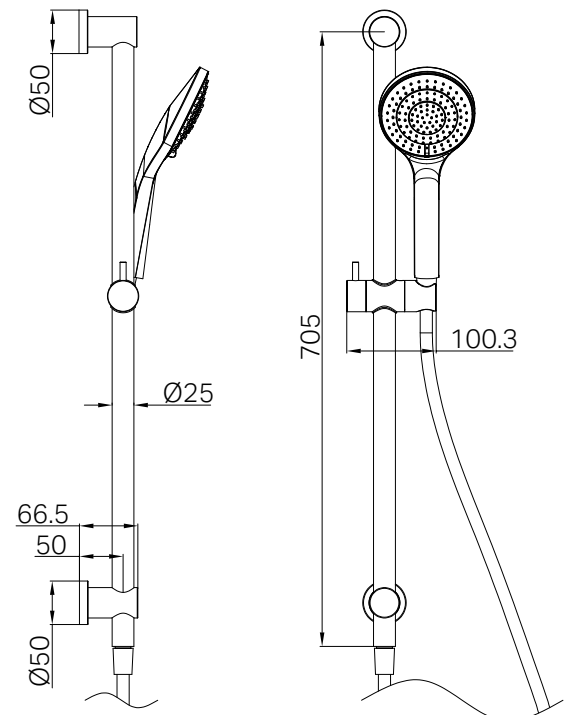

## Mecca Shower Rail With Air Shower

### Features

- High quality solid metal rail
- 3 function handset
- Exposure round rail with built-in water delivery point
- Strong and durable, satin-smooth hose
- Height adjustable handset slider

- Dimensions are nominal measurements only.