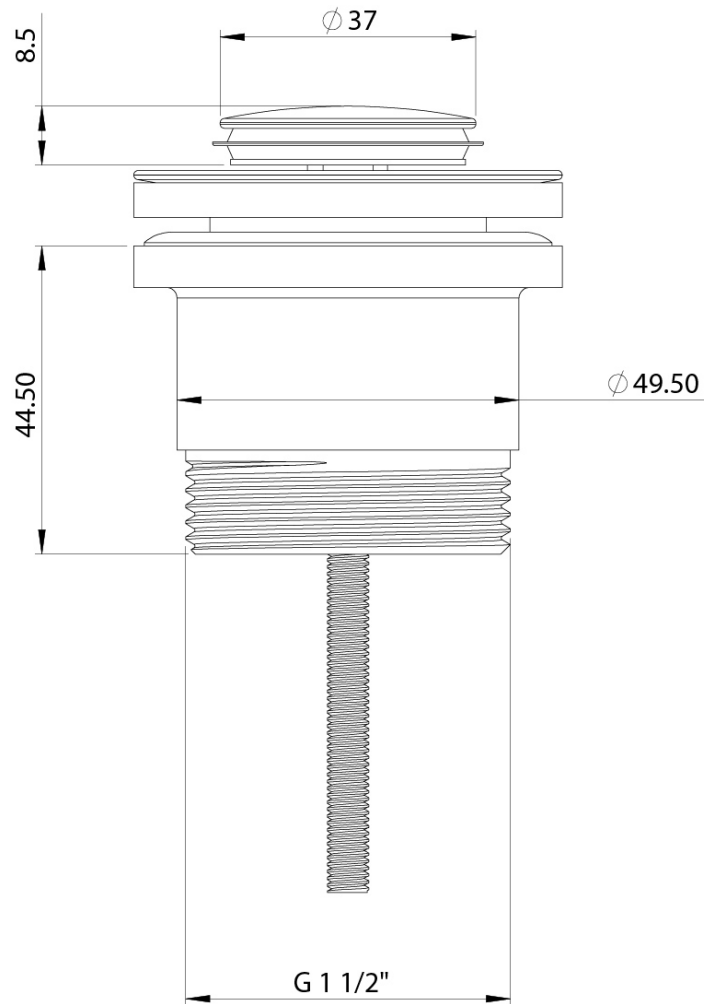

PLUMBING ACCESSORIES & FIXTURES

40MM FLAT POP UP UNIVERSAL WASTE

SPECIFICATIONS

AVAILABLE IN

800-8910-00
Chrome

800-8910-40
Brushed Nickel

800-8910-30
Gun Metal

800-8910-31
Brushed Carbon