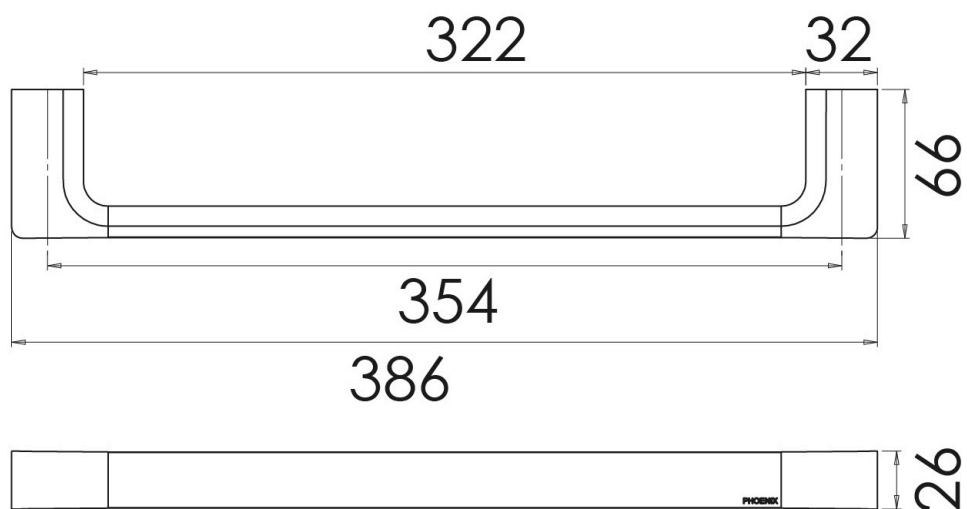

GLOSS

GLOSS HAND TOWEL RAIL

SPECIFICATIONS

AVAILABLE IN

GS893
Chrome

GS893-40
Brushed Nickel

GS893-31
Brushed Carbon

GS893 MB
Matte Black

Please visit <https://www.phoenixtapware.com.au/warranty> to view the full warranty

While we aim to ensure the specifications shown are correct at time of printing, Phoenix Tapware reserves the right to make modifications without prior notice. Always use the physical product measurements for mark-ups and roughing-in as the line drawing shown may differ from the actual product over time. All measurements are shown in millimetres. Colours may vary from image shown.