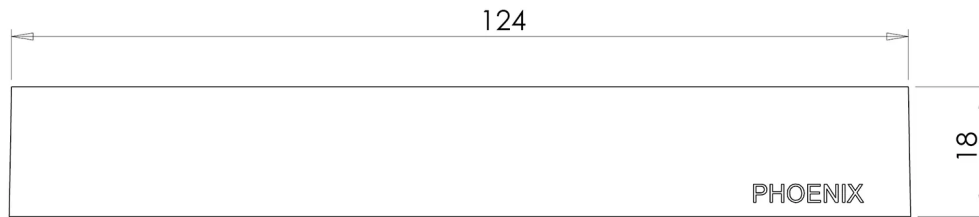

GLOSS

GLOSS SOAP DISH

SPECIFICATIONS

AVAILABLE IN

GS895
Chrome

GS895-40
Brushed Nickel

GS895-31
Brushed Carbon

GS895 MB
Matte Black

Please visit <https://www.phoenixtapware.com.au/warranty> to view the full warranty

While we aim to ensure the specifications shown are correct at time of printing, Phoenix Tapware reserves the right to make modifications without prior notice. Always use the physical product measurements for mark-ups and roughing-in as the line drawing shown may differ from the actual product over time. All measurements are shown in millimetres. Colours may vary from image shown.