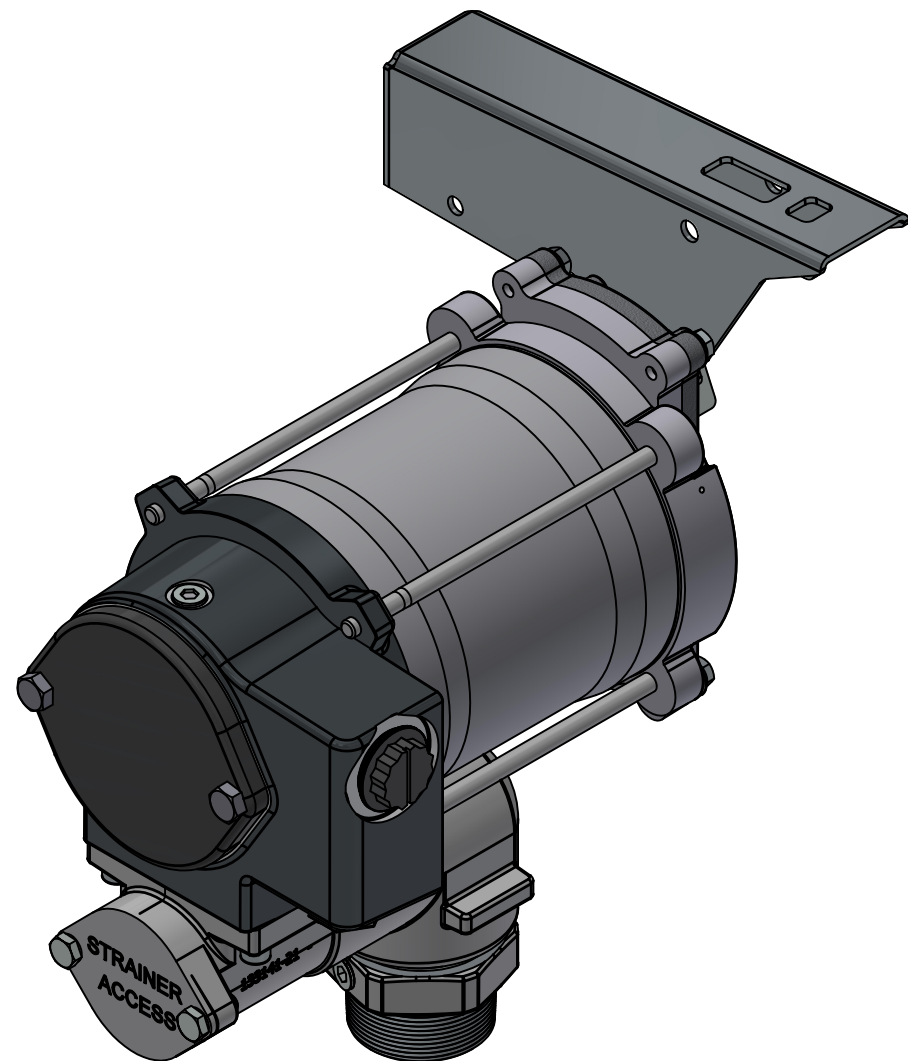

4

3

2

1

B

B

OUTLET: 1" NPT

A

A

MOUNTING: 2" NPT  
INLET: 1" NPT

Wichita · Sydney

GREAT PLAINS INDUSTRIES

TITLE

PRO20-115PO

4

3