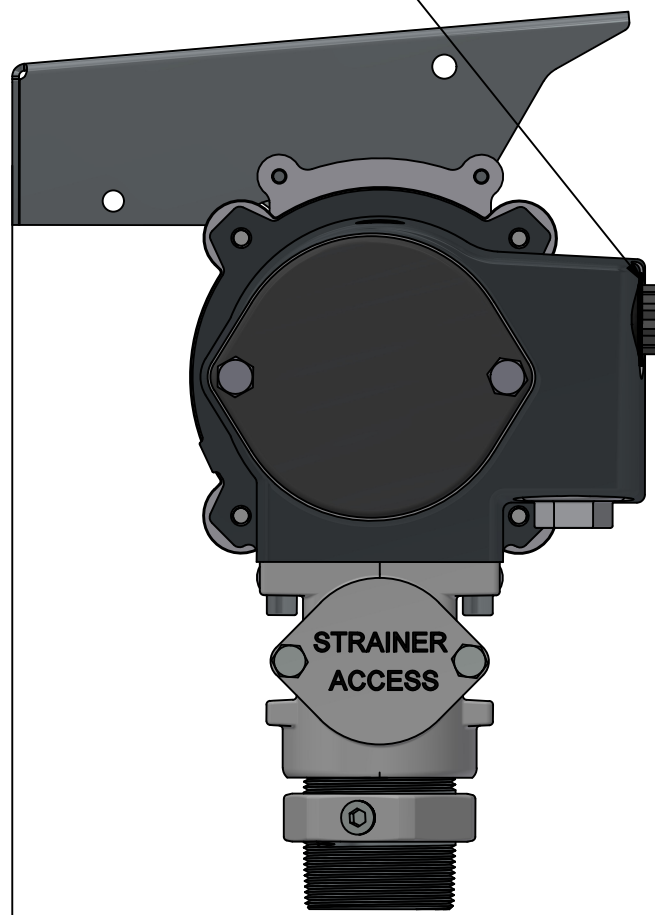

4

3

2

1

B

B

OUTLET: 1" NPT

A

A

MOUNTING: 2" NPT  
INLET: 1" NPT

Wichita · Sydney

GREAT PLAINS INDUSTRIES

TITLE

PRO20-115PO

4

3