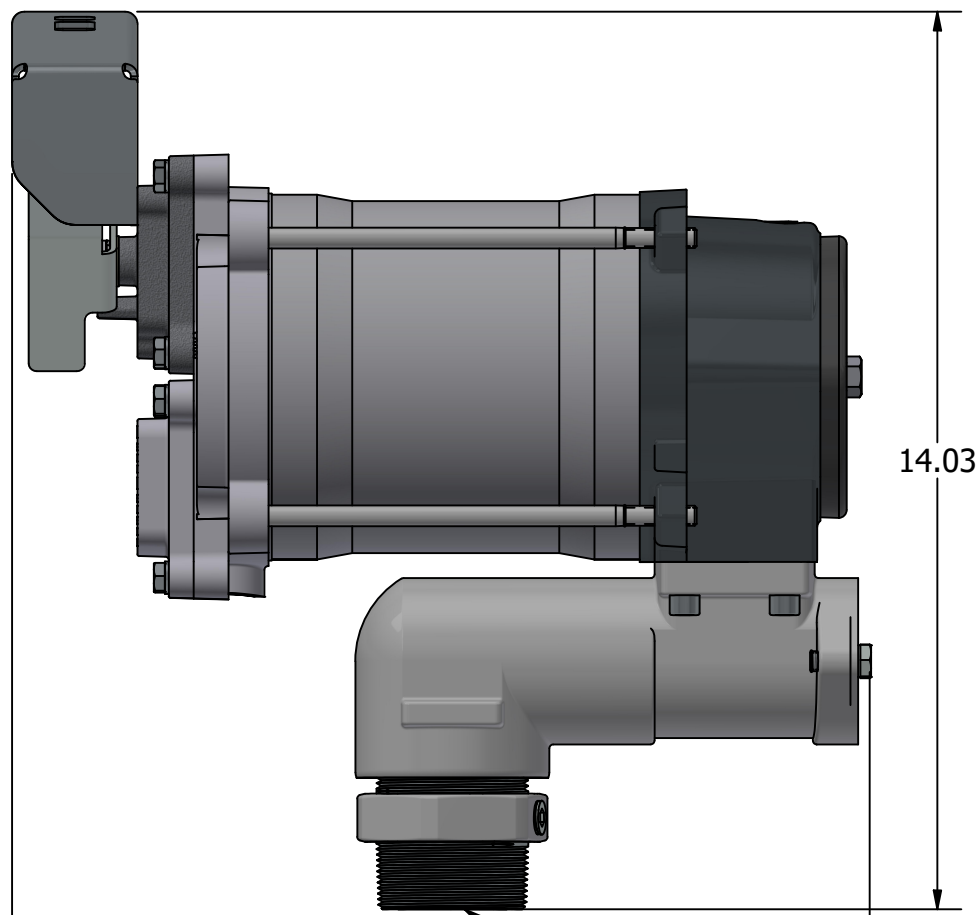

4

3

2

1

B

B

OUTLET: 1" NPT

A

A

MOUNTING: 2" NPT  
INLET: 1" NPT

Wichita · Sydney

GREAT PLAINS INDUSTRIES

TITLE

PRO20-115PO

4

3