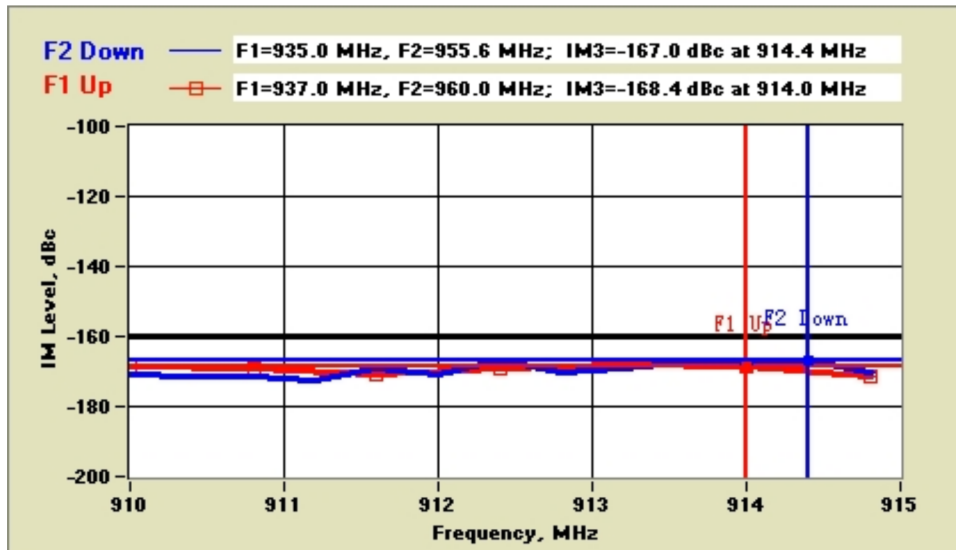

Passive IM Test Results

Description

242138
7/16 Plug to N Plug Adapter

Carrier Sweep

<i>ALC is on</i>	<i>Measured Power</i>	<i>Offset</i>
F2 DOWN from 960.0 to 955.6 MHz. F1 Fixed at 935.0 MHz	42.9 dBm	0.0 dB
F1 UP from 935.0 to 937.4 MHz. F2 Fixed at 960.0 MHz	42.7 dBm	0.0 dB

Passive IM Response (IM3)

REVERSE IM