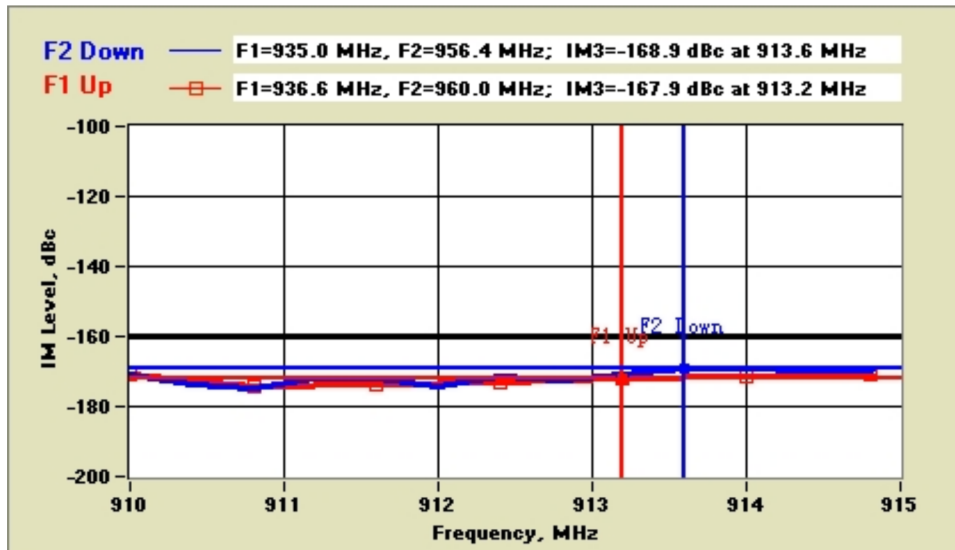

## Passive IM Test Results

*Description*

**272134**  
**7/16 Plug to 7/16 Plug Adapter**

**Carrier Sweep**

<i>ALC is on</i>	<i>Measured Power</i>	<i>Offset</i>
F2 DOWN from 960.0 to 955.6 MHz. F1 Fixed at 935.0 MHz	42.9 dBm	0.0 dB
F1 UP from 935.0 to 937.4 MHz. F2 Fixed at 960.0 MHz	42.9 dBm	0.0 dB

**Passive IM Response (IM3)**

**REVERSE IM**