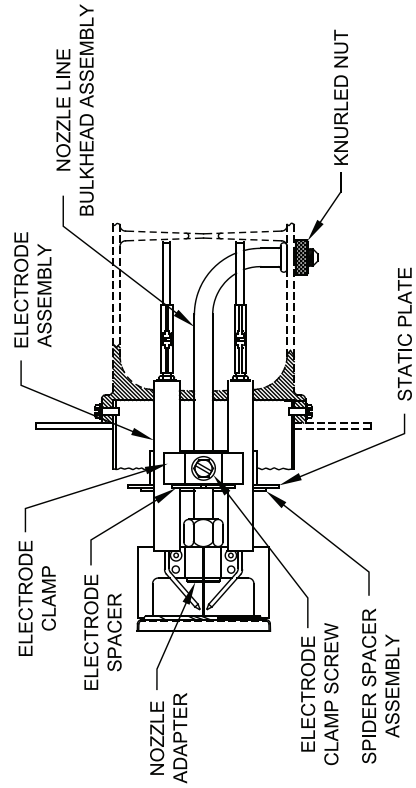

## MST Steam Trim

Item No	Description	Part Number	MST288	MST396	MST513	MST629	
2A	Complete Jacket Carton Includes: Labels and Hardware	109725-03	1	1			
		109725-04			1		
		109725-05				1	
2B	Wrap Around Insulation	109712-03	1	1			
		109712-04			1		
		109712-05				1	
2C	Pressure Gauge	109707-01	1	1	1	1	
2D	Burner Receptacle	109570-01	1	1	1	1	
2E	Baffle Kit	109558-01		1	1	1	
2F	Low Water Cut-off Includes: Harness and Probe	Hydrolevel CG450	109708-01	1	1	1	1
		McDonnel & Miller PSE801	109714-01	1	1	1	1
2G	Pressure Limit Includes: Harness and Syphon	109716-01	1	1	1	1	
2H	Gauge Glass Set, 6"	109715-01	1	1	1	1	
2J	Limit, Honeywell L4006A2015 Includes: Harness	109709-01	1	1	1	1	
2K	Immersion Well, 1/2" NPT x 3"	109711-01	1	1	1	1	
2L	External Wiring Enclosure Assembly	109720-01	1	1	1	1	
Not Shown	Relief Valve, Conbraco	#13-511-08 15 PSI	Obtain Locally	1	1	1	1
	6" Draft Regulator			1	1		
	7" Draft Regulator					1	1
	Drain Valve, 3/4" NPT			1	1	1	1

## MST Oil Burners

Item No	Description	Part Number	MST288	MST396	MST513	MST629
Not Shown	Beckett	Natural Draft	104507-02	1		
			104508-03		1	
			104509-04			1
			104510-05			
	Primary	Honeywell R7284P1080	103880-01	1	1	1

# 12 Service Parts (continued)

FRONT VIEW

SIDE VIEW

NOZZLE DETAIL

Beckett AFG Burner