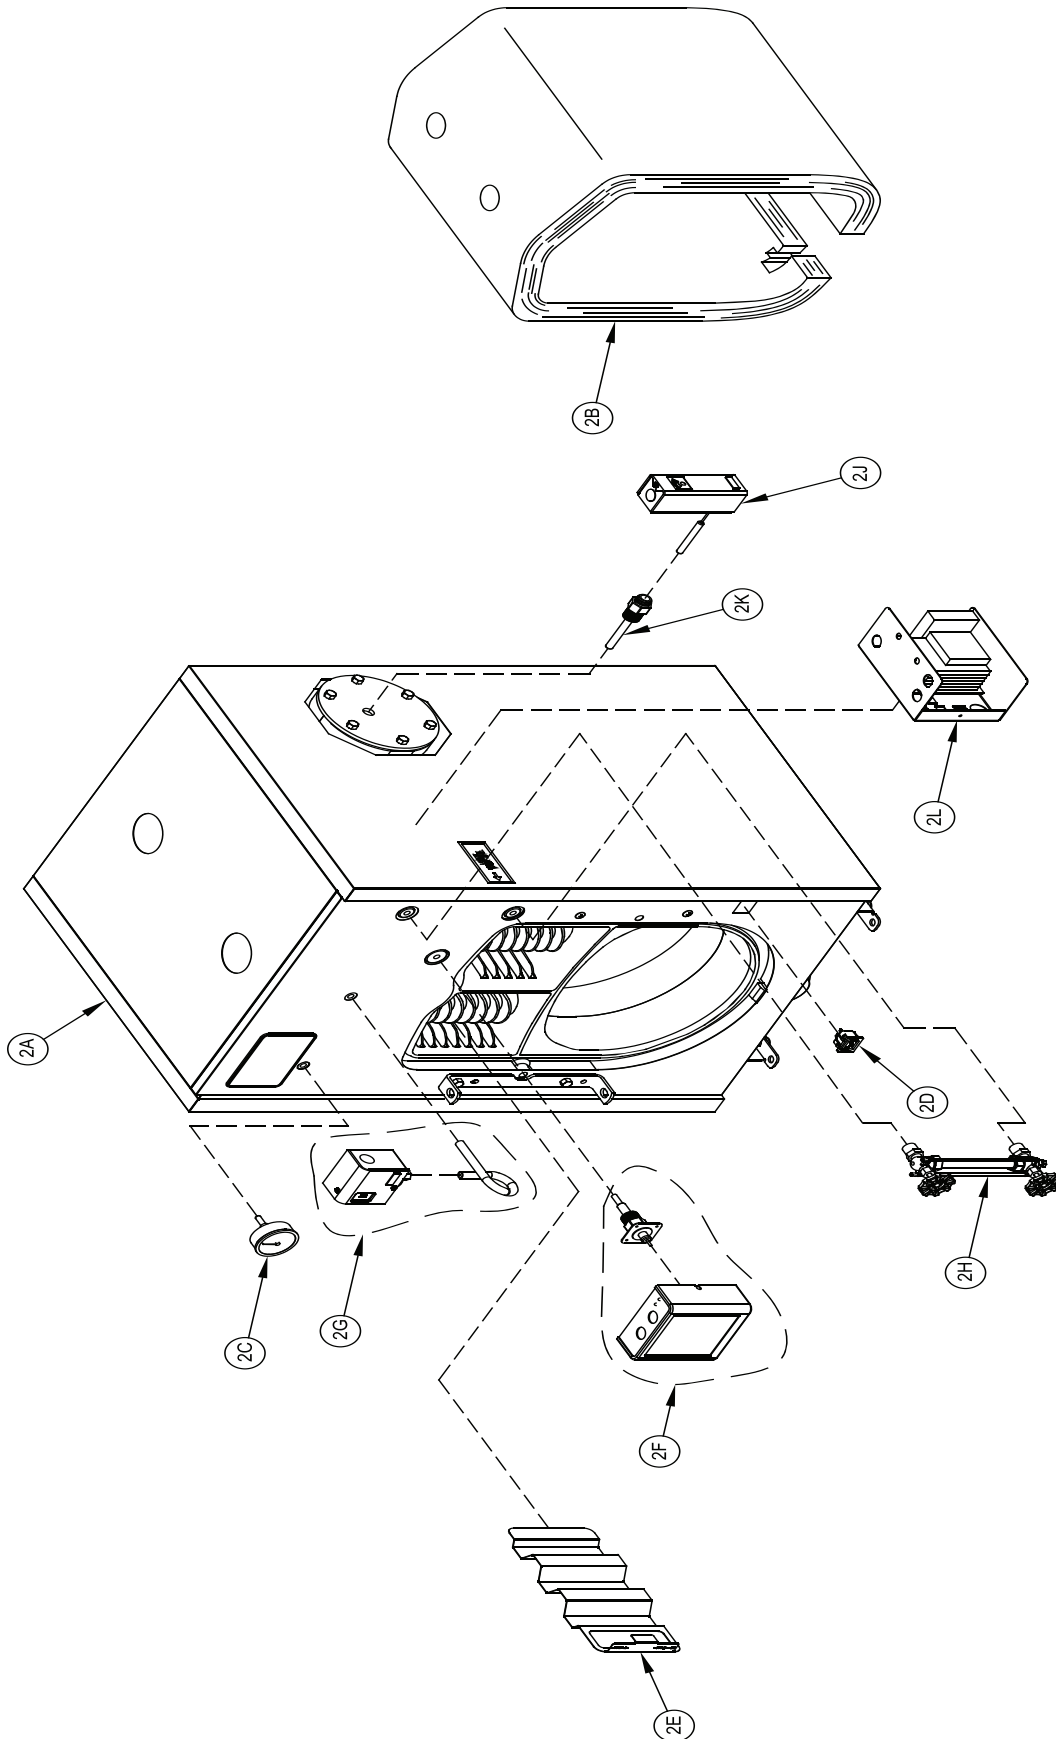

12 Service Parts *(continued)*

MegaSteam Water Boilers - Trim

12 Service Parts *(continued)*

MST Steam Trim

Item No	Description	Part Number	MST288	MST396	MST513	MST629	
2A	Complete Jacket Carton Includes: Labels and Hardware	109725-03	1	1			
		109725-04			1		
		109725-05				1	
2B	Wrap Around Insulation	109712-03	1	1			
		109712-04			1		
		109712-05				1	
2C	Pressure Gauge	109707-01	1	1	1	1	
2D	Burner Receptacle	109570-01	1	1	1	1	
2E	Baffle Kit	109558-01		1	1	1	
2F	Low Water Cut-off Includes: Harness and Probe	Hydrolevel CG450	109708-01	1	1	1	1
		McDonnel & Miller PSE801	109714-01	1	1	1	1
2G	Pressure Limit Includes: Harness and Syphon	109716-01	1	1	1	1	
2H	Gauge Glass Set, 6"	109715-01	1	1	1	1	
2J	Limit, Honeywell L4006A2015 Includes: Harness	109709-01	1	1	1	1	
2K	Immersion Well, 1/2" NPT x 3"	109711-01	1	1	1	1	
2L	External Wiring Enclosure Assembly	109720-01	1	1	1	1	
Not Shown	Relief Valve, Conbraco	#13-511-08 15 PSI	Obtain Locally	1	1	1	1
	6" Draft Regulator			1	1		
	7" Draft Regulator					1	1
	Drain Valve, 3/4" NPT			1	1	1	1

MST Oil Burners

Item No	Description	Part Number	MST288	MST396	MST513	MST629	
Not Shown	Beckett	Natural Draft	104507-02	1			
			104508-03		1		
			104509-04			1	
			104510-05				1
	Primary	Honeywell R7284P1080	103880-01	1	1	1	1