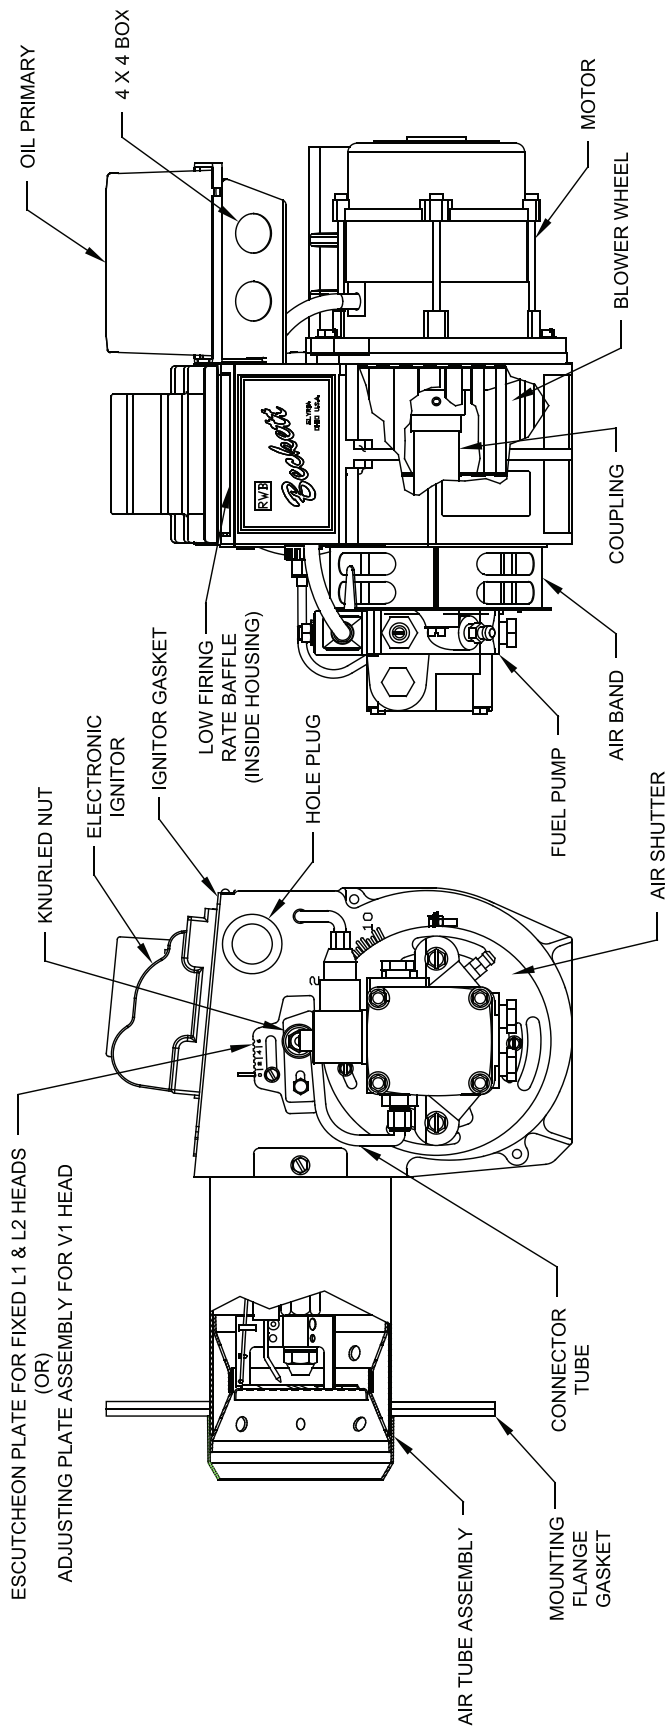

## MST Bare Boiler Assembly

Item No.	Description	Part Number	MST288	MST396	MST513	MST629
1A	Heater Block Assembly Includes: Block Assembly and Smoke Box	109713-03	1	1		
		109713-04			1	
		109713-05				1
1B	Smoke Box Includes: Sealant and Hardware	109555-01	1	1	1	1
1C	Burner Swing Door Assembly Includes: Hinge and Hardware	109556-01	1	1	1	
		109557-01				1
1D	Cleanout Cover Assembly	109563-01	2	2	2	2
1E	Flue Collar Includes: Hardware	109568-01	1	1	1	
		109569-01				1
1F	222B Tankless Coil Includes: Gasket and Hardware	104939-01	1	1	1	1
1G	222B Heater Cover Plate Includes: Gasket and Hardware	6036004	1	1	1	1
Not Shown	Gasket Assembly Includes: Door Rope Gasket, Door Insulation, two (2) Cleanout Cover Rope Gaskets, and RTV Sealant	109738-01	1	1	1	
		109738-02				1

# 12 Service Parts *(continued)*

## MST Steam Trim

Item No	Description	Part Number	MST288	MST396	MST513	MST629	
2A	Complete Jacket Carton Includes: Labels and Hardware	109725-03	1	1			
		109725-04			1		
		109725-05				1	
2B	Wrap Around Insulation	109712-03	1	1			
		109712-04			1		
		109712-05				1	
2C	Pressure Gauge	109707-01	1	1	1	1	
2D	Burner Receptacle	109570-01	1	1	1	1	
2E	Baffle Kit	109558-01		1	1	1	
2F	Low Water Cut-off Includes: Harness and Probe	Hydrolevel CG450	109708-01	1	1	1	1
		McDonnel & Miller PSE801	109714-01	1	1	1	1
2G	Pressure Limit Includes: Harness and Syphon	109716-01	1	1	1	1	
2H	Gauge Glass Set, 6"	109715-01	1	1	1	1	
2J	Limit, Honeywell L4006A2015 Includes: Harness	109709-01	1	1	1	1	
2K	Immersion Well, 1/2" NPT x 3"	109711-01	1	1	1	1	
2L	External Wiring Enclosure Assembly	109720-01	1	1	1	1	
Not Shown	Relief Valve, Conbraco	#13-511-08 15 PSI	Obtain Locally	1	1	1	1
	6" Draft Regulator			1	1		
	7" Draft Regulator					1	1
	Drain Valve, 3/4" NPT			1	1	1	1

# 12 Service Parts (continued)

FRONT VIEW

SIDE VIEW

NOZZLE DETAIL

Beckett AFG Burner