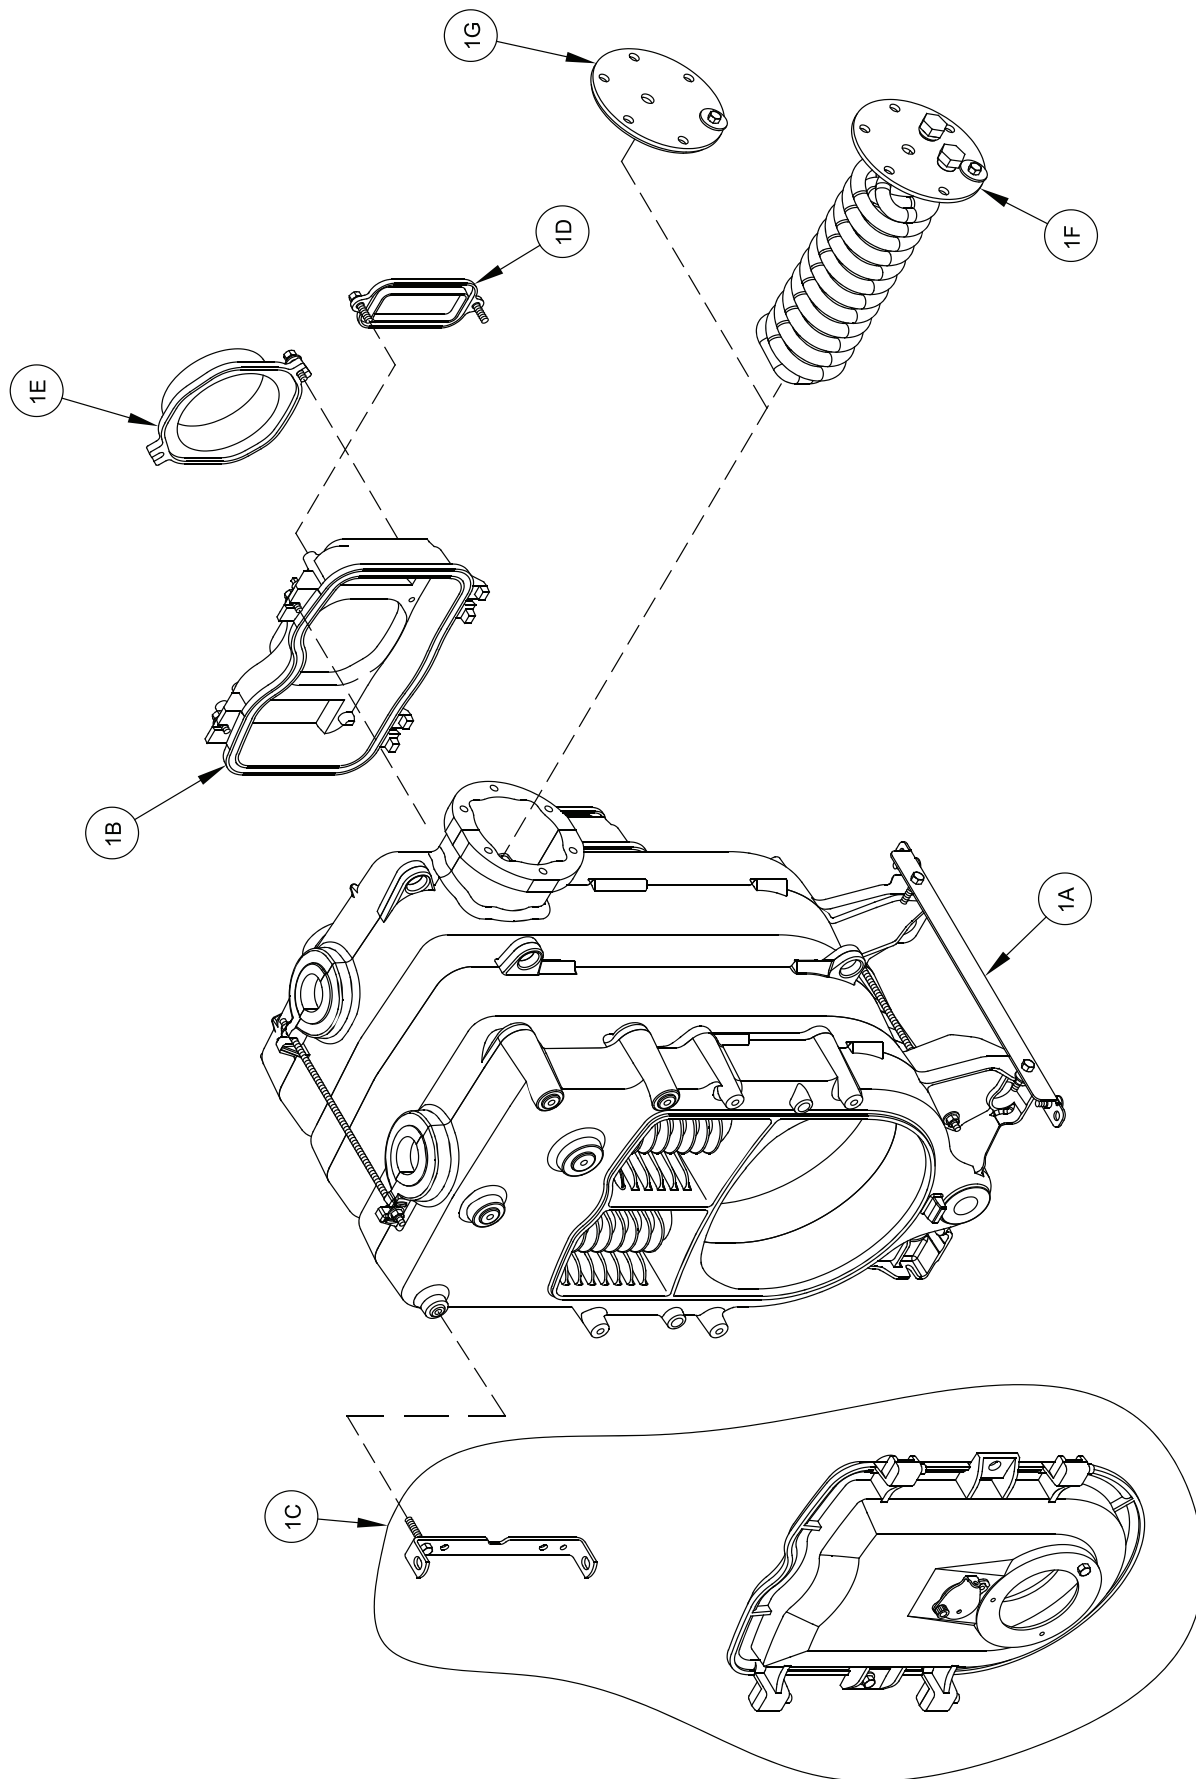

12 Service Parts *(continued)*

Bare Boiler Assembly

12 Service Parts *(continued)*

MST Bare Boiler Assembly

Item No.	Description	Part Number	MST288	MST396	MST513	MST629
1A	Heater Block Assembly Includes: Block Assembly and Smoke Box	109713-03	1	1		
		109713-04			1	
		109713-05				1
1B	Smoke Box Includes: Sealant and Hardware	109555-01	1	1	1	1
1C	Burner Swing Door Assembly Includes: Hinge and Hardware	109556-01	1	1	1	
		109557-01				1
1D	Cleanout Cover Assembly	109563-01	2	2	2	2
1E	Flue Collar Includes: Hardware	109568-01	1	1	1	
		109569-01				1
1F	222B Tankless Coil Includes: Gasket and Hardware	104939-01	1	1	1	1
1G	222B Heater Cover Plate Includes: Gasket and Hardware	6036004	1	1	1	1
Not Shown	Gasket Assembly Includes: Door Rope Gasket, Door Insulation, two (2) Cleanout Cover Rope Gaskets, and RTV Sealant	109738-01	1	1	1	
		109738-02				1