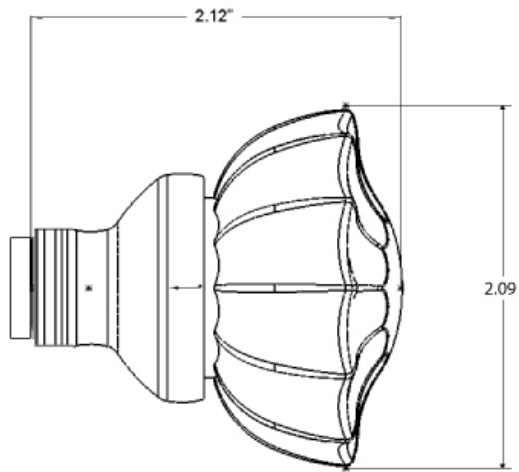

Crystal Knob

- > Collection: Nostalgic
- > Design code: CRY
- > Material: Forged Brass/Crystal
- > Functions: Knob pair with 3/8" – 20 spindle

Crystal Knob shown in Bright Chrome