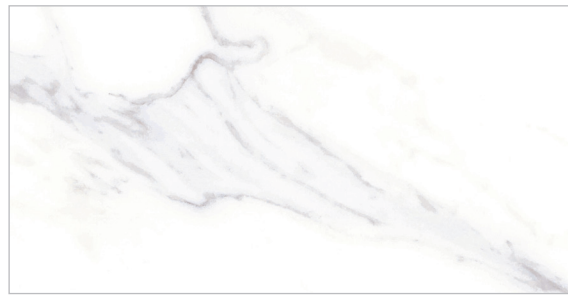

SPECIFICATIONS

Name	Surface Art Andrea
Colors	3: Calacatta, Taupe, Grey
Material	Vitreous Porcelain
Sizes Available	12 x 24, 2 x 2 Mosaic on 12 x 12, 2 x 2 Hexagon Mosaic on 12 x 12, 3 x 24 Bullnose
Rating	Light Commercial, Interior Only
PEI	III
Variation	Level 3
Installation	Floor, Wall

COLOR OPTIONS

Calacatta (Shown Above)

Taupe

Grey

AVAILABLE SIZES

12 x 24

3 x 24 Bullnose

2 x 2 Mosaic  
on 12 x 12