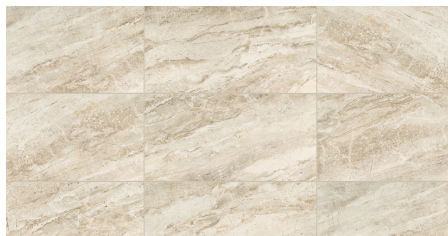

BOREALIS

SPECIFICATIONS

Name	Surface Art Borealis
Colors	4: Almond, Bianco, Nero, Noce
Material	Impervious Italian Porcelain
Rating	Heavy Commercial, Interior & Exterior Use
PEI	IV
Variation	Level 3
SCOF Wet	0.60
SCOF Dry	0.65
Installation	Floor, Wall
Sizes Available	16 x 32 Rectified, 12 x 24, 3 x 12 Bullnose, 2 x 2 Mosaic on 12 x 12,

COLORS

Almond Shown above

Bianco

Nero

Noce

2 x 2 Mosaic
on 12 x 12