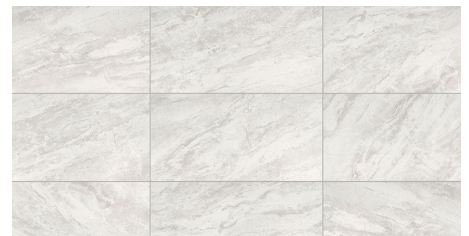

BOREALIS

SPECIFICATIONS

Name	Surface Art Borealis
Colors	4: Almond, Bianco, Nero, Noce
Material	Impervious Italian Porcelain
Rating	Heavy Commercial, Interior & Exterior Use
PEI	IV
Variation	Level 3
SCOF Wet	0.60
SCOF Dry	0.65
Installation	Floor, Wall
Sizes Available	16 x 32 Rectified, 12 x 24, 3 x 12 Bullnose, 2 x 2 Mosaic on 12 x 12,

COLORS

Almond Shown above

Bianco

Nero

Noce

2 x 2 Mosaic
on 12 x 12