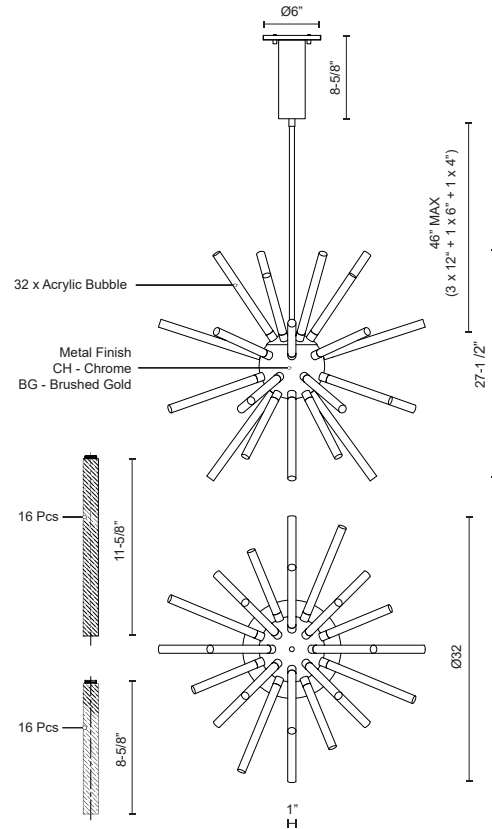

**ASTRO
CH71832**
CHANDELIERS

PROJECT

DESCRIPTION

An abundance of light forms emanates from a central point. The new Astro chandelier is a cosmic metaphor for an exploding star, dramatically spreading light across a space. A lit component, minimal in design is placed in repetition around the sphere to produce a maximum finished effect. Fusing function and decoration makes Astro the ideal statement piece.

CH71832-BG
Brushed Gold

CH71832-CH
Chrome

SPECIFICATION DETAILS

* For custom options, consult factory for details.

Fixture Dimensions	D32" x H27-1/2"
Light Source	LED with DC Driver
Wattage	51W
Total Lumens	4080lm
Delivered Lumens	BG-3226lm; CH-3376lm;
Voltage	120V
Color Temperature	3000K
CRI (Ra)	90CRI
Optional Color Temps	2700K - 5000K Available, Minimum Order Quantities Apply
LED Rated Life	50,000 hours
Diffuser Details	Acrylic Encased with Bubbles
Dimming	100% - 10%, TRIAC or ELV Dimmer (Not Included)
Adjustable	Yes
Rod Length	46" Max (3x12" + 1x6" + 1x4")
Location	Dry
Ceiling Adaptor	Yes, Up to 45 Degrees
Warranty	5 Years
CEC Title 24 JA8	Yes, JA8-19
Canopy Dimensions	D6" x H8-5/8"