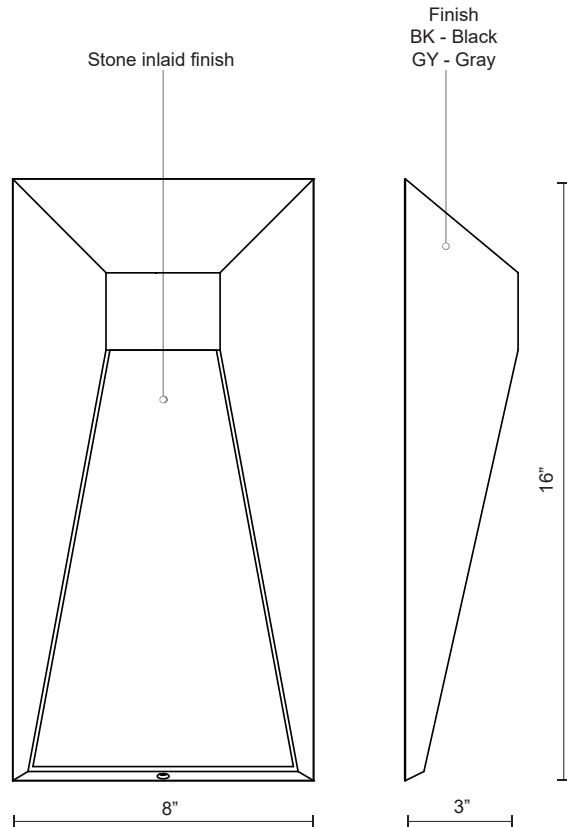

TWILIGHT EW53916

WALL

PROJECT

EW53916-GY
Gray

EW53916-BK
Black

SPECIFICATION DETAILS

* For custom options, consult factory for details.

Fixture Dimensions	W8" x H16" x E3"
Light Source	AC LED Module
Total Lumens	600lm
Wattage	9W
Delivered Lumens	BK-127lm
Voltage	120V
Color Temperature	3000K
CRI (Ra)	90CRI
Optional Color Temps	2700K - 5000K Available, Minimum Order Quantities Apply
LED Rated Life	50,000 hours
Dimming	100% - 10%, ELV Dimmer (Not Included)
ADA Compliant	Yes
Location	Wet
Warranty	5 Years
Illumination Direction	Downlight
Compliance	ADA

DESCRIPTION

A formed aluminum rectangle-shaped exterior wall light brings texture and depth with its geometric details in an elegant masculine style. A stone inlay is lit in high relief by the internal LED light source. Twilight is suitable for exterior use and is available in black or gray finishes.