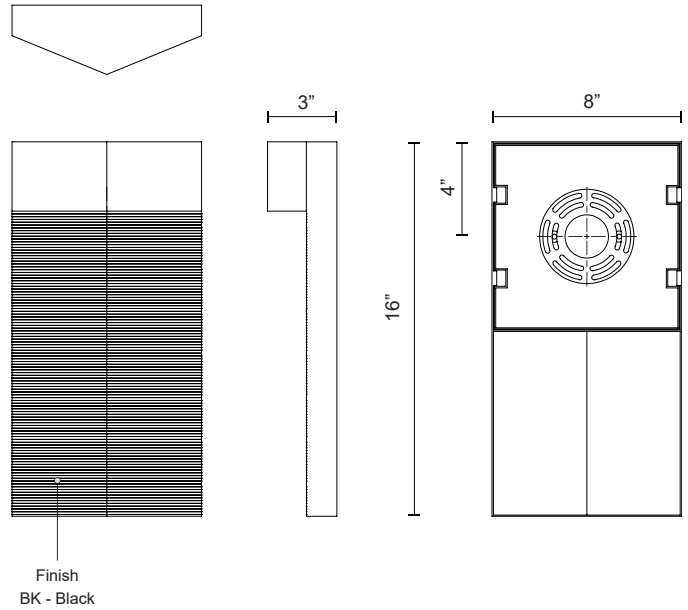

## DESCRIPTION

This die-cast aluminum exterior wall light brings a subtle elegance by way of its optically-pleasing textured surface. Available in a black finish, the 16 inch long rectangle-shaped downlight is rated for outdoor use but would be stunning as an indoor light detail. And of course, Kuzco's artful engineering ensures that the internal LED light source is concealed from sight.

## SPECIFICATION DETAILS

\* For custom options, consult factory for details.

|                             |   |
|-----------------------------|---|
| <b>Fixture Dimensions</b>   | W8" x H16" x E3"  |
| <b>Light Source</b>         | AC LED Module   |
| <b>Wattage</b>              | 9W  |
| <b>Total Lumens</b>         | 600lm   |
| <b>Delivered Lumens</b>     | BK-247lm  |
| <b>Voltage</b>              | 120V  |
| <b>Color Temperature</b>    | 3000K   |
| <b>CRI (Ra)</b>             | 90CRI   |
| <b>Optional Color Temps</b> | 2700K - 5000K Available, Minimum Order Quantities Apply |
| <b>LED Rated Life</b>       | 50,000 hours  |
| <b>Dimming</b>              | 100% - 10%, ELV Dimmer (Not Included)                   |
| <b>Diffuser Details</b>     | Clear PC  |
| <b>ADA Compliant</b>        | Yes   |
| <b>Location</b>             | Wet   |
| <b>Compliance</b>           | ADA   |
| <b>Warranty</b>             | 5 Years   |
| <b>Finish Option(s)</b>     | Black   |