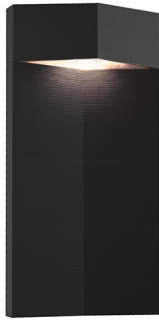

# ELEMENT EW54016

WALL

PROJECT

## DESCRIPTION

This die-cast aluminum exterior wall light brings a subtle elegance by way of its optically-pleasing textured surface. Available in a black finish, the 16 inch long rectangle-shaped downlight is rated for outdoor use but would be stunning as an indoor light detail. And of course, Kuzco's artful engineering ensures that the internal LED light source is concealed from sight.

## SPECIFICATION DETAILS

\* For custom options, consult factory for details.

|                             |   |
|-----------------------------|---|
| <b>Fixture Dimensions</b>   | W8" x H16" x E3"  |
| <b>Light Source</b>         | AC LED Module   |
| <b>Wattage</b>              | 9W  |
| <b>Total Lumens</b>         | 600lm   |
| <b>Delivered Lumens</b>     | BK-247lm  |
| <b>Voltage</b>              | 120V  |
| <b>Color Temperature</b>    | 3000K   |
| <b>CRI (Ra)</b>             | 90CRI   |
| <b>Optional Color Temps</b> | 2700K - 5000K Available, Minimum Order Quantities Apply |
| <b>LED Rated Life</b>       | 50,000 hours  |
| <b>Dimming</b>              | 100% - 10%, ELV Dimmer (Not Included)                   |
| <b>Diffuser Details</b>     | Clear PC  |
| <b>ADA Compliant</b>        | Yes   |
| <b>Location</b>             | Wet   |
| <b>Compliance</b>           | ADA   |
| <b>Warranty</b>             | 5 Years   |
| <b>Finish Option(s)</b>     | Black   |