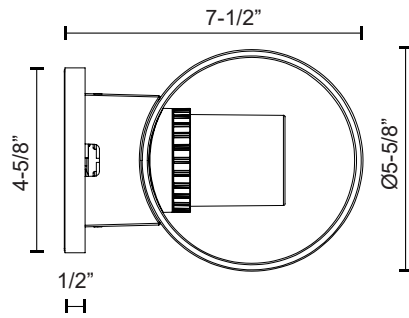

SIGNAL EW64906

WALL

PROJECT

DESCRIPTION

Architectural exterior wall sconce, frosted glass cylindrical body shields light source inside, provides an even glow of the glass body, while illuminates of wall above and below the fixture. Rated IP65.

SPECIFICATION DETAILS

* For custom options, consult factory for details.

Fixture Dimensions	W5-5/8" x H6" x E7-1/2"
Light Source	AC LED Module
Wattage	10W
Total Lumens	1050lm
Delivered Lumens	BK-480lm
Voltage	120V
Color Temperature	3000K
CRI (Ra)	80CRI
Optional Color Temps	2700K - 5000K Available, Minimum Order Quantities Apply
LED Rated Life	50,000 hours
Dimming	100% - 10%, ELV Dimmer (Not Included)
Diffuser Details	White PC Diffuser
Glass Details	Opal Glass
Location	Wet, IP65
Warranty	5 Years
Illumination Direction	All-Direction
Mounting Style	All Orientation; Wall;
Canopy Dimensions	W4-5/8"x H5-3/4" x E1/2"
Finish Option(s)	Black