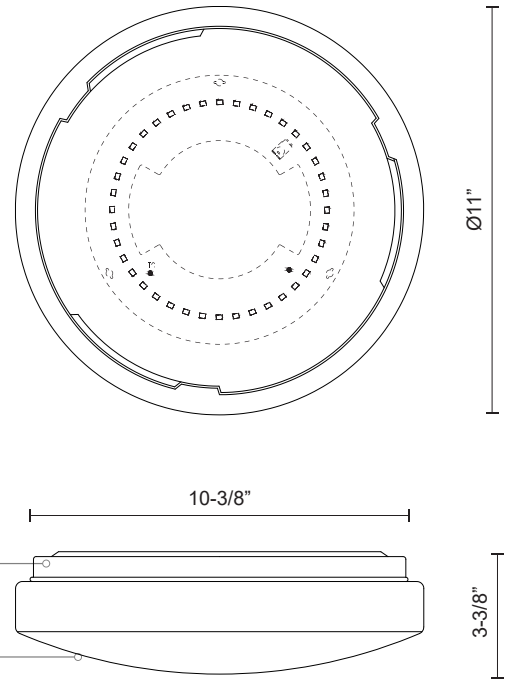

**COLLINS  
FM9711  
FLUSH MOUNT**

PROJECT

**DESCRIPTION**

Single LED flush mount ceiling fixture with round white opal acrylic. Metal details in white and is equipped with our powerful 120V AC LED technology

**SPECIFICATION DETAILS**

\* For custom options, consult factory for details.

<b>Fixture Dimensions</b>	D11" x H3-3/8"
<b>Light Source</b>	AC LED Module
<b>Wattage</b>	17W
<b>Total Lumens</b>	1300lm
<b>Delivered Lumens</b>	868lm
<b>Voltage</b>	120V
<b>Color Temperature</b>	3000K
<b>CRI (Ra)</b>	90CRI
<b>Optional Color Temps</b>	2700K - 5000K Available, Minimum Order Quantities Apply
<b>LED Rated Life</b>	50,000 hours
<b>Dimming</b>	100% - 10%, ELV Dimmer (Not Included)
<b>Diffuser Details</b>	White Acrylic Diffuser
<b>Location</b>	Dry
<b>Compliance</b>	Energy Star; T24-JA8;
<b>Warranty</b>	5 Years
<b>Mounting Style</b>	All Orientation; Ceiling and Wall;
<b>CEC Title 24 JA8</b>	Yes, JA8-19
<b>Energy Star Certified</b>	Energy Star Compliant
<b>Finish Option(s)</b>	White