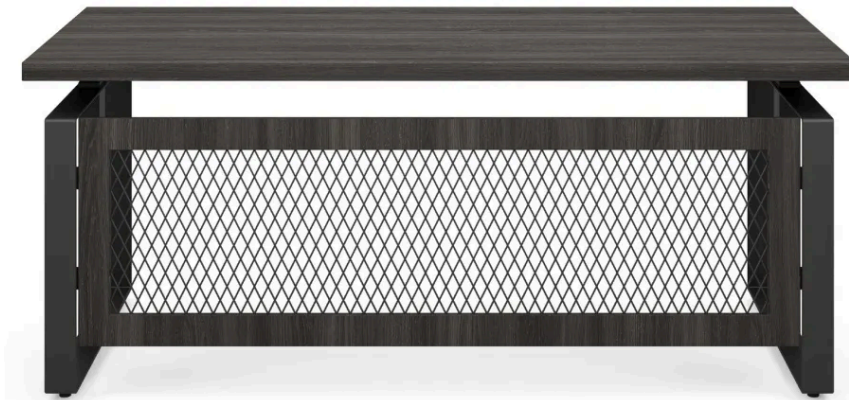

# FLOATING, MODERN ELEGANCE

Inspired by floating surfaces and modern elegance, the Palisades L Shape Desk smoothly integrates design with functionality. The desk includes a floating work surface atop graphite standoffs, as well as a matching metal mesh modesty panel. The desk's double pedestals are accentuated with modern graphite pulls. Each pedestal includes a storage drawer and a file drawer.

## SOMETIMES LESS IS MORE

An elegant, minimalist desk, the OfficeSource Palisades Industrial Height Adjustable Desk delivers a pure surface without the extra weight of cabinets or drawers. Leave your options open with this sleek and contemporary desk. Designed with a gray, smoky color arrangement and strong rectangular angles and an industrially accented modesty panel, this adjustable height desk molds to fit your needs.

Height Adjustable Desk - 72" x 30"D

Height  
Adjustable  
29½" - 47⅓/16"H

#EVH400

Modern Industrial Look

#EVH400

Finish In Stock:

GG Gauntlet Gray  
w/Graphite Frame

[ HEIGHT ADJUSTABLE ]