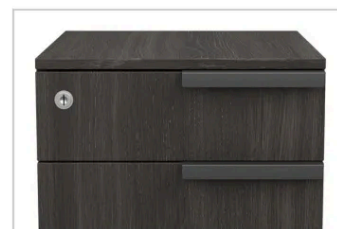

36"W x 15<sup>1</sup>/<sub>2</sub>"D x 67"H

#EVS300

38"H Open Bookcase

36"W x 15<sup>1</sup>/<sub>2</sub>"D x 38"H

#EVS100

Pedestal Come Standard w/Lock

**Finish In Stock:**

**GG** Gauntlet Gray w/Graphite Frame