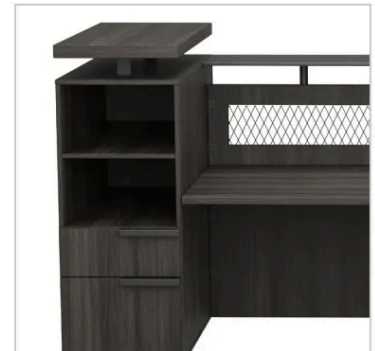

Comes With (2) Open Shelves
& (1) Box/File Pedestal For
Personal Storage Options

Finish In Stock:

GG Gauntlet Gray
w/Graphite Frame