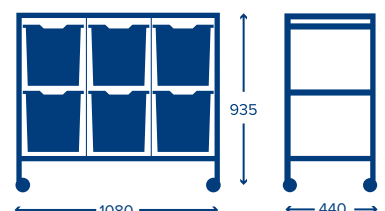

Mid Treble Trolley
6 Jumbo Trays

Product code	DYTM344F03
Dimensions	H935 x W1080 x D440mm
Product weight	25.5kg
Capacity frame/tray	250kg/5kg