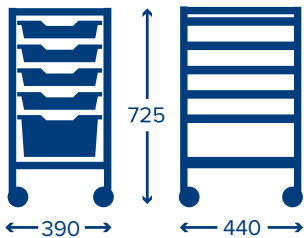

Tall Treble Frame
3 Shelves & 24 Shallow Trays

Product code	DYFT344C03
Dimensions	H1715 x W1060 x D420mm
Product weight	53.1kg
Capacity	
frame/shelf /tray	250kg/20kg/5kg

FRAME COLOURS

Silver

TRAY COLOURS

Tropical Orange

Jolly Lime

Add tray colour code to the end of the product code

Other items

First Aid Trolley
4 Shallow, 1 Deep Trays

Product code	HSET704410-A
Dimensions	H725 x W390 x D440mm
Product weight	13.4kg
Capacity frame/tray	250kg/5kg

Silver with Deep Grass Green Trays

First Aid Trolley

HOW TO ORDER

- choose your product code
- add the number of columns
- add frame colour code
- add tray code
- add tray colour code

Example

DYTL144F0101 = Product code for low trolley DYTL, single column (1) frame in Silver (44) containing shallow trays (F01) in Tropical Orange (01).