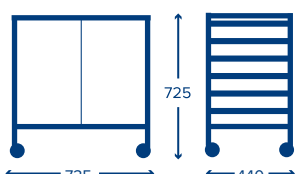

Frame colour
44
Silver

Material frame/tray Steel/polypropylene
Assembly Self assembly

LOW HEIGHT Height 725mm

Low Single Trolley 6 Shallow Trays

Product code	DYTL144F01
Dimensions	H725 x W390 x D440mm
Product weight	11.8kg
Capacity frame/tray	250kg/5kg

Low Double Trolley 12 Shallow Trays

Product code	DYTL244F01
Dimensions	H725 x W735 x D440mm
Product weight	19.9kg
Capacity frame/tray	250kg/5kg

Low Treble Trolley 18 Shallow Trays

Product code	DYTL344F01
Dimensions	H725 x W1080 x D440mm
Product weight	27.7kg
Capacity frame/tray	250kg/5kg

Empty Low Trolley

Low Single Silver Trolley 6 Runner Pairs

Product code	DYTL144
Dimensions	H725 x W390 x D440mm
Product weight	8.5kg
Capacity frame	40kg

Low Double Trolley 12 Shallow Trays

Product code	DYTL244
Dimensions	H725 x W735 x D440mm
Product weight	13.3kg
Capacity frame	60kg

Low Treble Trolley 18 Shallow Trays

Product code	DYTL344
Dimensions	H725 x W1080 x D440mm
Product weight	17.9kg
Capacity frame	60kg

DYNAMIS TROLLEYS

If the trolley is fitted with feet, please be aware that the overall height, width and depth will decrease by 70mm, 20mm and 20mm.