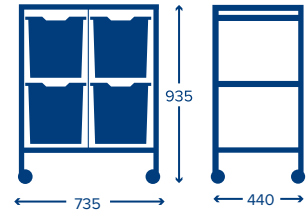

Low Treble Trolley 18 Shallow Trays

Product code	DYTL344
Dimensions	H725 x W1080 x D440mm
Product weight	17.9kg
Capacity frame	60kg

DYNAMIS TROLLEYS

If the trolley is fitted with feet, please be aware that the overall height, width and depth will decrease by 70mm, 20mm and 20mm.

Frame colour
44
Silver

Material frame/tray Steel/polypropylene
Assembly Self assembly

MID HEIGHT Height 935mm

Mid Double Trolley
16 Shallow Trays

Product code	DYTM244F01
Dimensions	H935 x W735 x D440mm
Product weight	23.6kg
Capacity frame/tray	250kg/5kg

Mid Double Trolley
8 Deep Trays

Product code	DYTM244F02
Dimensions	H935 x W735 x D440mm
Product weight	19.7kg
Capacity frame/tray	250kg/5kg

Mid Double Trolley
4 Jumbo Trays

Product code	DYTM244F03
Dimensions	H935x W735 x D440mm
Product weight	19.1kg
Capacity frame/tray	250kg/5kg