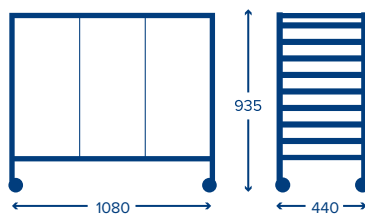

Mid Treble Trolley
6 Jumbo Trays

Product code	DYTM344F03
Dimensions	H935 x W1080 x D440mm
Product weight	25.5kg
Capacity frame/tray	250kg/5kg

Empty Mid Trolley

Mid Double Trolley
16 Runner Pairs

Product code	DYTM244
Dimensions	H935 x W735 x D440mm
Product weight	14.8kg
Capacity frame	60kg

Mid Double Trolley
24 Runner Pairs

Product code	DYTM344
Dimensions	H935 x W1080 x D440mm
Product weight	20kg
Capacity frame	60kg

DYNAMIS FRAMES

TALL HEIGHT Height 1715mm

Tall Treble Frame UK ONLY
18 Shallow, 9 Deep & 3 Jumbo Trays