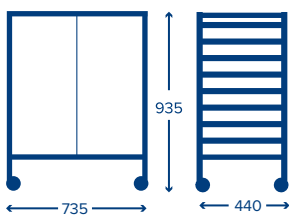

Mid Treble Trolley
24 Shallow Trays

Product code	DYTM344F01
Dimensions	H935 x W1080 x D440mm
Product weight	33.1kg
Capacity frame/tray	250kg/5kg

Mid Treble Trolley
12 Deep Trays

Product code	DYTM344F02
Dimensions	H935 x W1080 x D440mm
Product weight	27.3kg
Capacity frame/tray	250kg/5kg

Mid Treble Trolley
6 Jumbo Trays

Product code	DYTM344F03
Dimensions	H935 x W1080 x D440mm
Product weight	25.5kg
Capacity frame/tray	250kg/5kg

Empty Mid Trolley

Mid Double Trolley
16 Runner Pairs

Product code	DYTM244
Dimensions	H935 x W735 x D440mm
Product weight	14.8kg
Capacity frame	60kg