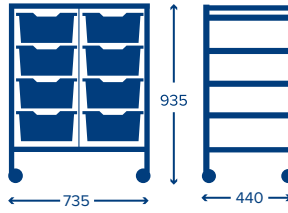

Low Treble Trolley 18 Shallow Trays

Product code	DYTL344
Dimensions	H725 x W1080 x D440mm
Product weight	17.9kg
Capacity frame	60kg

DYNAMIS TROLLEYS

If the trolley is fitted with feet, please be aware that the overall height, width and depth will decrease by 70mm, 20mm and 20mm.

Frame colour
44
Silver

Material frame/tray Steel/polypropylene
Assembly Self assembly

MID HEIGHT Height 935mm

Mid Double Trolley
16 Shallow Trays

Product code	DYTM244F01
Dimensions	H935 x W735 x D440mm
Product weight	23.6kg
Capacity frame/tray	250kg/5kg

Mid Double Trolley
8 Deep Trays

Product code	DYTM244F02
Dimensions	H935 x W735 x D440mm
Product weight	19.7kg
Capacity frame/tray	250kg/5kg

Mid Double Trolley
4 Jumbo Trays

Product code	DYTM244F03
Dimensions	H935x W735 x D440mm
Product weight	19.1kg
Capacity frame/tray	250kg/5kg