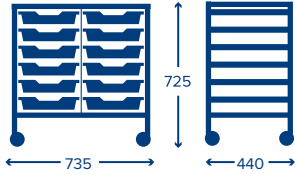

Frame colour
44
Silver

Material frame/tray Steel/polypropylene
Assembly Self assembly

LOW HEIGHT Height 725mm

Low Single Trolley 6 Shallow Trays

Product code	DYTL144F01
Dimensions	H725 x W390 x D440mm
Product weight	11.8kg
Capacity frame/tray	250kg/5kg

Low Double Trolley 12 Shallow Trays

Product code	DYTL244F01
Dimensions	H725 x W735 x D440mm
Product weight	19.9kg
Capacity frame/tray	250kg/5kg

Low Treble Trolley 18 Shallow Trays

Product code	DYTL344F01
Dimensions	H725 x W1080 x D440mm
Product weight	27.7kg
Capacity frame/tray	250kg/5kg

Empty Low Trolley

Low Single Silver Trolley 6 Runner Pairs

Product code	DYTL144
Dimensions	H725 x W390 x D440mm
Product weight	8.5kg
Capacity frame	40kg

Low Double Trolley 12 Shallow Trays

Product code	DYTL244
Dimensions	H725 x W735 x D440mm
Product weight	13.3kg
Capacity frame	60kg