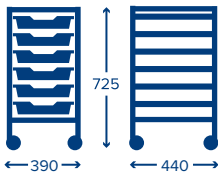

Sturdy, powder-coated, hard-wearing steel

Antimicrobial options

TIDY, ORGANISE & STORE

TROLLEY DIMENSIONS	Low Trolley	Mid trolley	Tall frame
Single	H725 x W390 x D440mm	–	–
Double	H725 x W735 x D440mm	H935x W735 x D440mm	–
Treble	H725 X W1080 X D440mm	H935 x W1080 x D440mm	H1715 x W1060 x D420mm

All Dynamis products are now supplied with StopSafe runners, meaning trays can only be pulled out to a certain and safe point.

DYNAMIS TROLLEYS

⬢ If the trolley is fitted with feet, please be aware that the overall height, width and depth will decrease by 70mm, 20mm and 20mm.

Frame colour
44
Silver

Material frame/tray Steel/polypropylene
Assembly Self assembly

LOW HEIGHT Height 725mm

Low Single Trolley 6 Shallow Trays

Product code	DYTL144F01
Dimensions	H725 x W390 x D440mm
Product weight	11.8kg
Capacity frame/tray	250kg/5kg

Low Double Trolley 12 Shallow Trays

Product code	DYTL244F01
Dimensions	H725 x W735 x D440mm
Product weight	19.9kg
Capacity frame/tray	250kg/5kg

Low Treble Trolley 18 Shallow Trays

Product code	DYTL344F01
Dimensions	H725 x W1080 x D440mm
Product weight	27.7kg
Capacity frame/tray	250kg/5kg