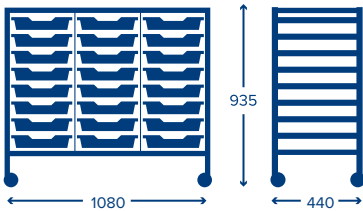

Frame colour
44
Silver

Material frame/tray Steel/polypropylene
Assembly Self assembly

MID HEIGHT Height 935mm

Mid Double Trolley
16 Shallow Trays

Product code	DYTM244F01
Dimensions	H935 x W735 x D440mm
Product weight	23.6kg
Capacity frame/tray	250kg/5kg

Mid Double Trolley
8 Deep Trays

Product code	DYTM244F02
Dimensions	H935 x W735 x D440mm
Product weight	19.7kg
Capacity frame/tray	250kg/5kg

Mid Double Trolley
4 Jumbo Trays

Product code	DYTM244F03
Dimensions	H935x W735 x D440mm
Product weight	19.1kg
Capacity frame/tray	250kg/5kg

Mid Treble Trolley
24 Shallow Trays

Product code	DYTM344F01
Dimensions	H935 x W1080 x D440mm
Product weight	33.1kg
Capacity frame/tray	250kg/5kg

Mid Treble Trolley
12 Deep Trays

Product code	DYTM344F02
Dimensions	H935 x W1080 x D440mm
Product weight	27.3kg
Capacity frame/tray	250kg/5kg