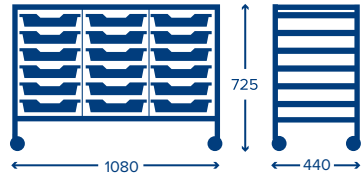

Frame colour
44
Silver

Material frame/tray Steel/polypropylene
Assembly Self assembly

LOW HEIGHT Height 725mm

Low Single Trolley 6 Shallow Trays

Product code	DYTL144F01
Dimensions	H725 x W390 x D440mm
Product weight	11.8kg
Capacity frame/tray	250kg/5kg

Low Double Trolley 12 Shallow Trays

Product code	DYTL244F01
Dimensions	H725 x W735 x D440mm
Product weight	19.9kg
Capacity frame/tray	250kg/5kg

Low Treble Trolley 18 Shallow Trays

Product code	DYTL344F01
Dimensions	H725 x W1080 x D440mm
Product weight	27.7kg
Capacity frame/tray	250kg/5kg