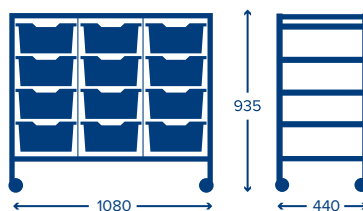

Mid Treble Trolley
12 Deep Trays

Product code	DYTM344F02
Dimensions	H935 x W1080 x D440mm
Product weight	27.3kg
Capacity frame/tray	250kg/5kg