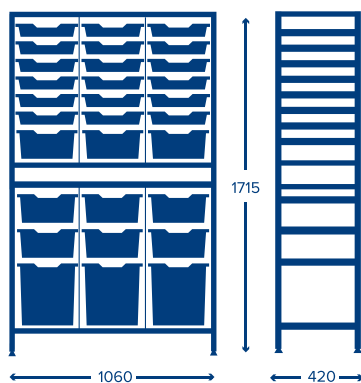

Mid Double Trolley
24 Runner Pairs

Product code	DYTM344
Dimensions	H935 x W1080 x D440mm
Product weight	20kg
Capacity frame	60kg

DYNAMIS FRAMES

TALL HEIGHT Height 1715mm

Tall Treble Frame UK ONLY
18 Shallow, 9 Deep & 3 Jumbo Trays

Product code	DYFT344C01
Dimensions	H1715 x W1060 x D420mm
Product weight	53.5kg
Capacity	
frame/tray	250kg/5kg

Tall Treble Frame
3 Shelves & 12 Deep Trays

Product code	DYFT344C02
Dimensions	H1715 x W1060 x D420mm
Product weight	47.3kg
Capacity	
frame/shelf /tray	250kg/20kg/5kg

Tall Treble Frame
3 Shelves & 24 Shallow Trays

Product code	DYFT344C03
Dimensions	H1715 x W1060 x D420mm
Product weight	53.1kg
Capacity	
frame/shelf /tray	250kg/20kg/5kg

FRAME COLOURS

Silver

TRAY COLOURS

Tropical Orange