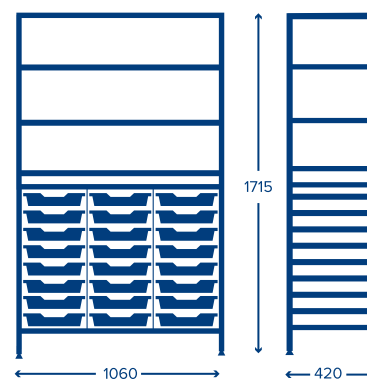

Mid Double Trolley
24 Runner Pairs

Product code	DYTM344
Dimensions	H935 x W1080 x D440mm
Product weight	20kg
Capacity frame	60kg

DYNAMIS FRAMES

TALL HEIGHT Height 1715mm

Tall Treble Frame UK ONLY
18 Shallow, 9 Deep & 3 Jumbo Trays

Product code	DYFT344C01
Dimensions	H1715 x W1060 x D420mm
Product weight	53.5kg
Capacity	
frame/tray	250kg/5kg

Tall Treble Frame
3 Shelves & 12 Deep Trays

Product code	DYFT344C02
Dimensions	H1715 x W1060 x D420mm
Product weight	47.3kg
Capacity	
frame/shelf /tray	250kg/20kg/5kg

Tall Treble Frame
3 Shelves & 24 Shallow Trays

Product code	DYFT344C03
Dimensions	H1715 x W1060 x D420mm
Product weight	53.1kg
Capacity	
frame/shelf /tray	250kg/20kg/5kg

FRAME COLOURS

Silver

TRAY COLOURS

Tropical Orange