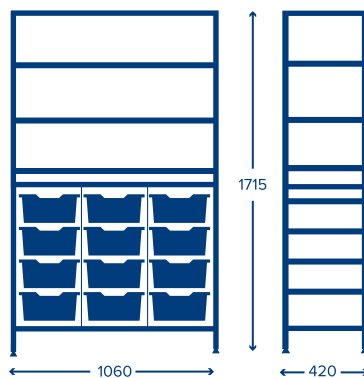

Mid Treble Trolley
6 Jumbo Trays

Product code	DYTM344F03
Dimensions	H935 x W1080 x D440mm
Product weight	25.5kg
Capacity frame/tray	250kg/5kg

Empty Mid Trolley

Mid Double Trolley
16 Runner Pairs

Product code	DYTM244
Dimensions	H935 x W735 x D440mm
Product weight	14.8kg
Capacity frame	60kg

Mid Double Trolley
24 Runner Pairs

Product code	DYTM344
Dimensions	H935 x W1080 x D440mm
Product weight	20kg
Capacity frame	60kg

DYNAMIS FRAMES

TALL HEIGHT Height 1715mm

Tall Treble Frame UK ONLY
18 Shallow, 9 Deep & 3 Jumbo Trays

Product code	DYFT344C01
Dimensions	H1715 x W1060 x D420mm
Product weight	53.5kg
Capacity	
frame/tray	250kg/5kg

Tall Treble Frame
3 Shelves & 12 Deep Trays

Product code	DYFT344C02
Dimensions	H1715 x W1060 x D420mm
Product weight	47.3kg
Capacity	
frame/shelf /tray	250kg/20kg/5kg

Tall Treble Frame
3 Shelves & 24 Shallow Trays

Product code	DYFT344C03
Dimensions	H1715 x W1060 x D420mm
Product weight	53.1kg
Capacity	
frame/shelf /tray	250kg/20kg/5kg

FRAME COLOURS

Silver

TRAY COLOURS

Tropical Orange