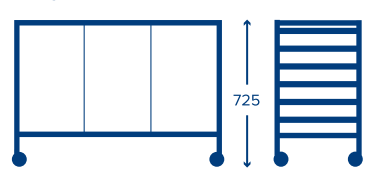

Low Double Trolley 12 Shallow Trays

Product code	DYTL244F01
Dimensions	H725 x W735 x D440mm
Product weight	19.9kg
Capacity frame/tray	250kg/5kg

Low Treble Trolley 18 Shallow Trays

Product code	DYTL344F01
Dimensions	H725 x W1080 x D440mm
Product weight	27.7kg
Capacity frame/tray	250kg/5kg

Empty Low Trolley

Low Single Silver Trolley 6 Runner Pairs

Product code	DYTL144
Dimensions	H725 x W390 x D440mm
Product weight	8.5kg
Capacity frame	40kg

Low Double Trolley 12 Shallow Trays

Product code	DYTL244
Dimensions	H725 x W735 x D440mm
Product weight	13.3kg
Capacity frame	60kg

Low Treble Trolley 18 Shallow Trays

Product code	DYTL344
Dimensions	H725 x W1080 x D440mm
Product weight	17.9kg
Capacity frame	60kg

DYNAMIS TROLLEYS

If the trolley is fitted with feet, please be aware that the overall height, width and depth will decrease by 70mm, 20mm and 20mm.

Frame colour
44
Silver

Material frame/tray Steel/polypropylene
Assembly Self assembly

MID HEIGHT Height 935mm

Mid Double Trolley
16 Shallow Trays

Product code	DYTM244F01
Dimensions	H935 x W735 x D440mm
Product weight	23.6kg
Capacity frame/tray	250kg/5kg