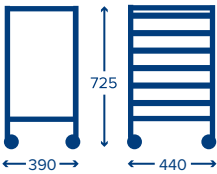

Frame colour
44
Silver

Material frame/tray Steel/polypropylene
Assembly Self assembly

LOW HEIGHT Height 725mm

Low Single Trolley 6 Shallow Trays

Product code	DYTL144F01
Dimensions	H725 x W390 x D440mm
Product weight	11.8kg
Capacity frame/tray	250kg/5kg

Low Double Trolley 12 Shallow Trays

Product code	DYTL244F01
Dimensions	H725 x W735 x D440mm
Product weight	19.9kg
Capacity frame/tray	250kg/5kg

Low Treble Trolley 18 Shallow Trays

Product code	DYTL344F01
Dimensions	H725 x W1080 x D440mm
Product weight	27.7kg
Capacity frame/tray	250kg/5kg

Empty Low Trolley

Low Single Silver Trolley 6 Runner Pairs

Product code	DYTL144
Dimensions	H725 x W390 x D440mm
Product weight	8.5kg
Capacity frame	40kg

Low Double Trolley 12 Shallow Trays

Product code	DYTL244
Dimensions	H725 x W735 x D440mm
Product weight	13.3kg
Capacity frame	60kg

Low Treble Trolley 18 Shallow Trays

Product code	DYTL344
Dimensions	H725 x W1080 x D440mm
Product weight	17.9kg
Capacity frame	60kg

DYNAMIS TROLLEYS

If the trolley is fitted with feet, please be aware that the overall height, width and depth will decrease by 70mm, 20mm and 20mm.