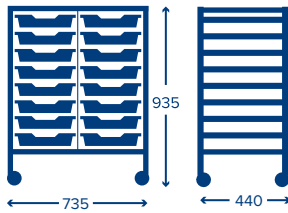

Empty Low Trolley

Low Single Silver Trolley 6 Runner Pairs

Product code	DYTL144
Dimensions	H725 x W390 x D440mm
Product weight	8.5kg
Capacity frame	40kg

Low Double Trolley 12 Shallow Trays

Product code	DYTL244
Dimensions	H725 x W735 x D440mm
Product weight	13.3kg
Capacity frame	60kg

Low Treble Trolley 18 Shallow Trays

Product code	DYTL344
Dimensions	H725 x W1080 x D440mm
Product weight	17.9kg
Capacity frame	60kg

DYNAMIS TROLLEYS

If the trolley is fitted with feet, please be aware that the overall height, width and depth will decrease by 70mm, 20mm and 20mm.

Frame colour
44
Silver

Material frame/tray Steel/polypropylene
Assembly Self assembly

MID HEIGHT Height 935mm

Mid Double Trolley
16 Shallow Trays

Product code	DYTM244F01
Dimensions	H935 x W735 x D440mm
Product weight	23.6kg
Capacity frame/tray	250kg/5kg