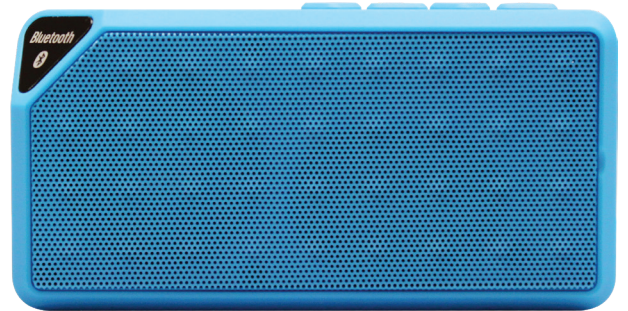

HamiltonBuhl® Portable Wireless Bluetooth® Cube Speaker

BTD-CUBE7

Power your music with this handy wireless Bluetooth® speaker!

Get quality sound from this small yet powerful amplifier, sent from a Bluetooth-enabled device or via the 3.5mm audio input. Compatible with just about anything that plays audio, it is perfect for travel and on-the-go, or simply use it on your desk.

Made from durable ABS plastic, this pocket-sized speaker has a range of 33 feet and easy-to use power and function buttons.

Headset Specifications

- Bluetooth® pocket-sized speaker
- Bluetooth® range: 32' - 49'
- Battery: Rechargeable Lithium-ion
- Play time: 6 hours
- Charge time: 3-4 hours
- Line-in; TF card reader
- Frequency response: 120Hz-18KHz
- Sensitivity: 80db ± 3DB
- Distortion: 0.3%