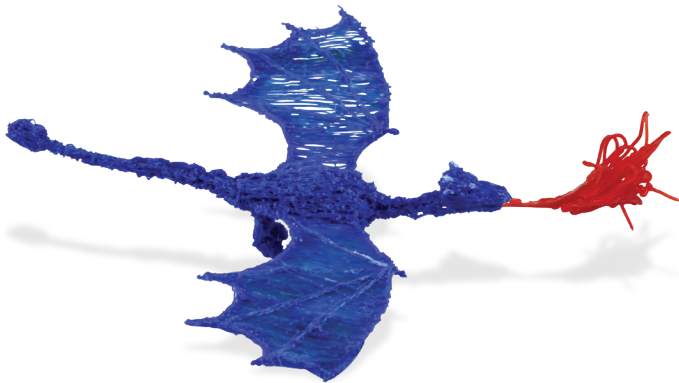

ABS Filaments

Accessories and Kits

Packs of 15 beautiful color filaments, 980' long rolls and Mega Packs are available for purchase separately to enhance your design creations!

Filament Rolls 980' each

- Approximately 980 feet long
- 1.75mm thickness
- 6 Colors Available: blue, red, green, white, purple and black

- MPFBLU (Blue)**
- MPFRED (Red)**
- MPFGRN (Green)**
- MPFWHT (White)**
- MPFPPL (Purple)**
- MPFBLK (Black)**

15 Filament Rings Pack
Model # MPFB

- 10 feet long
- 1.75mm thickness
- 15 different colors (white, black, brown, orange, blue, yellow, purple, green, red, gray, pink, light pink, light yellow, light green, light gray)