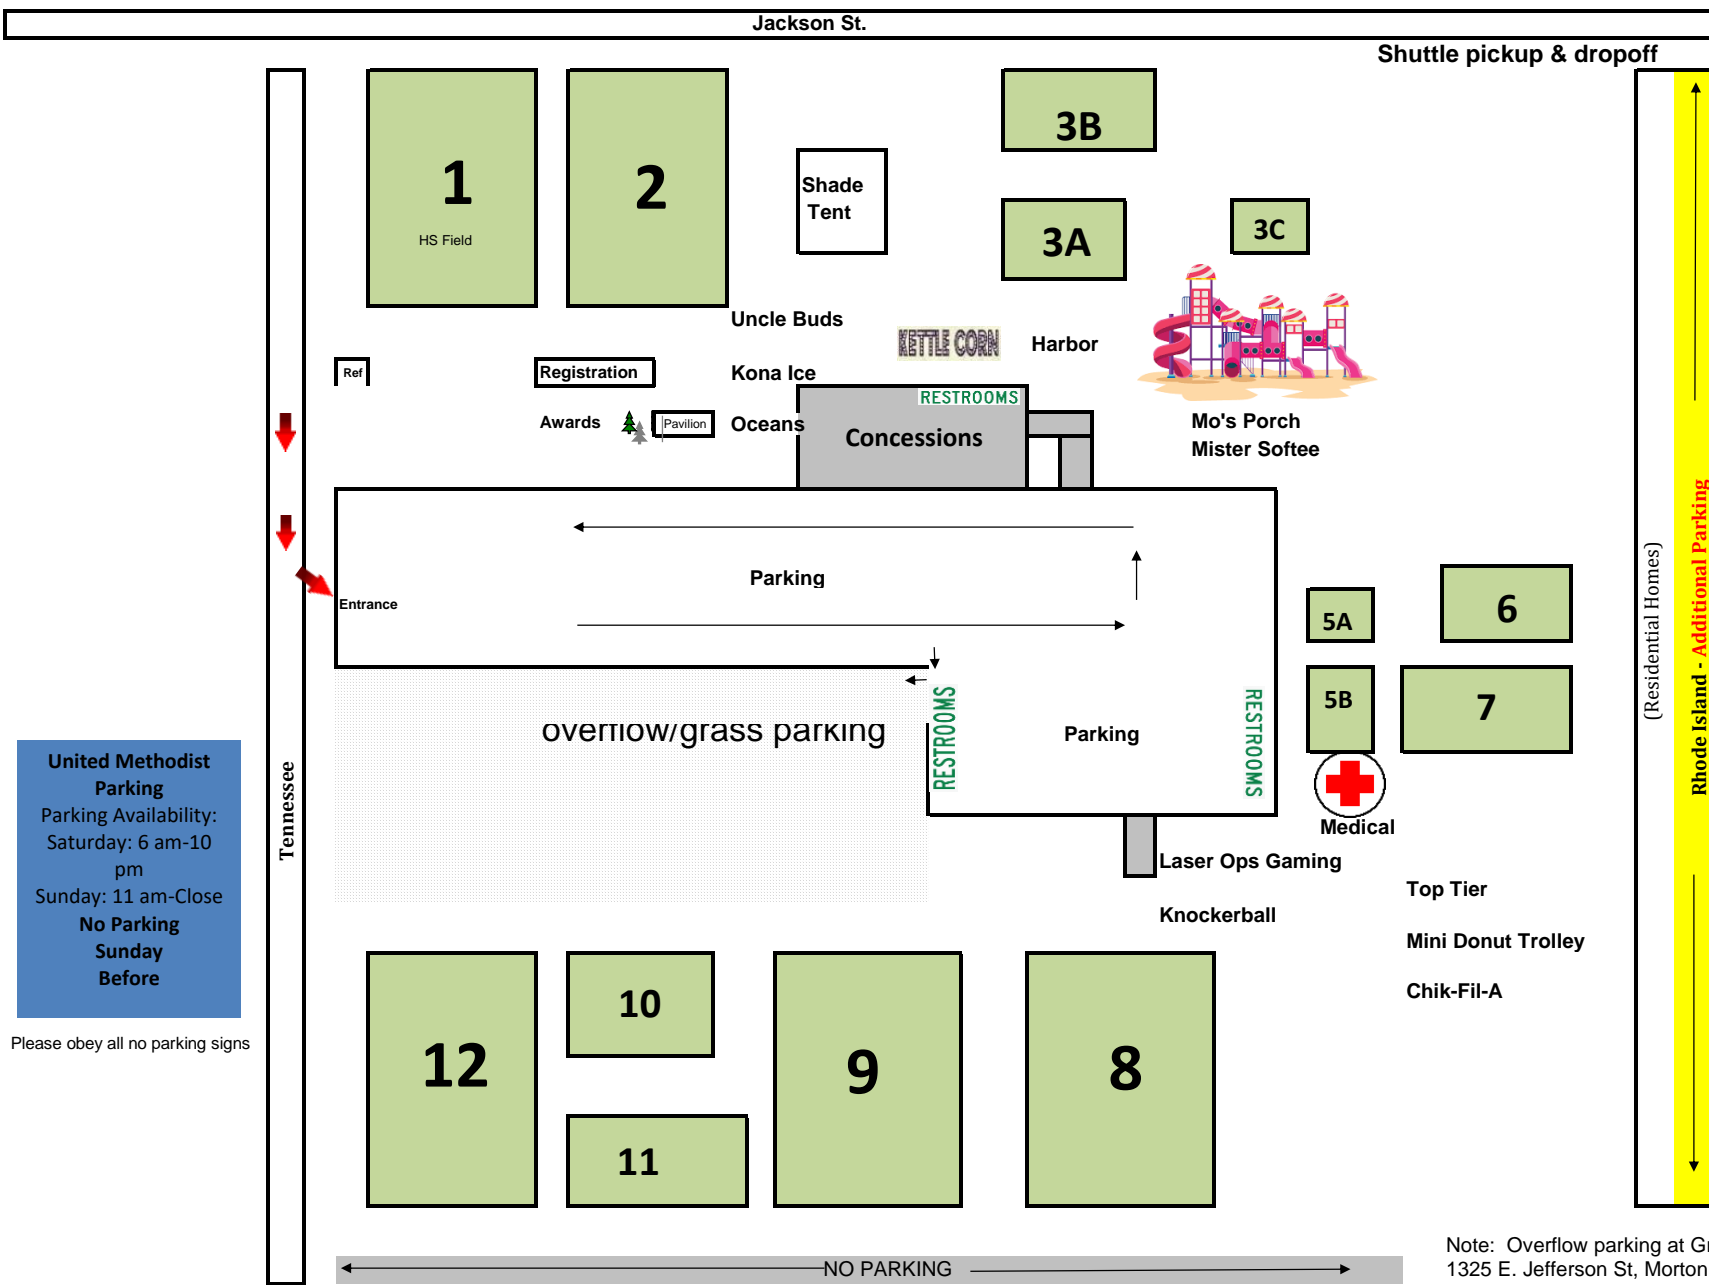

Morton United FC - Pumpkin Classic 2021 - Field Map

Physical address: 401 N. Tennessee Ave Morton, IL 61550

- Vendors:**
- Uncle Buds Apple Cider
 - Mini Donut Trolley
 - Kona Ice
 - Mister Softee
 - Kettle Corn
 - Oceans Apparel
 - Top tier
 - Knockerball
 - Harbor Photography
 - Chik-Fil-A (Concession stand)
 - Park Concessions
 - Mo's Porch

- In Kind Sponsors:**
- Ackerman Farms
 - A Perfect Promotion

United Methodist Parking
 Parking Availability:
 Saturday: 6 am-10 pm
 Sunday: 11 am-Close
No Parking Sunday Before

Please obey all no parking signs

Note: Overflow parking at Grace Church
 1325 E. Jefferson St, Morton, IL 61550
 Corner of Jackson and Tennessee