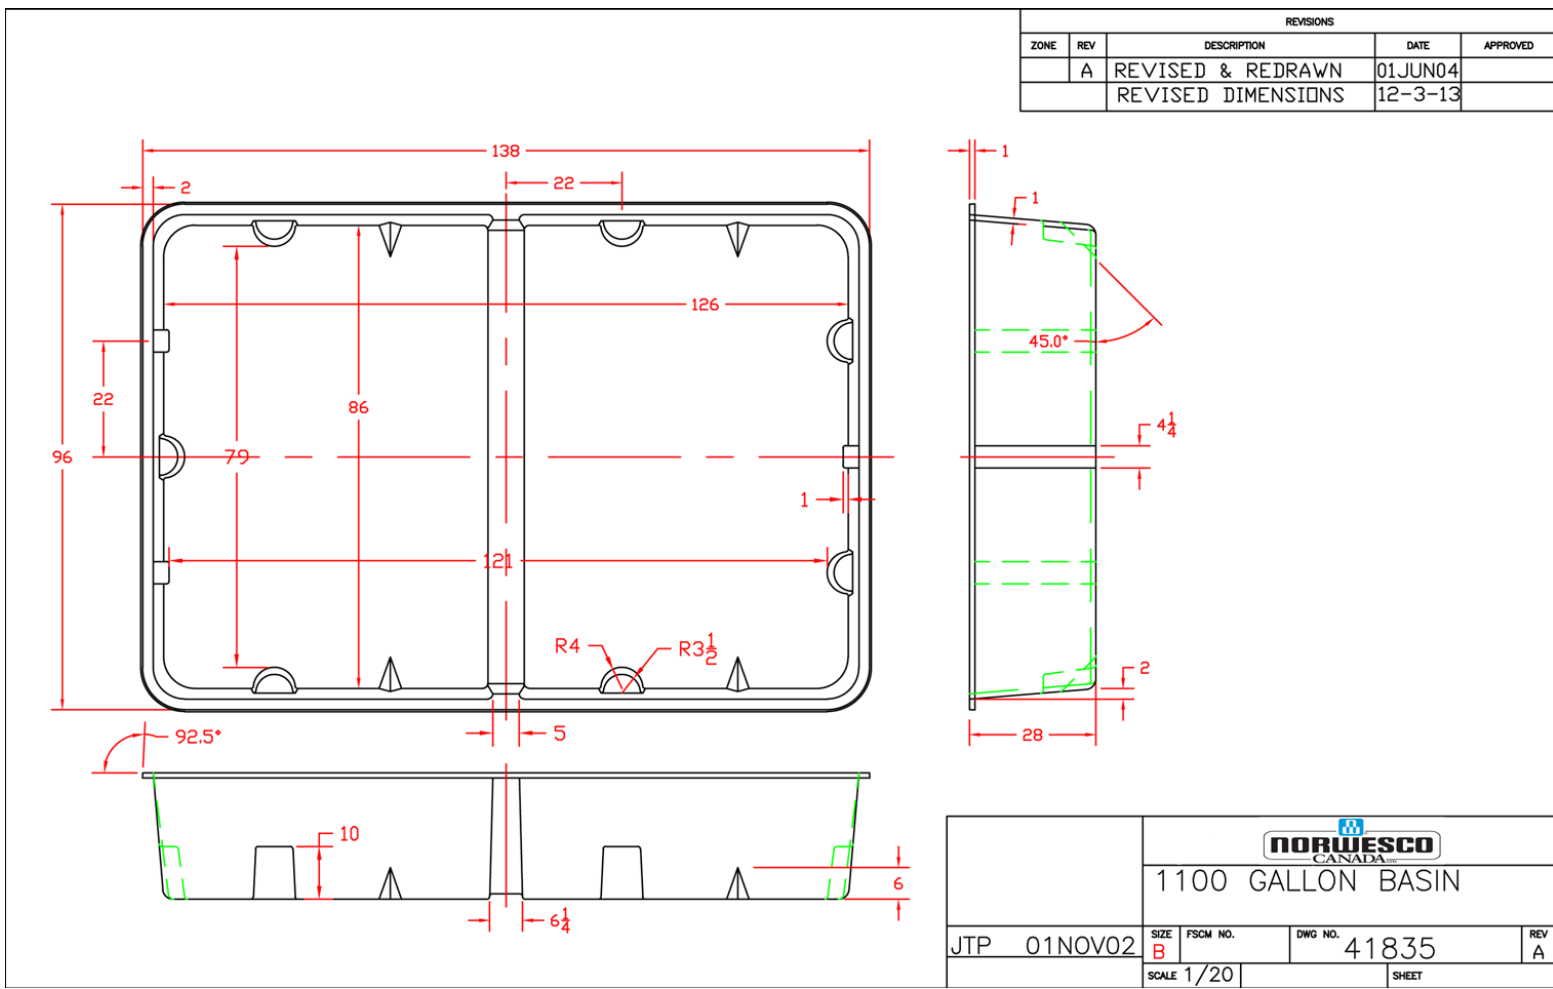

if it flows,
we go with it

1.800.665.4499
barrplastics.com

		NORWESCO CANADA	
1100 GALLON BASIN			
JTP	01NOV02	SIZE B	REV A
		FSCM NO.	DWG NO. 41835
		SCALE 1/20	SHEET