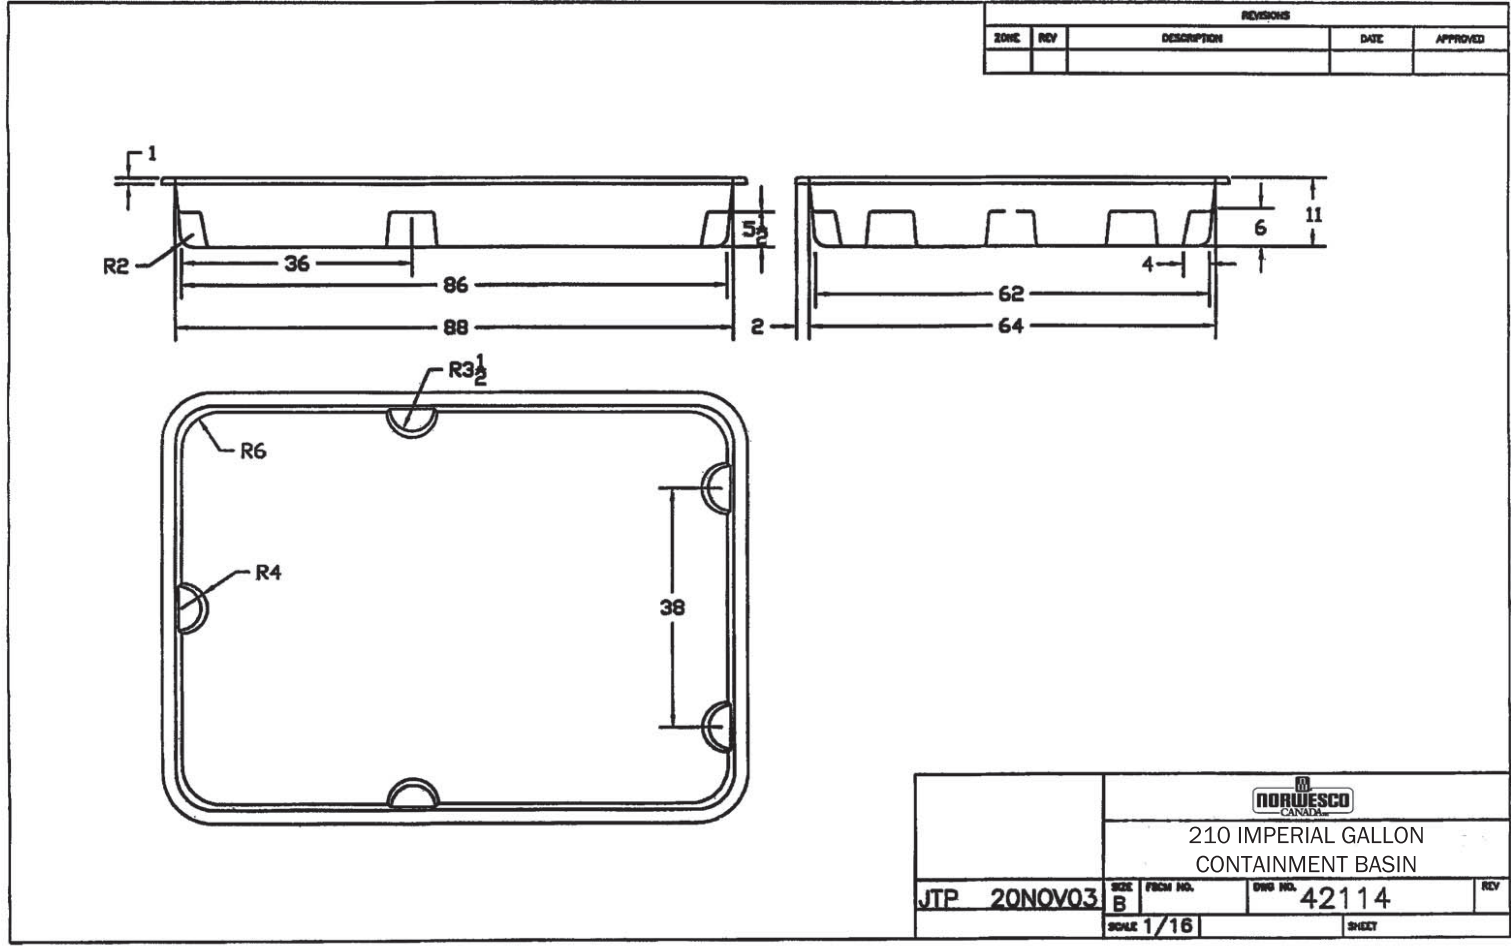

if it flows,
we go with it

1.800.665.4499
barrplastics.com

		NORWESCO CANADA	
210 IMPERIAL GALLON CONTAINMENT BASIN			
JTP	20NOV03	SIZE B	REV
SCALE 1/16		DWG NO. 42114	SHEET