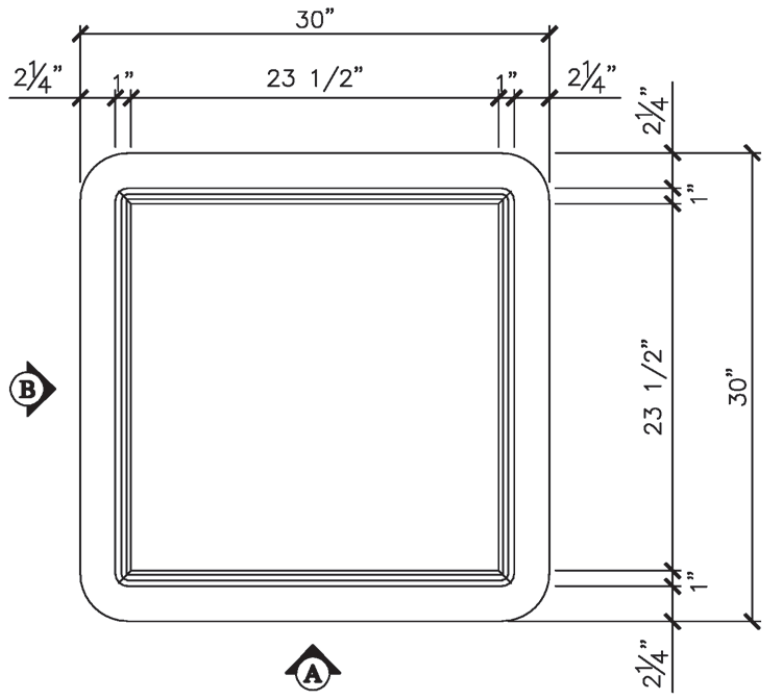

if it flows,
we go with it

1.800.665.4499
barrplastics.com

VIEW A

VIEW B

NOTE:
ALL DIMENSIONS ARE IN INCHES UNLESS OTHERWISE SPECIFIED

10 IMPERIAL GALLON CONTAINMENT BASIN		
DWG NO:		REV
SCALE:	1:10	