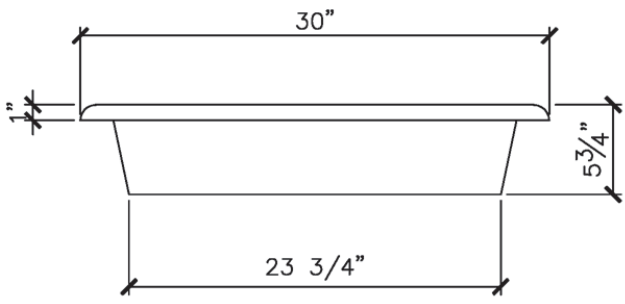

if it flows,
we go with it

1.800.665.4499
barrplastics.com

VIEW A

VIEW B

NOTE:
ALL DIMENSIONS ARE IN INCHES UNLESS OTHERWISE SPECIFIED

10 IMPERIAL GALLON CONTAINMENT BASIN		
DWG NO:		REV
SCALE:	1:10	