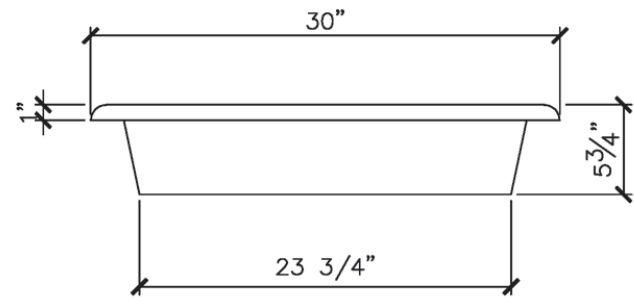

if it flows,
we go with it

1.800.665.4499
barrplastics.com

VIEW A

VIEW B

NOTE:
ALL DIMENSIONS ARE IN INCHES UNLESS OTHERWISE SPECIFIED

10 IMPERIAL GALLON CONTAINMENT BASIN		
DWG NO:		REV
SCALE:	1:10	