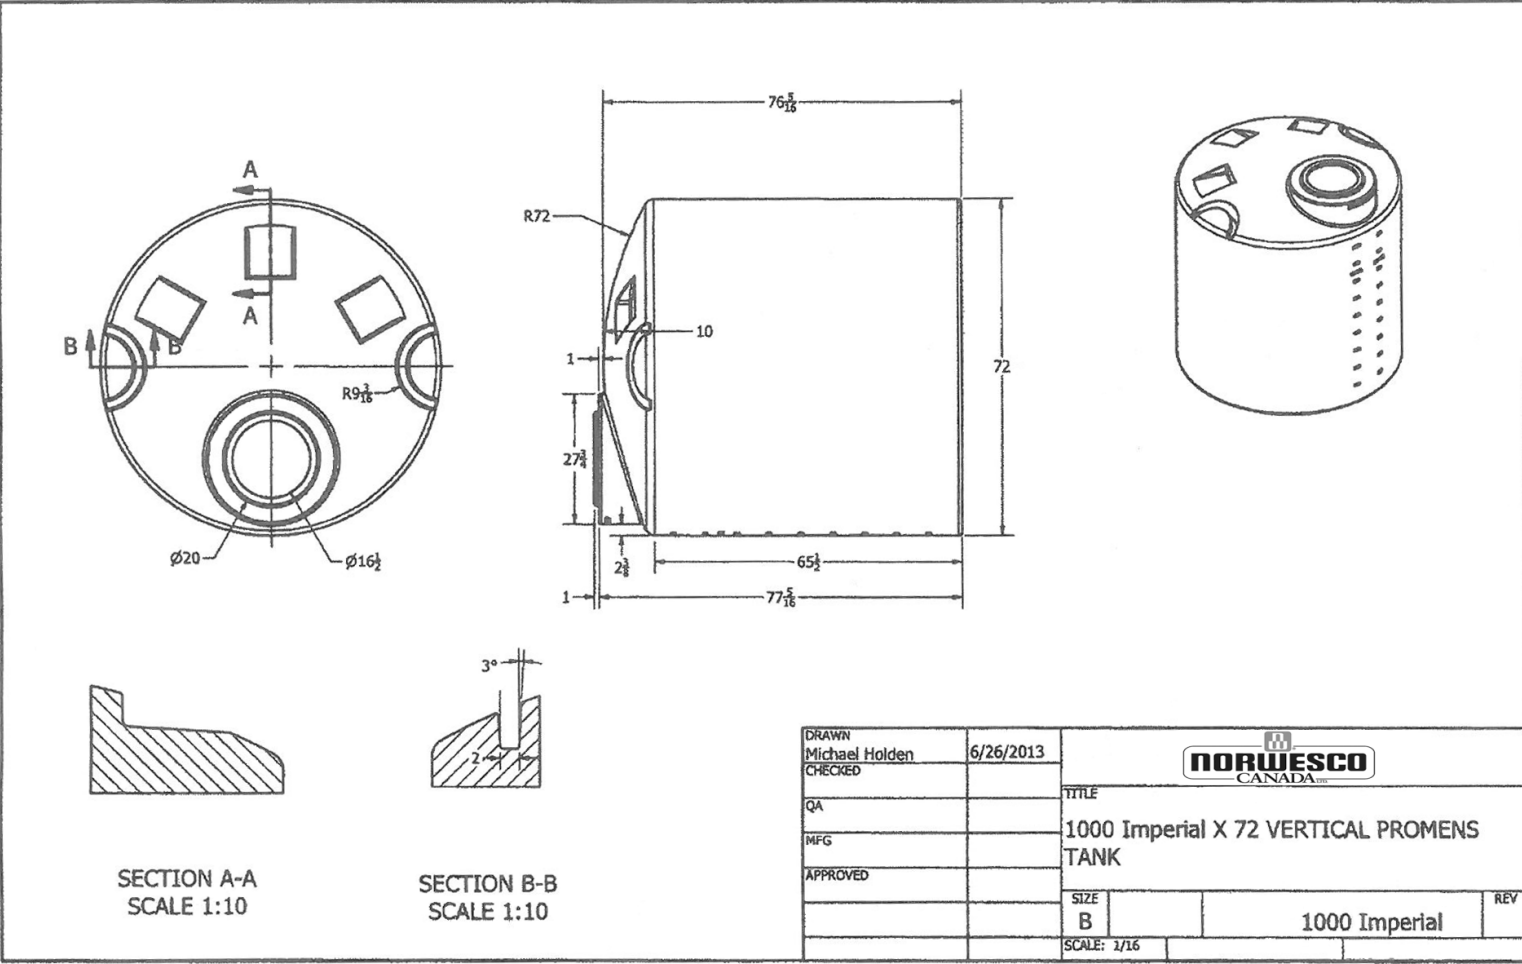

if it flows,
we go with it

1.800.665.4499
barrplastics.com

SECTION A-A
SCALE 1:10

SECTION B-B
SCALE 1:10

DRAWN Michael Holden	6/26/2013		
CHECKED			
QA		TITLE	
MFG		1000 Imperial X 72 VERTICAL PROMENS TANK	
APPROVED			
		SIZE B	REV
		1000 Imperial	
		SCALE: 1/16	