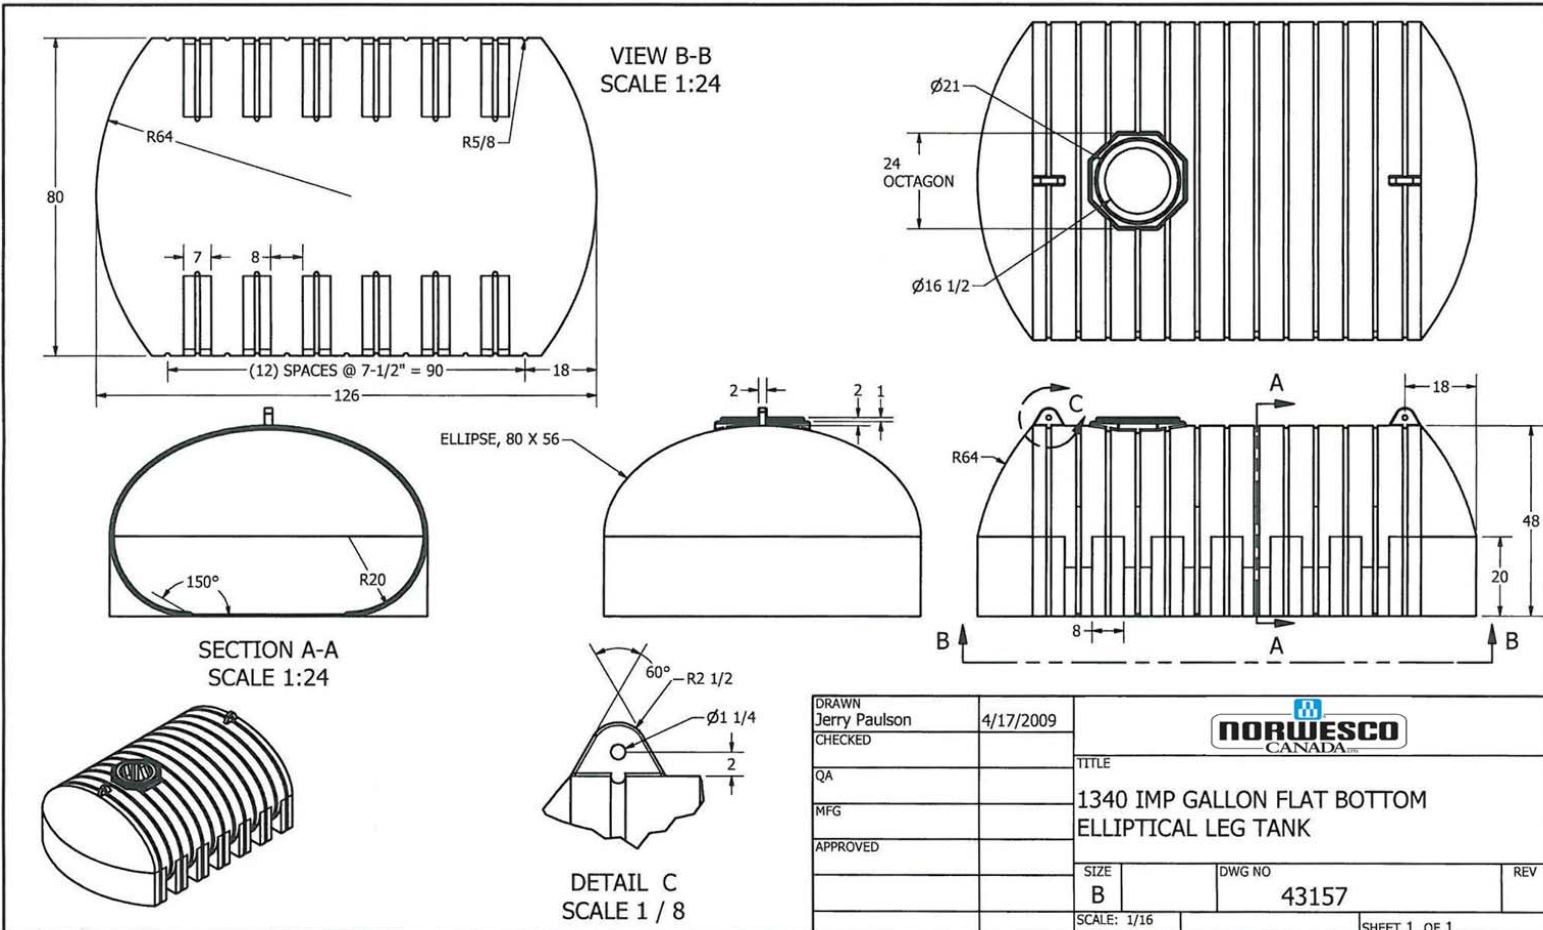

if it flows,
we go with it

1.800.665.4499
barrplastics.com

DRAWN Jerry Paulson	4/17/2009		
CHECKED			
QA		TITLE	
MFG		1340 IMP GALLON FLAT BOTTOM ELLIPTICAL LEG TANK	
APPROVED		SIZE B	DWG NO 43157
		SCALE: 1/16	REV
			SHEET 1 OF 1