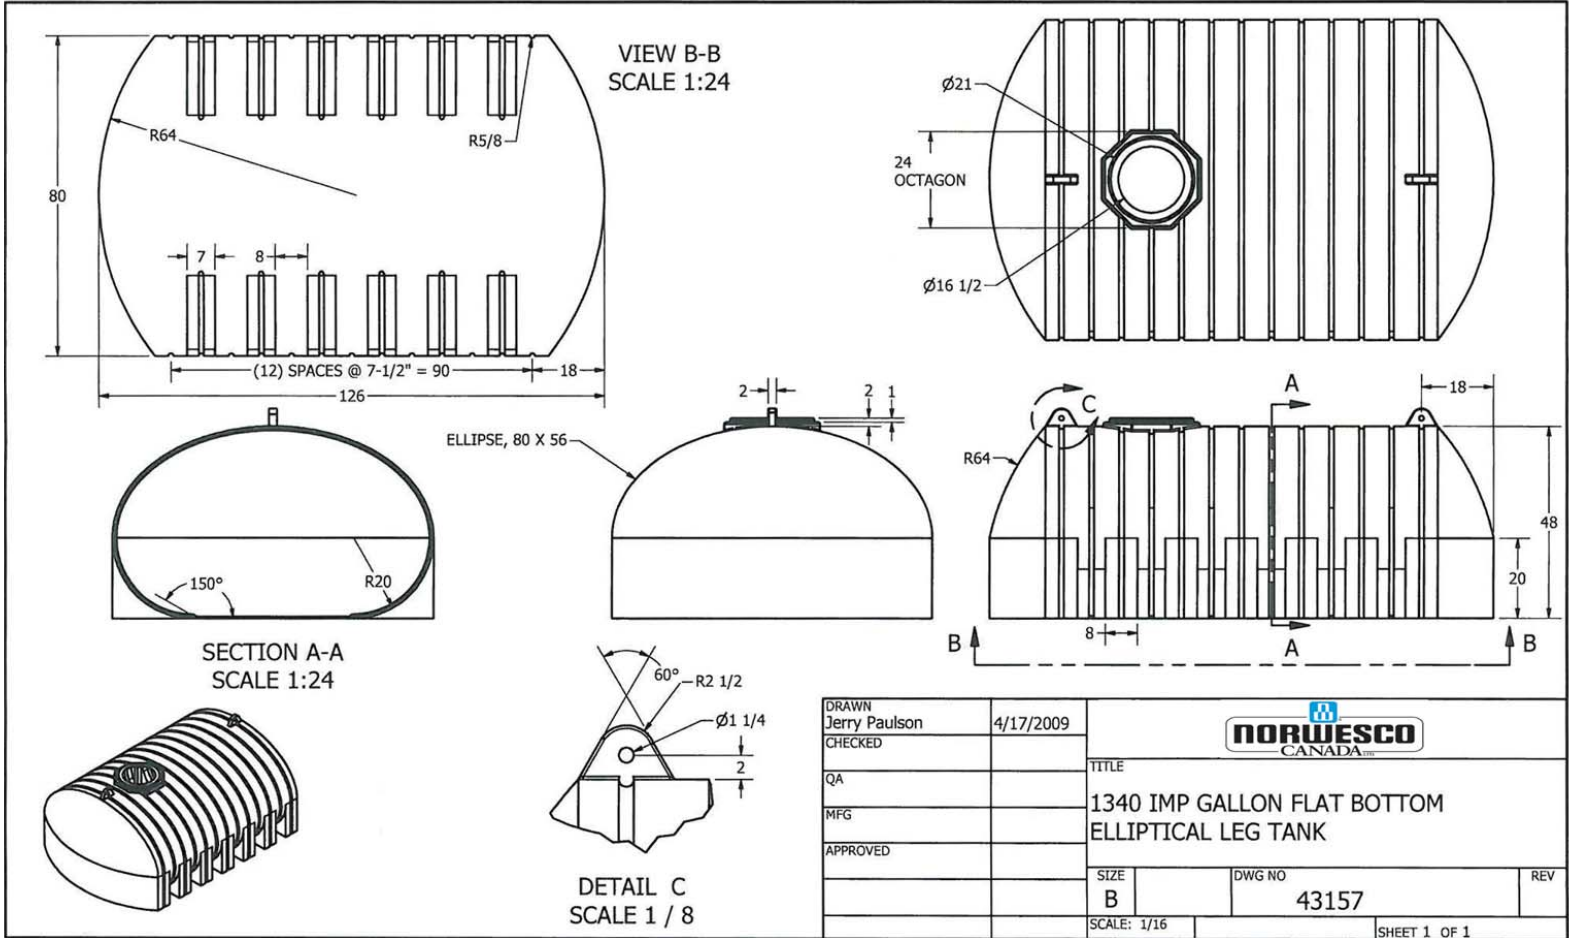

if it flows,  
we go with it

1.800.665.4499  
barrplastics.com

DRAWN Jerry Paulson	4/17/2009		
CHECKED			
QA		TITLE	
MFG		1340 IMP GALLON FLAT BOTTOM ELLIPTICAL LEG TANK	
APPROVED		SIZE	DWG NO
		B	43157
		SCALE: 1/16	REV
			SHEET 1 OF 1