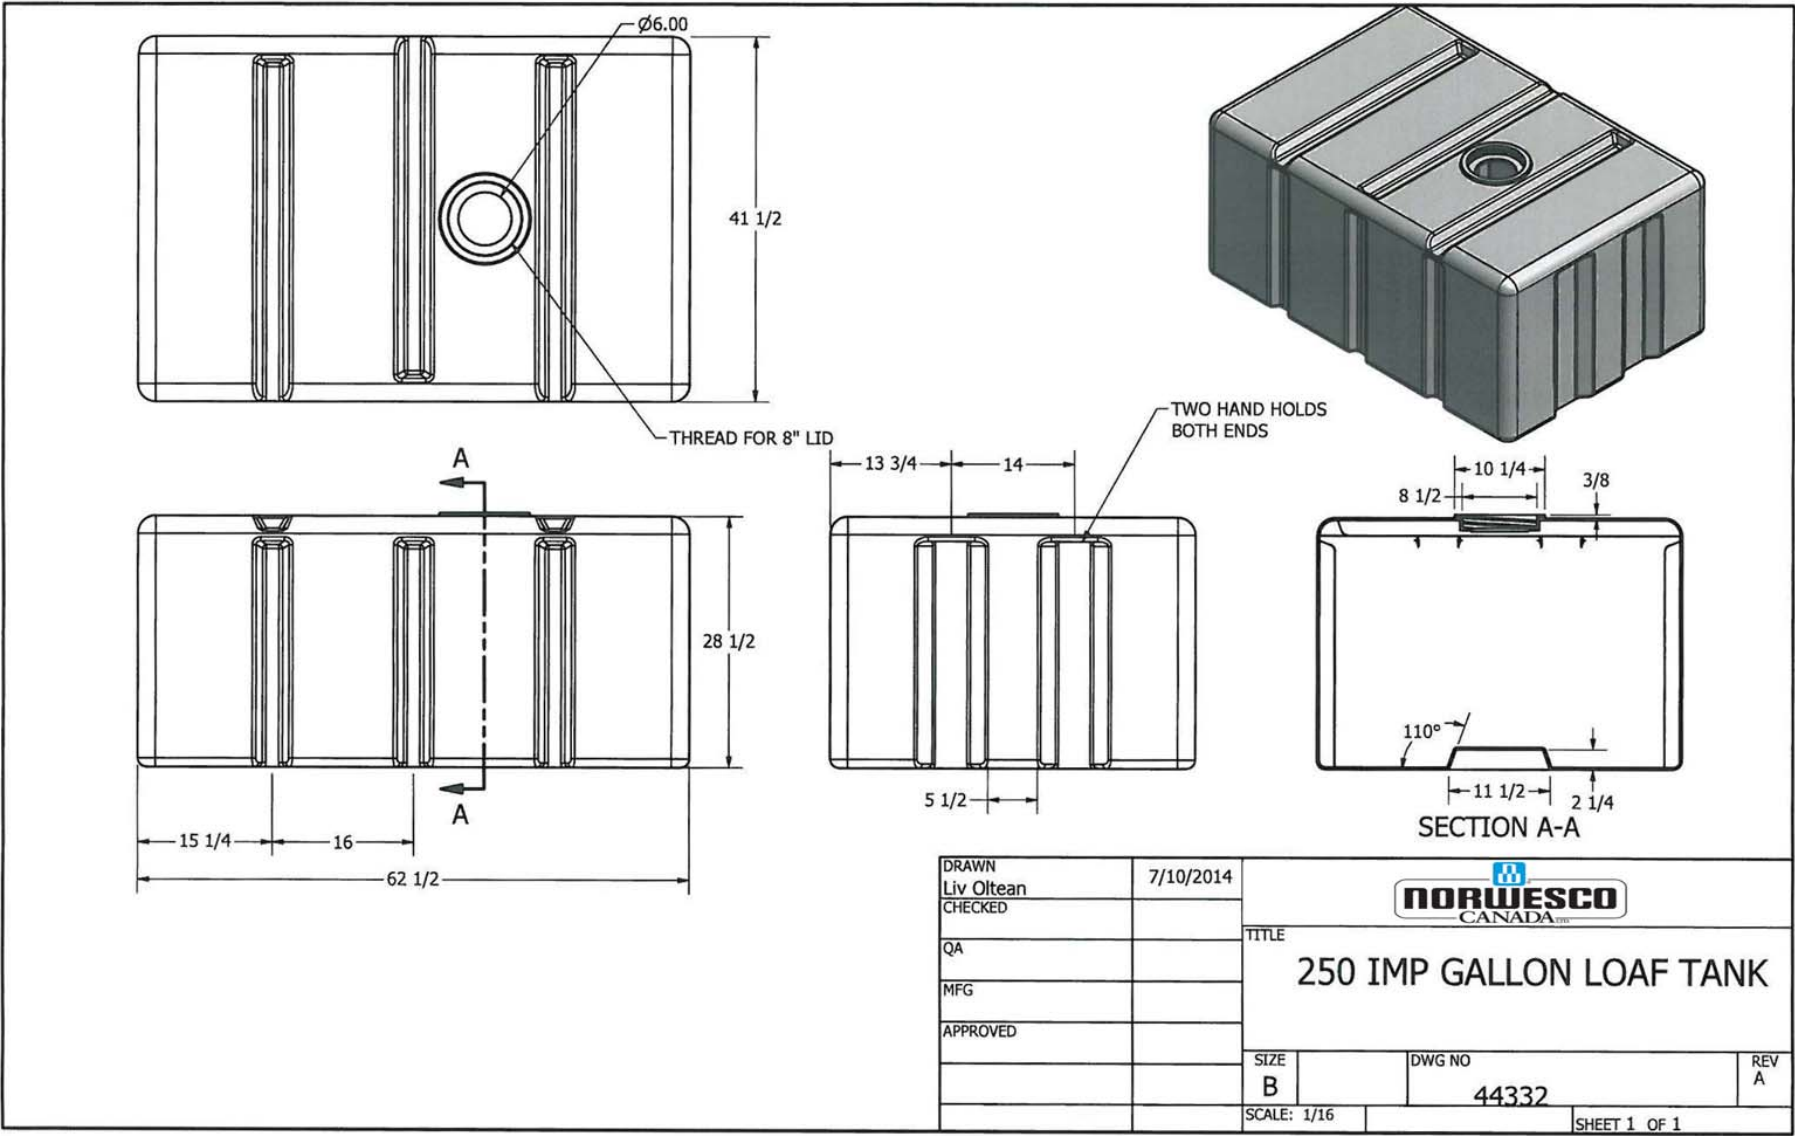

if it flows,
we go with it

1.800.665.4499
barrplastics.com

DRAWN Liv Oltean	7/10/2014		
CHECKED			
QA		TITLE 250 IMP GALLON LOAF TANK	
MFG		SIZE B	DWG NO 44332
APPROVED		SCALE: 1/16	REV A
		SHEET 1 OF 1	