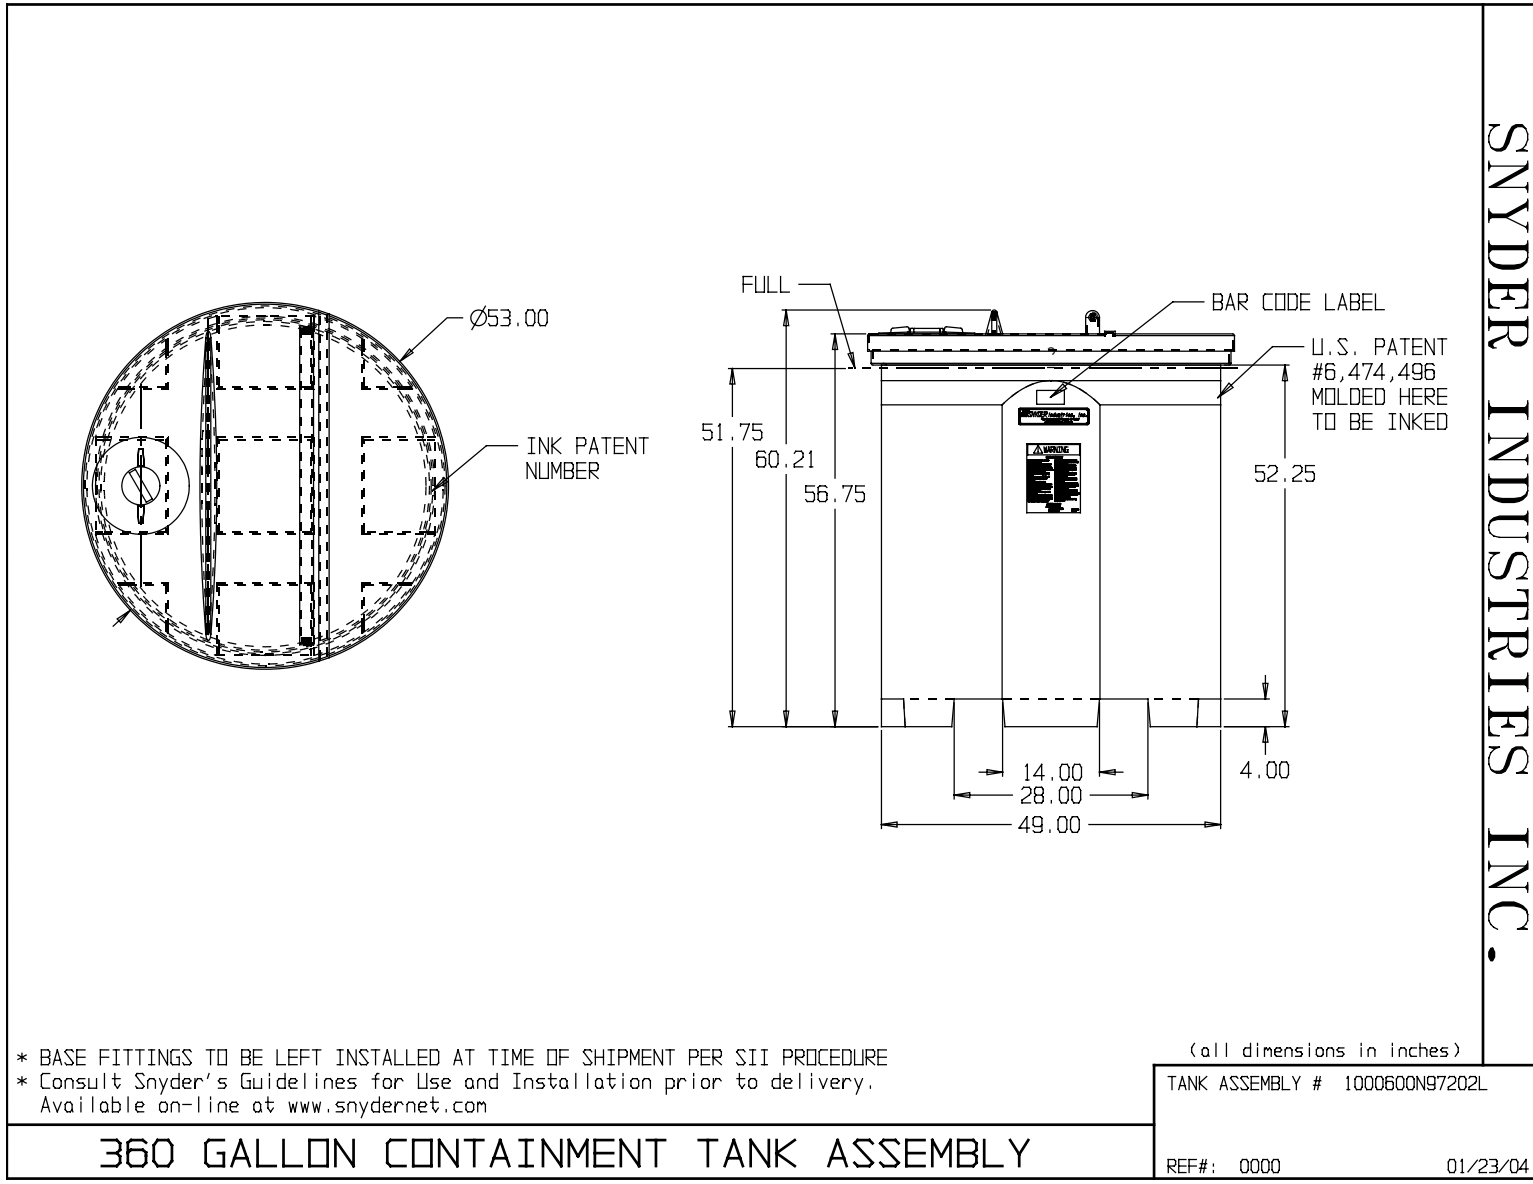

if it flows,
we go with it

1.800.665.4499
barrplastics.com

SNYDER INDUSTRIES INC.

* BASE FITTINGS TO BE LEFT INSTALLED AT TIME OF SHIPMENT PER SII PROCEDURE
* Consult Snyder's Guidelines for Use and Installation prior to delivery.
Available on-line at www.snydernet.com

360 GALLON CONTAINMENT TANK ASSEMBLY