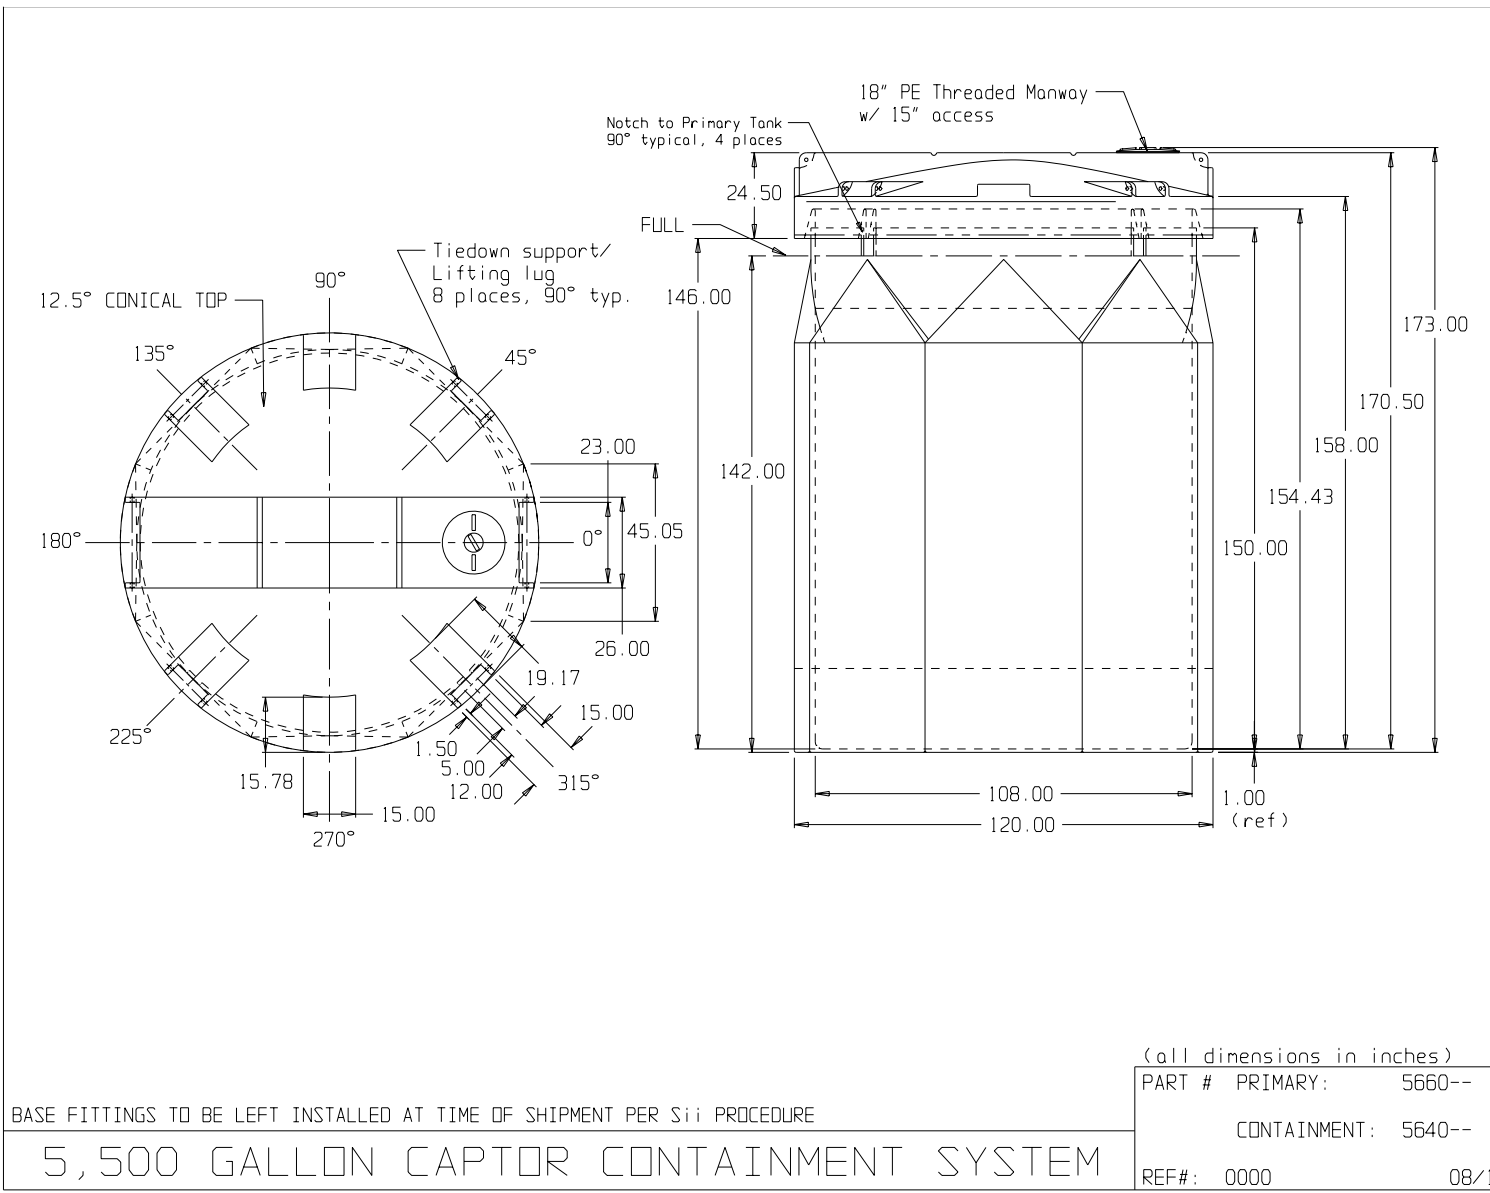

if it flows,
we go with it

1.800.665.4499
barrplastics.com

SNYDER INDUSTRIES INC.

BASE FITTINGS TO BE LEFT INSTALLED AT TIME OF SHIPMENT PER SII PROCEDURE

5,500 GALLON CAPTOR CONTAINMENT SYSTEM