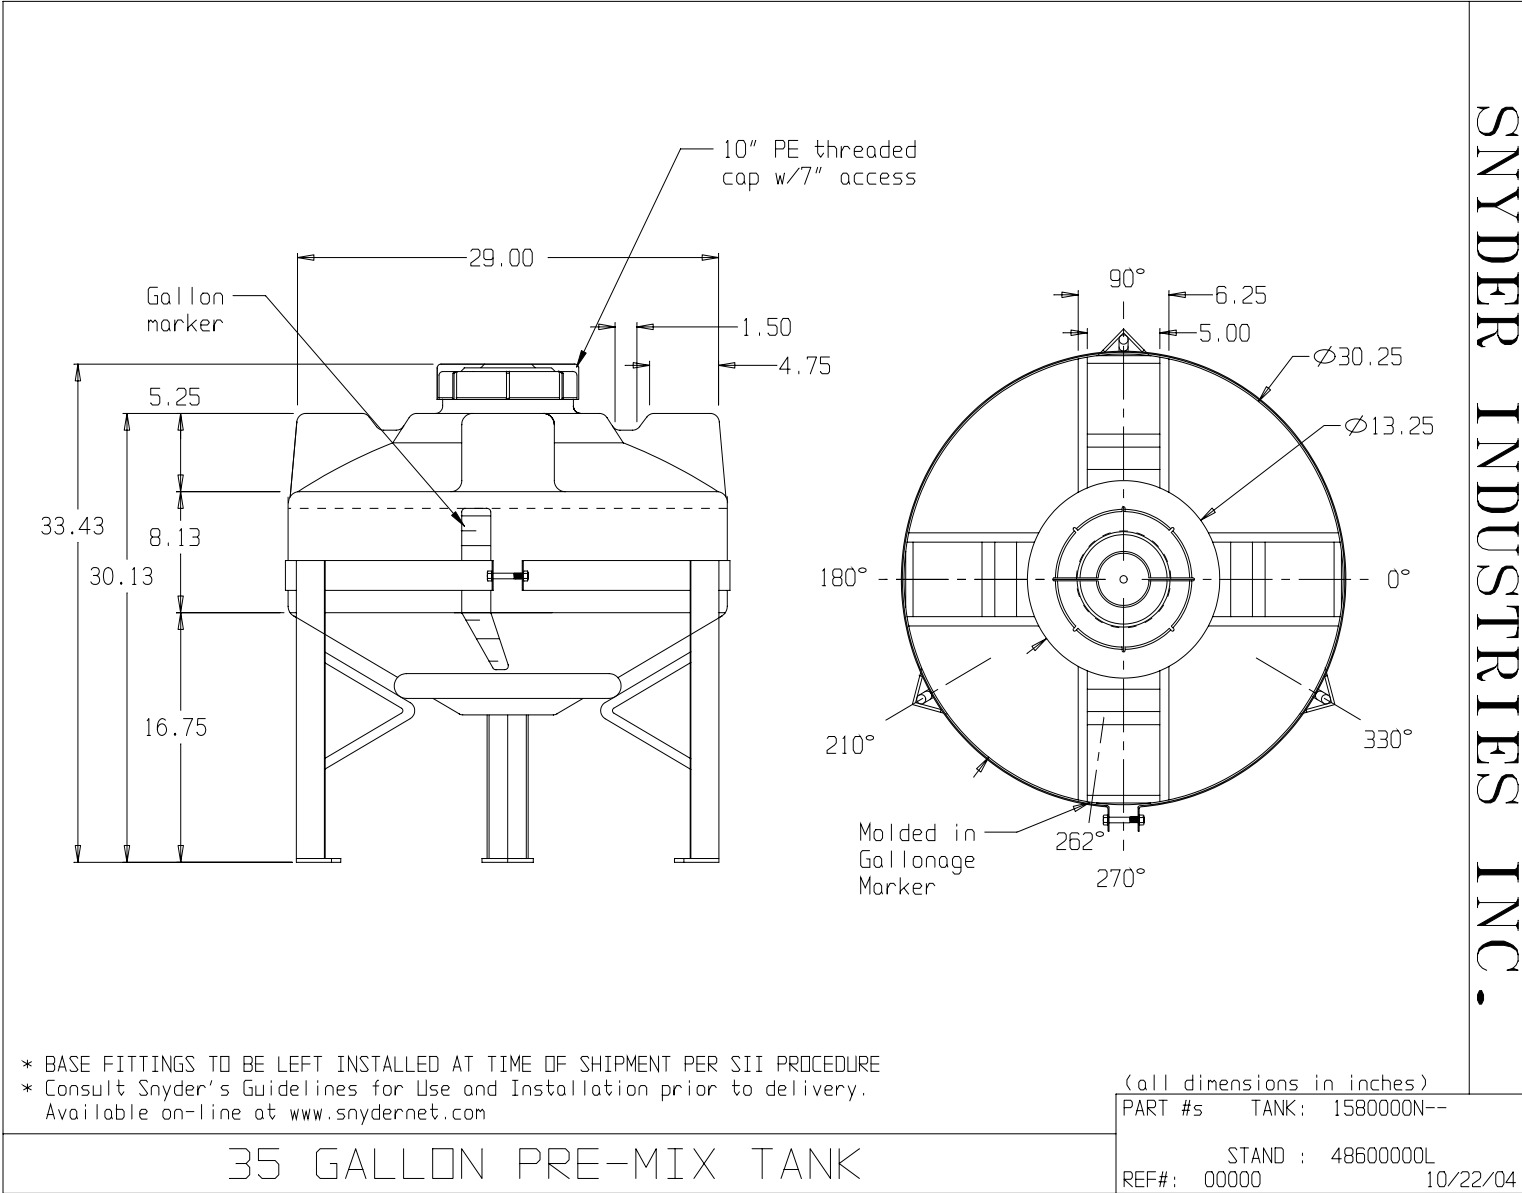

if it flows,
we go with it

1.800.665.4499
barrplastics.com

SNYDER INDUSTRIES INC.

* BASE FITTINGS TO BE LEFT INSTALLED AT TIME OF SHIPMENT PER SII PROCEDURE
* Consult Snyder's Guidelines for Use and Installation prior to delivery.
Available on-line at www.sydernet.com

35 GALLON PRE-MIX TANK