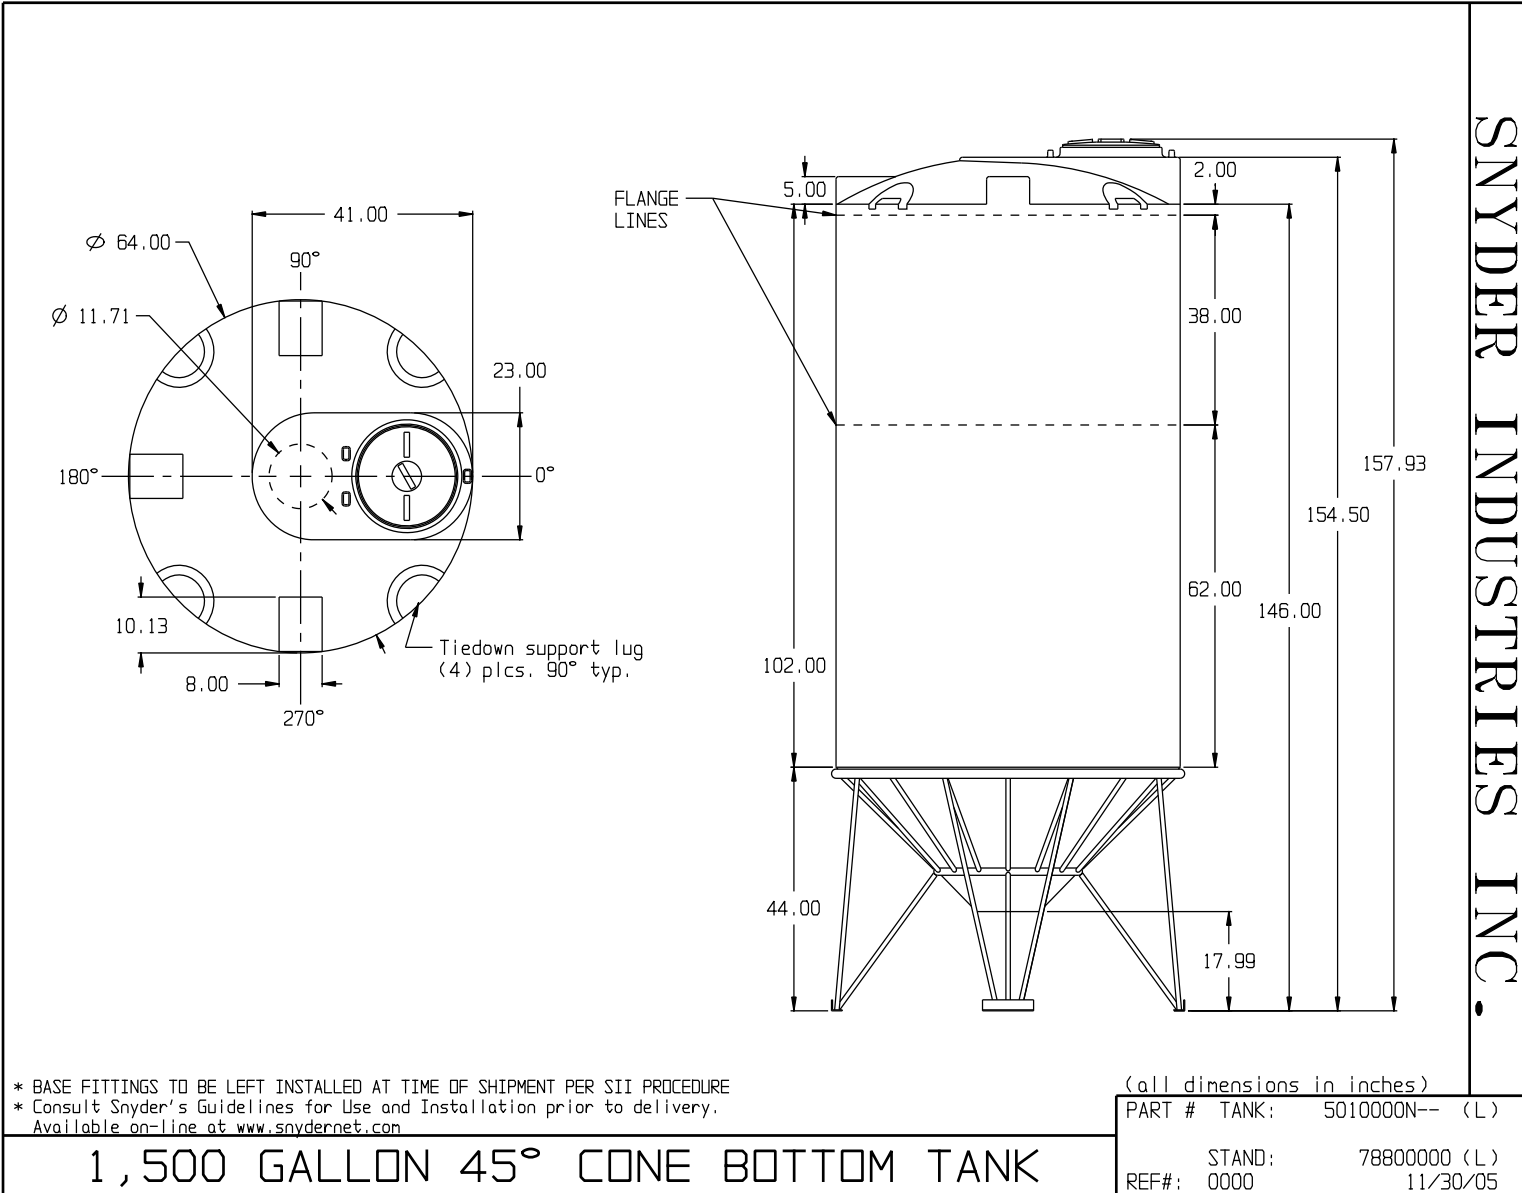

if it flows,
we go with it

1.800.665.4499
barrplastics.com

* BASE FITTINGS TO BE LEFT INSTALLED AT TIME OF SHIPMENT PER SII PROCEDURE
 * Consult Snyder's Guidelines for Use and Installation prior to delivery.
 Available on-line at www.snyder.net