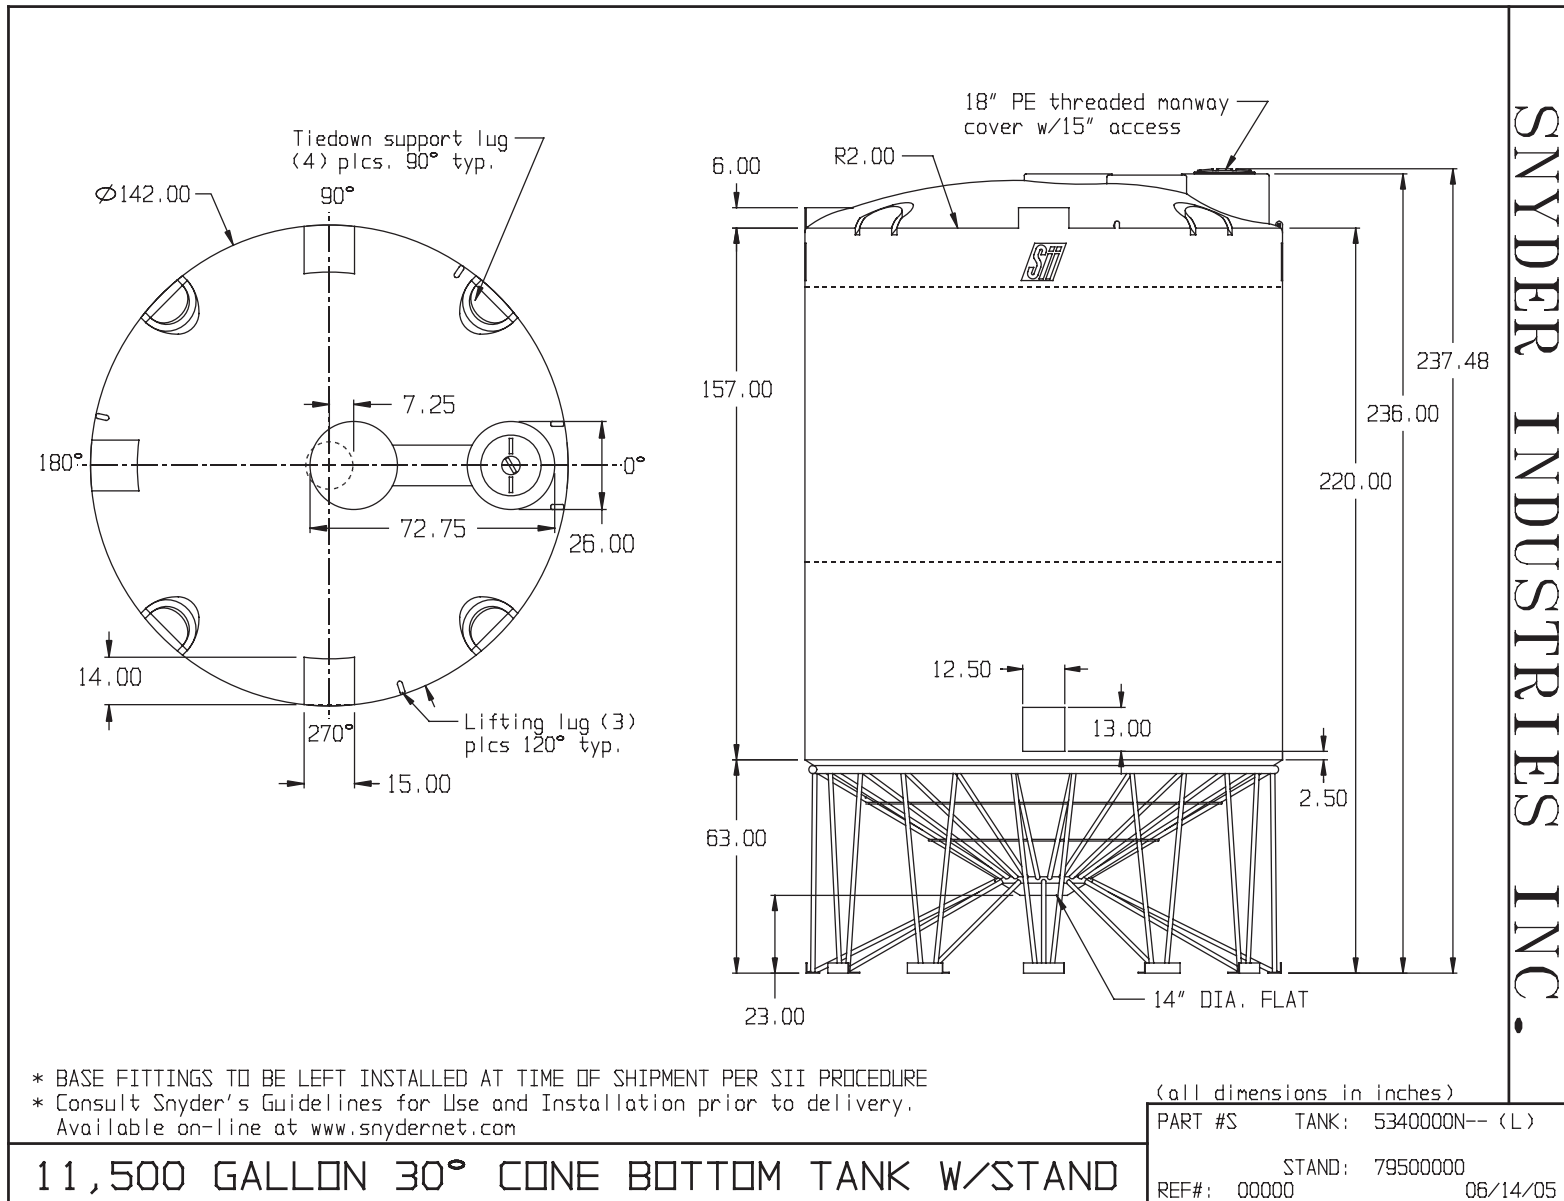

if it flows,  
we go with it

1.800.665.4499  
barrplastics.com

SNYDER INDUSTRIES INC.

\* BASE FITTINGS TO BE LEFT INSTALLED AT TIME OF SHIPMENT PER SII PROCEDURE  
\* Consult Snyder's Guidelines for Use and Installation prior to delivery.  
Available on-line at [www.snydernet.com](http://www.snydernet.com)