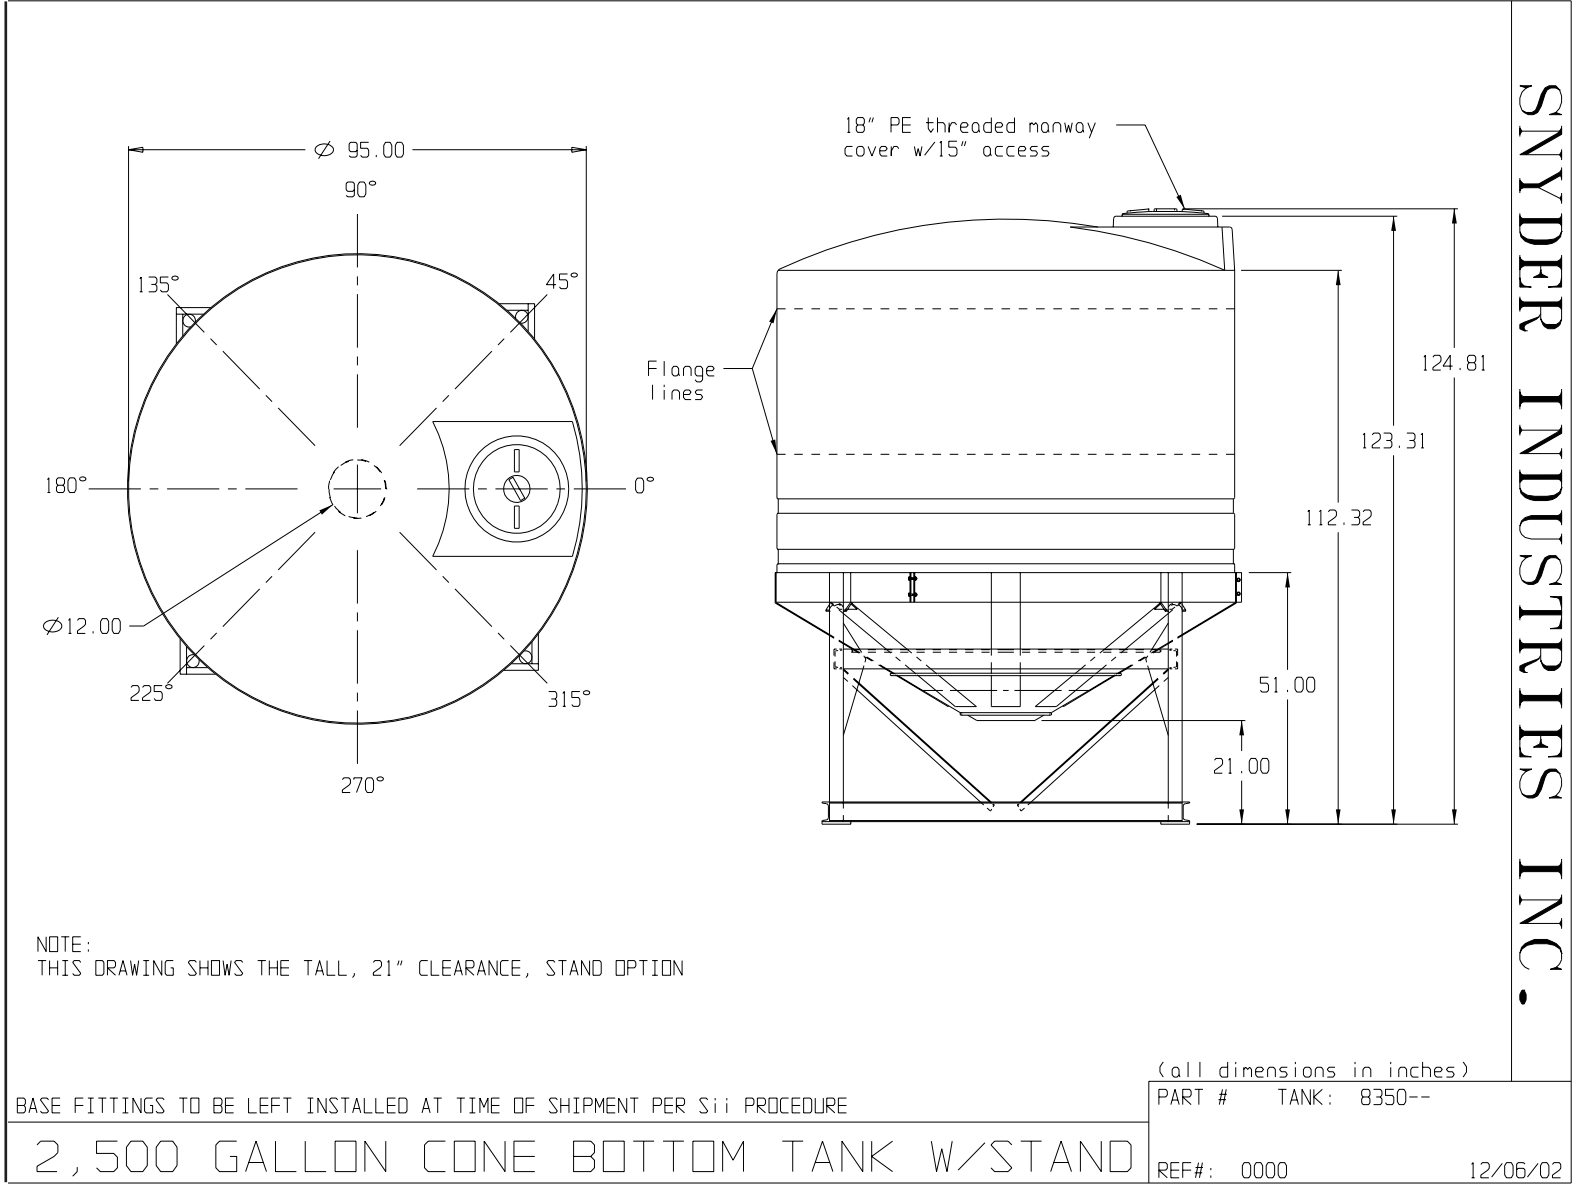

if it flows,
we go with it

1.800.665.4499
barrplastics.com

SNYDER INDUSTRIES INC.

BASE FITTINGS TO BE LEFT INSTALLED AT TIME OF SHIPMENT PER SII PROCEDURE

2,500 GALLON CONE BOTTOM TANK W/STAND

REF#: 0000

12/06/02