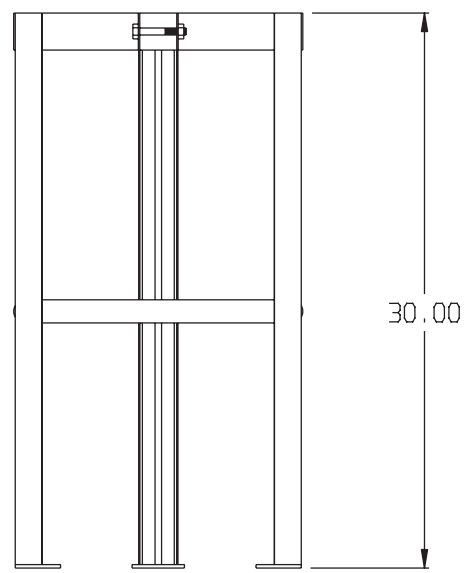

if it flows,  
we go with it

1.800.665.4499  
barrplastics.com

SNYDER INDUSTRIES INC.

(all dimensions in inches)

PART # STAND: 48900000

REF#: 0000

03/30/07

# 15 GALLON MIX STAND