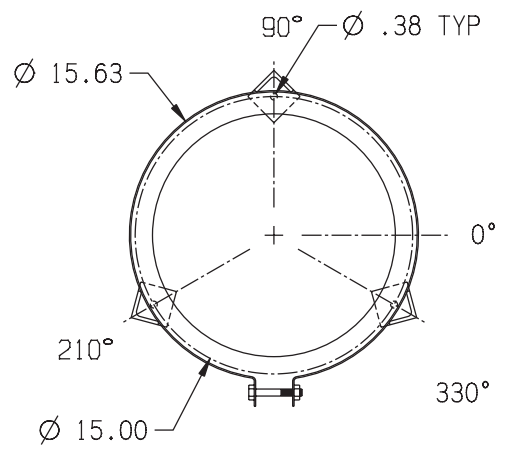

if it flows,  
we go with it

1.800.665.4499  
barrplastics.com

SNYDER INDUSTRIES INC.

(all dimensions in inches)

PART # STAND: 48900000

REF#: 0000

03/30/07