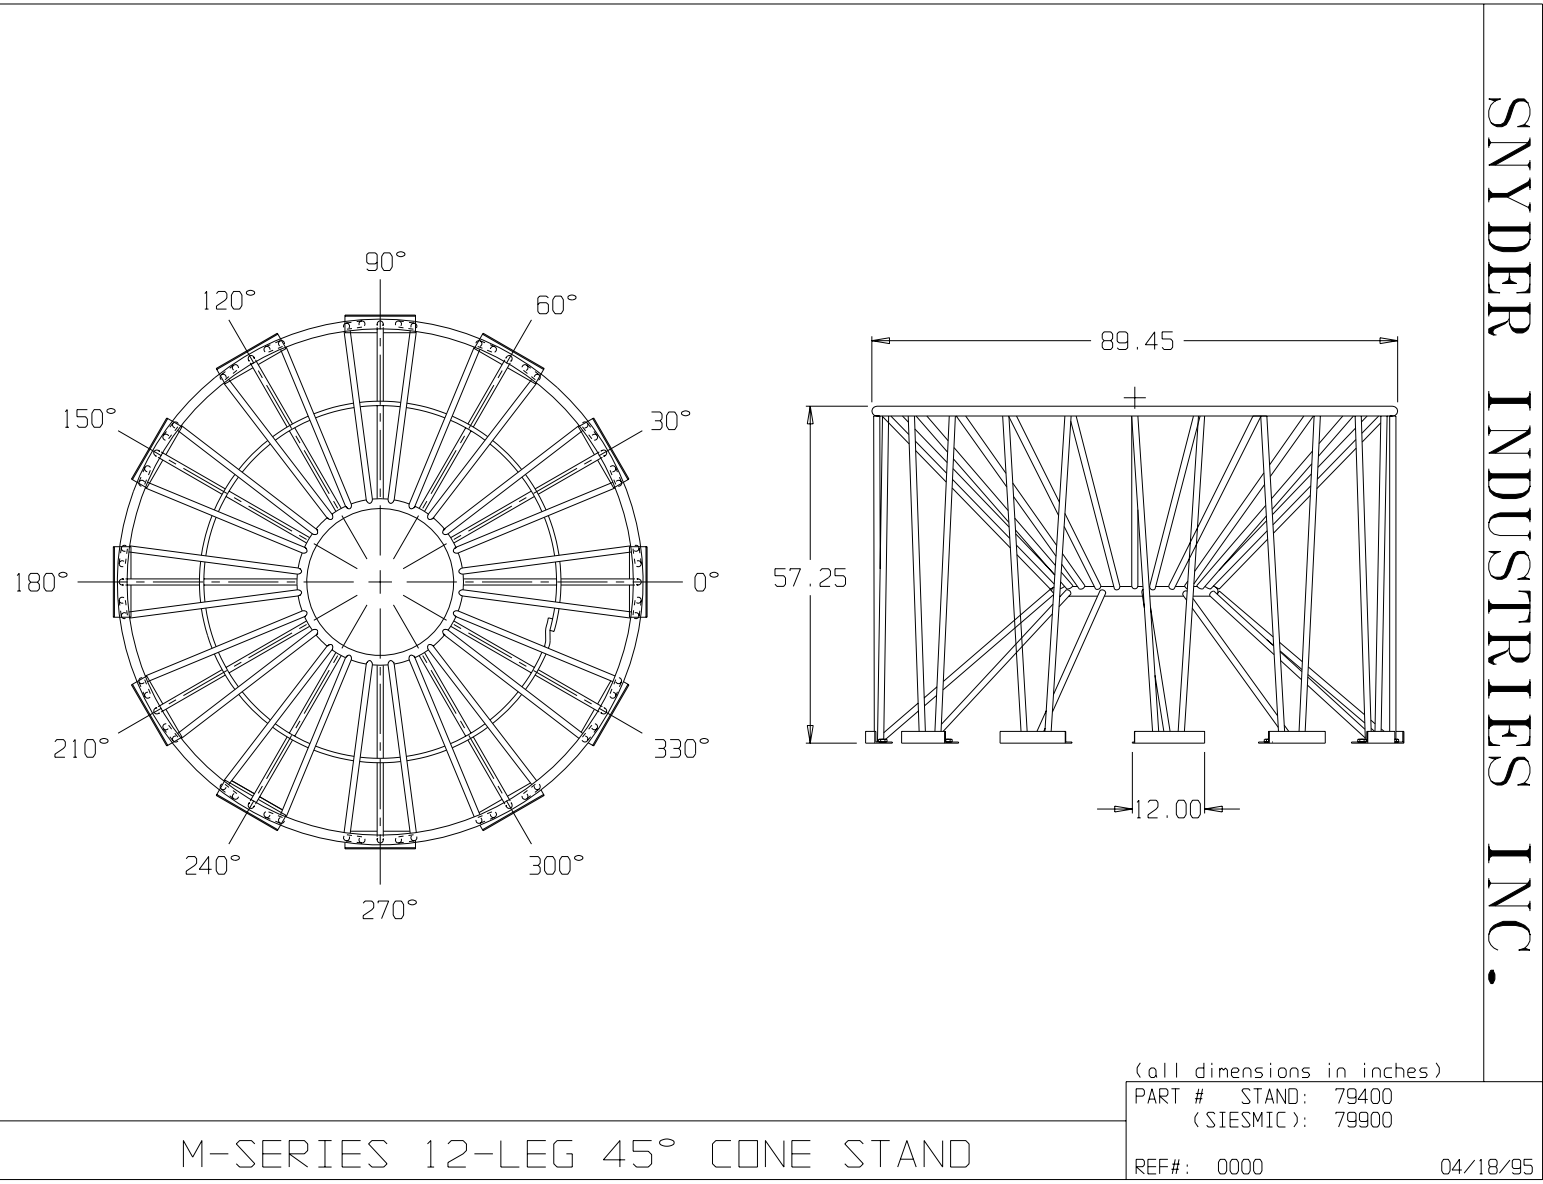

if it flows,  
we go with it

1.800.665.4499  
barrplastics.com

SNYDER INDUSTRIES INC.

M-SERIES 12-LEG 45° CONE STAND