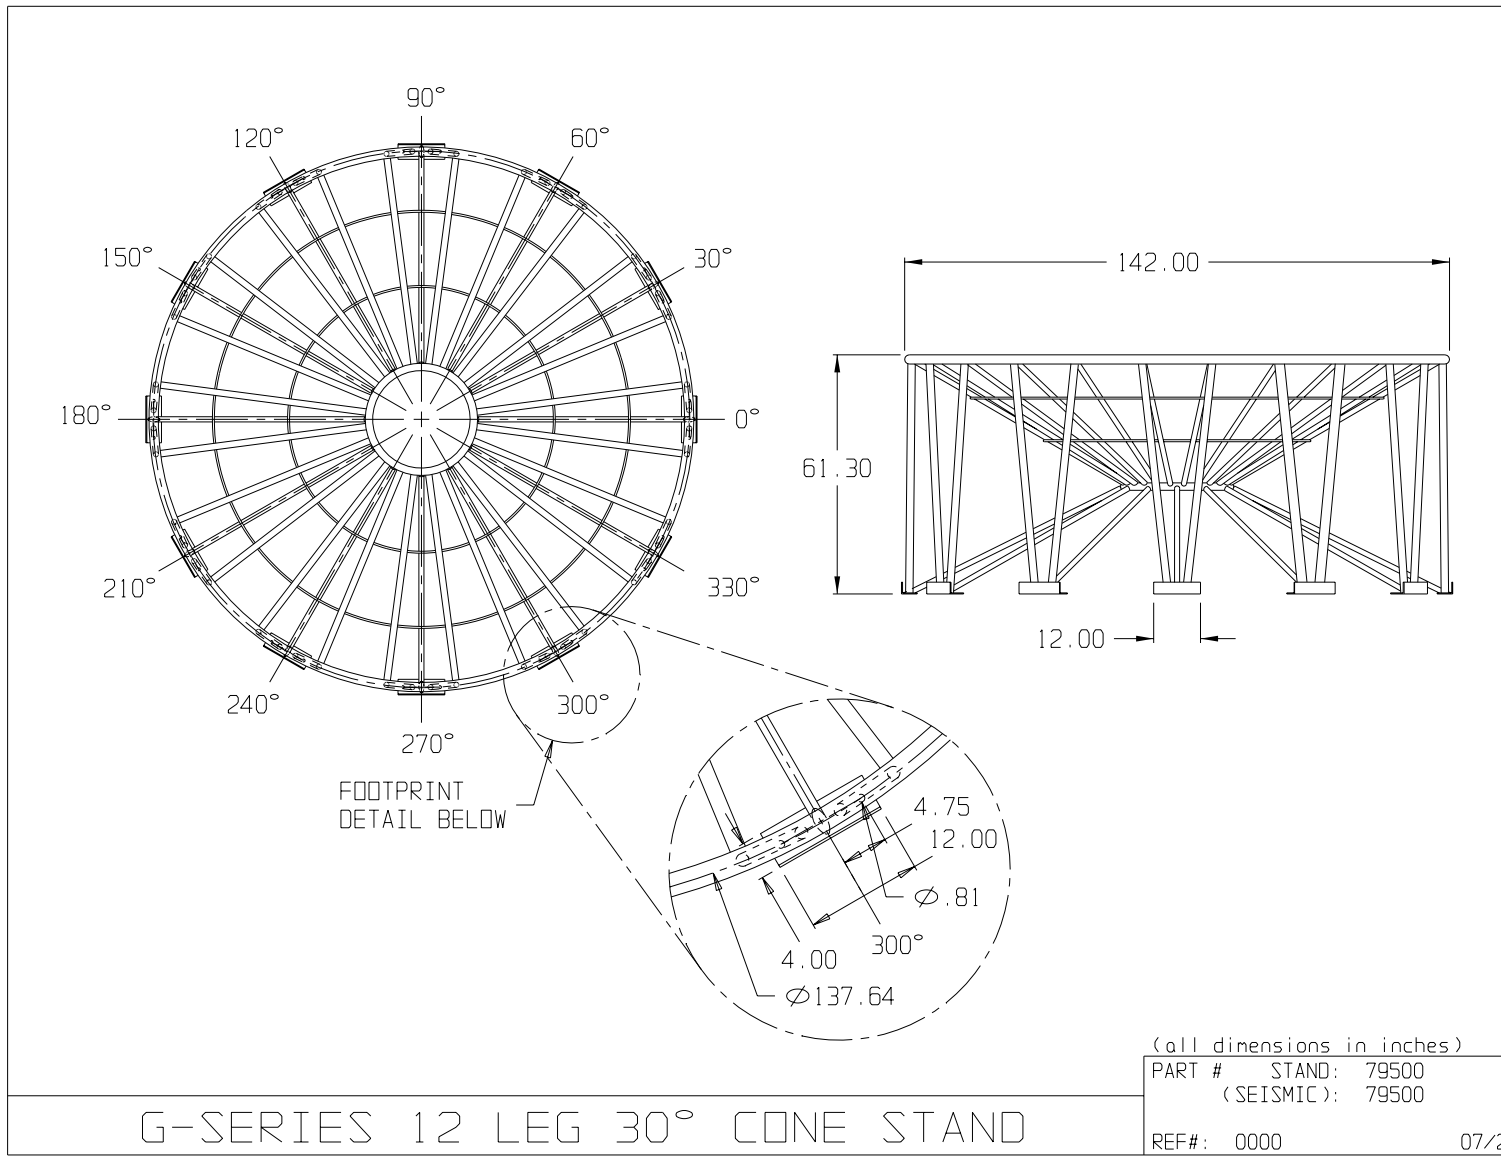

if it flows,
we go with it

1.800.665.4499
barrplastics.com

SNYDER INDUSTRIES INC.

G-SERIES 12 LEG 30° CONE STAND