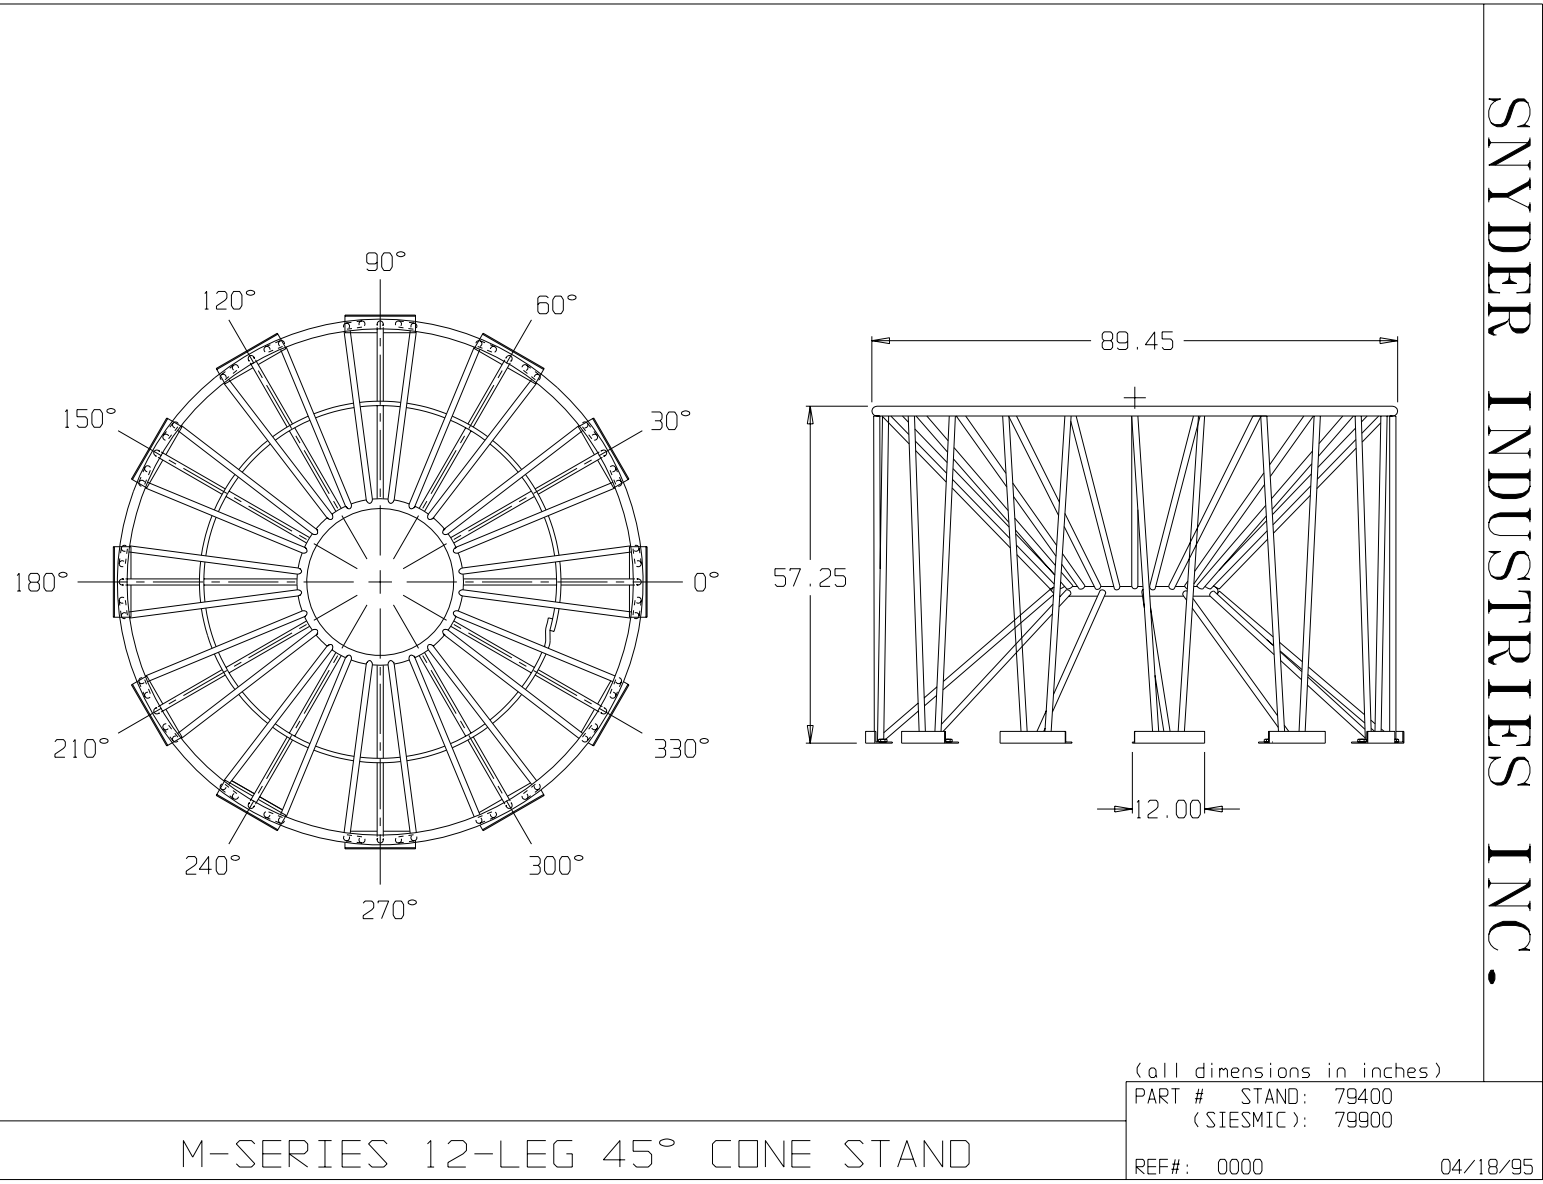

if it flows,
we go with it

1.800.665.4499
barrplastics.com

SNYDER INDUSTRIES INC.

M-SERIES 12-LEG 45° CONE STAND