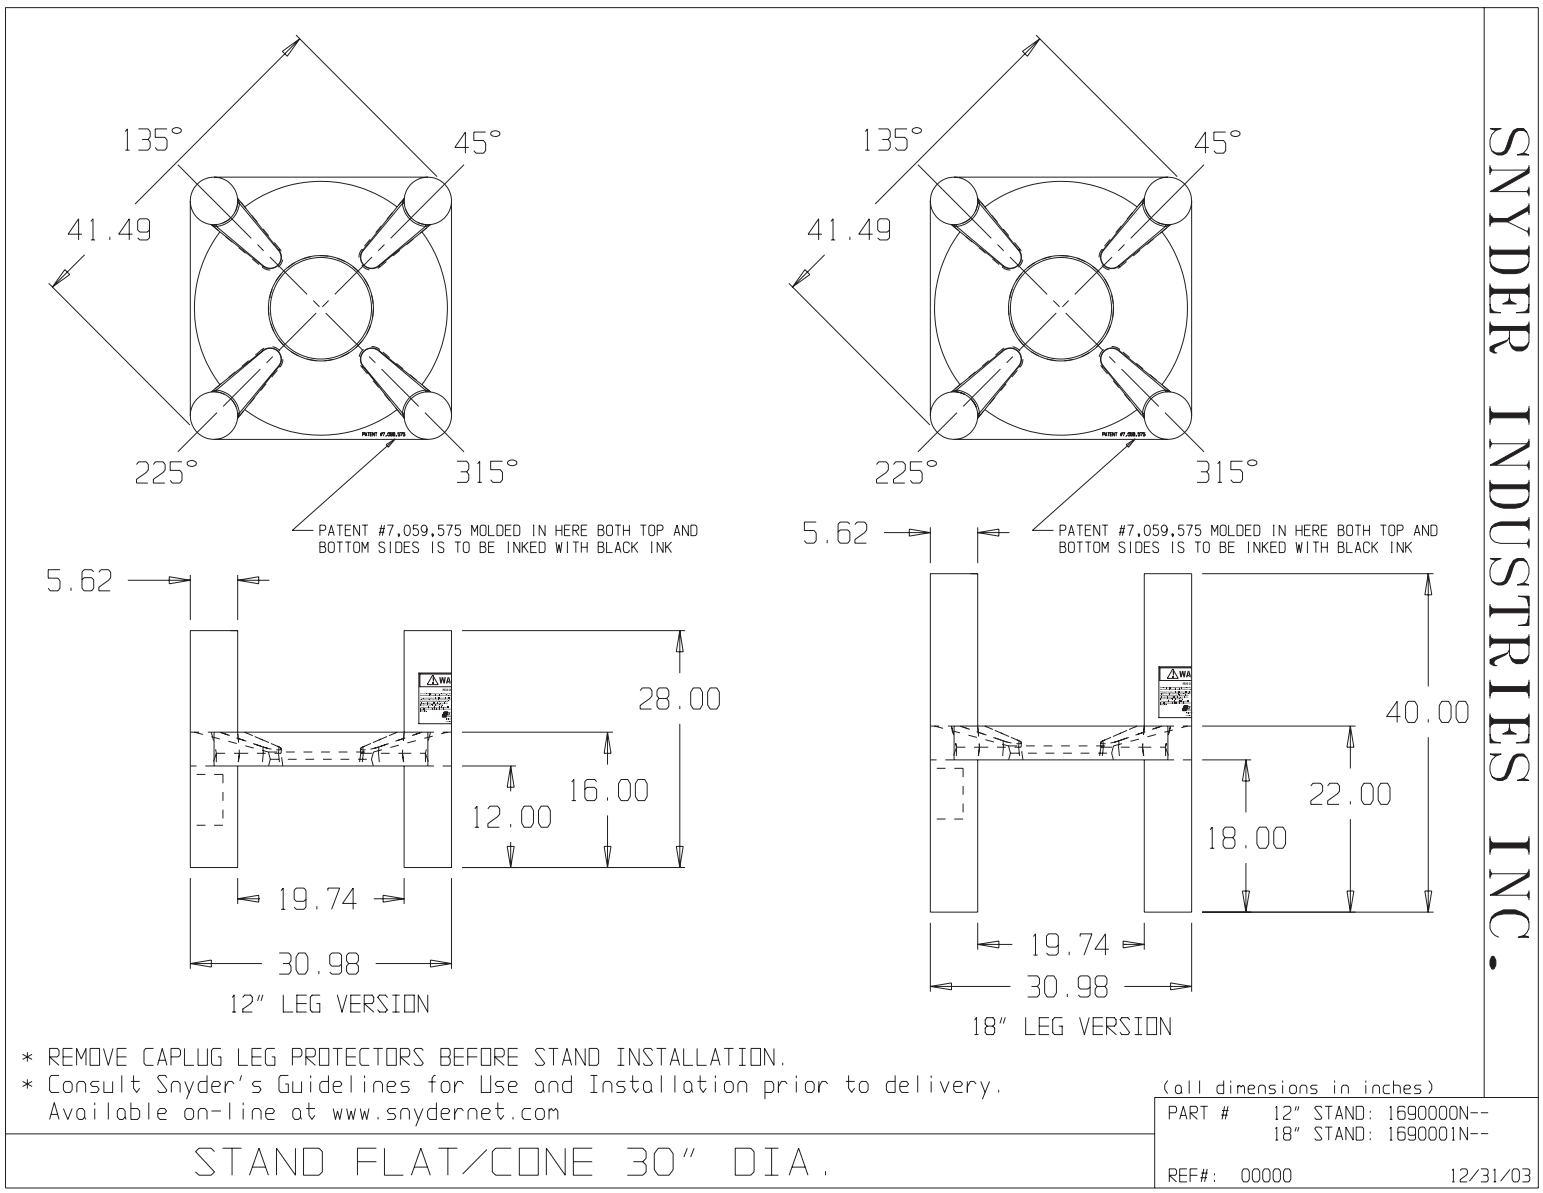

if it flows,
we go with it

1.800.665.4499
barrplastics.com

SNYDER INDUSTRIES INC.

- * REMOVE CAPPLUG LEG PROTECTORS BEFORE STAND INSTALLATION.
 - * Consult Snyder's Guidelines for Use and Installation prior to delivery.
- Available on-line at www.snydernet.com