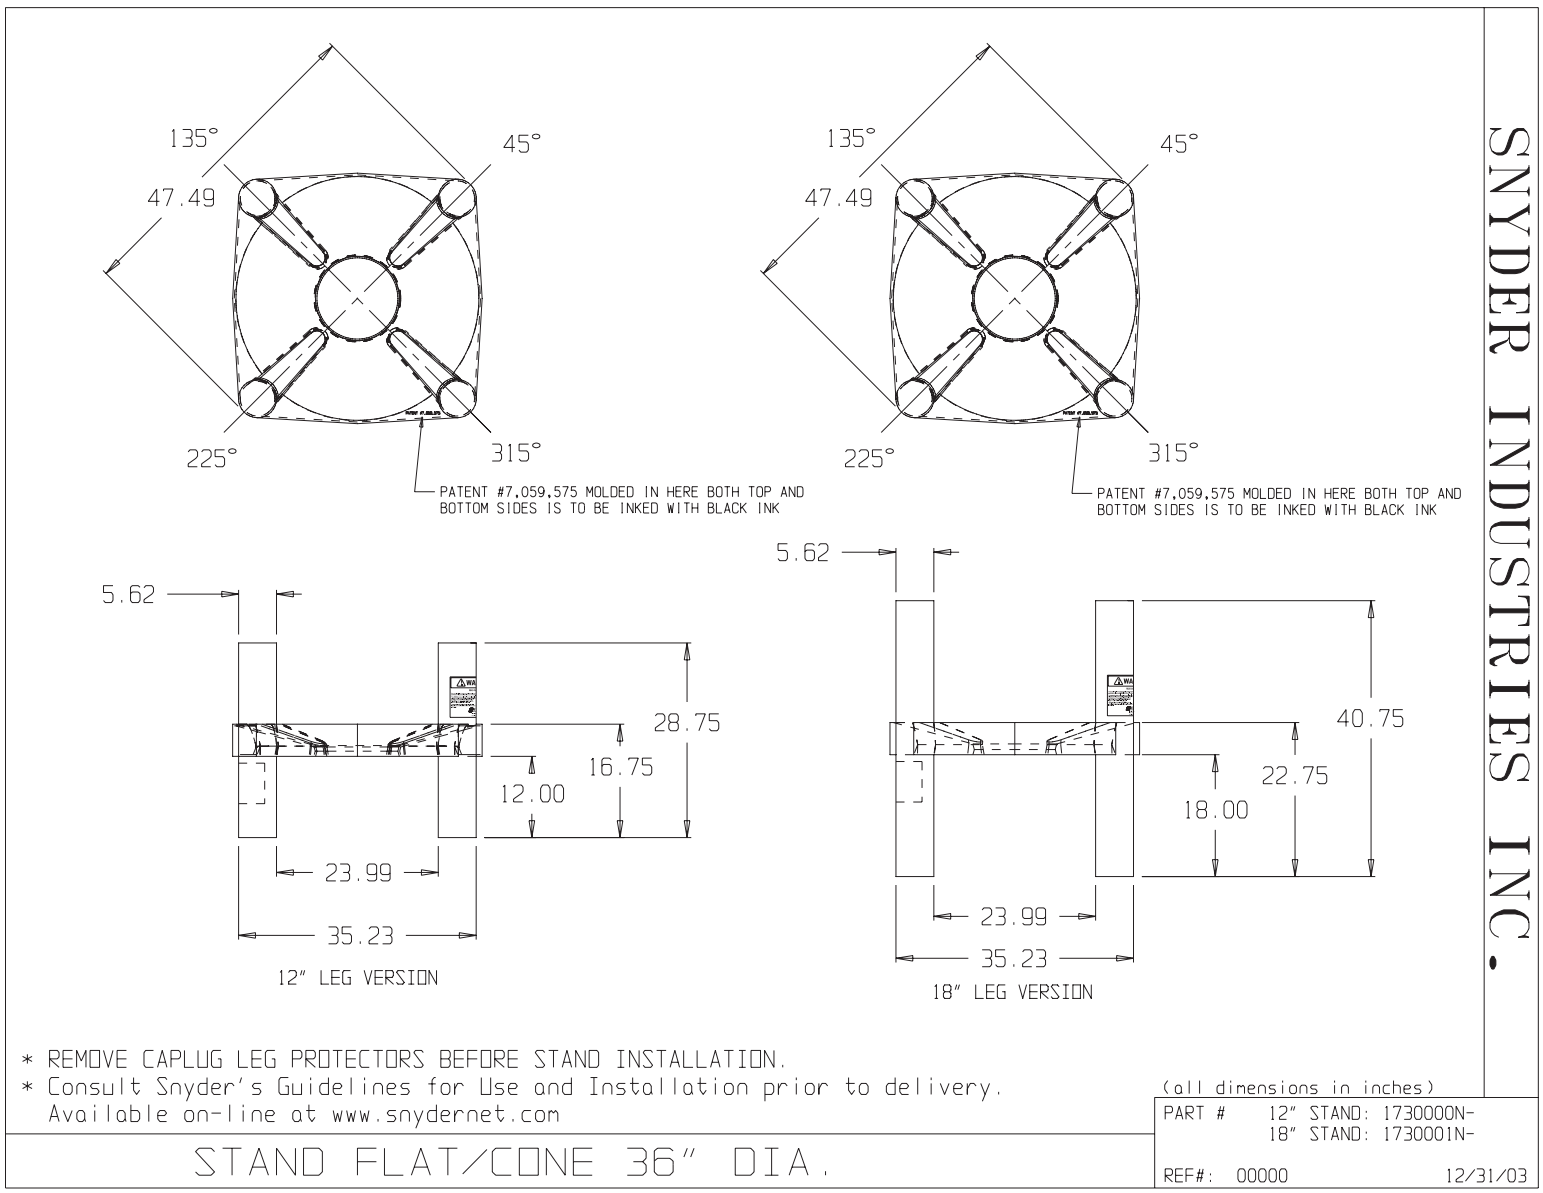

if it flows,  
we go with it

1.800.665.4499  
barrplastics.com

\* REMOVE CAPPLUG LEG PROTECTORS BEFORE STAND INSTALLATION.  
 \* Consult Snyder's Guidelines for Use and Installation prior to delivery.  
 Available on-line at [www.snydernet.com](http://www.snydernet.com)