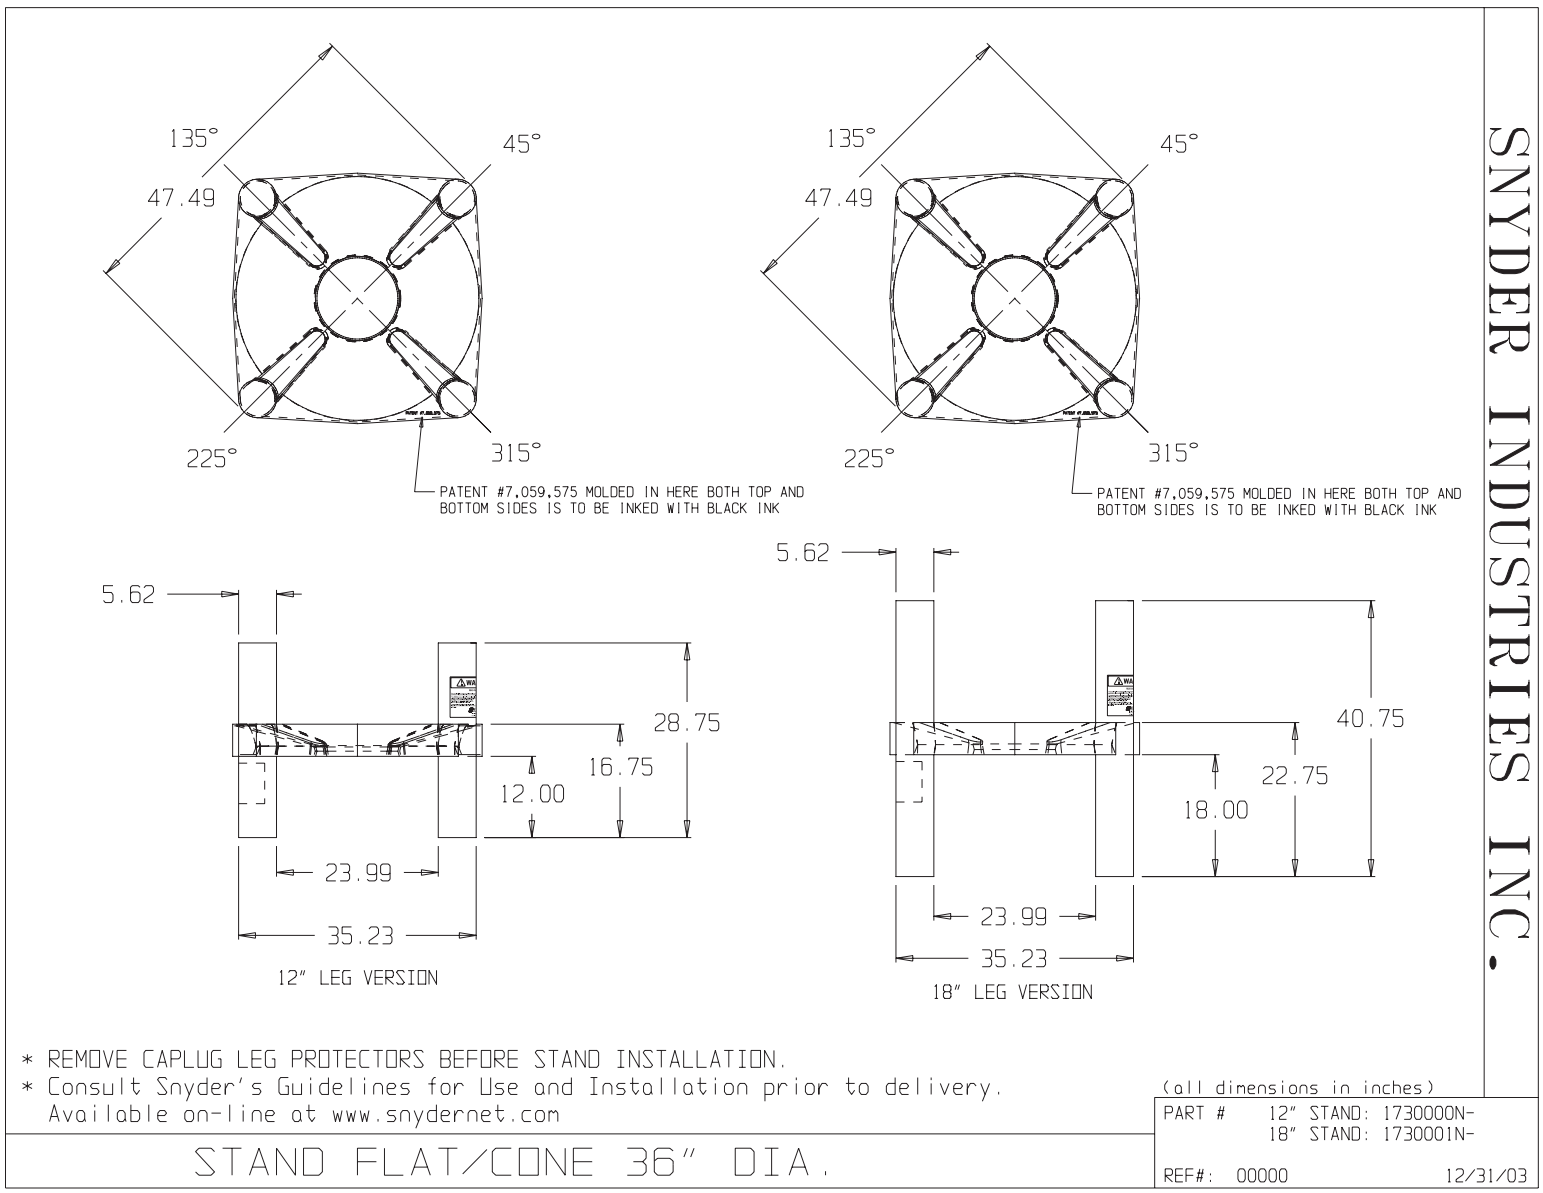

if it flows,  
we go with it

1.800.665.4499  
barrplastics.com

SNYDER INDUSTRIES INC.

- \* REMOVE CAPPLUG LEG PROTECTORS BEFORE STAND INSTALLATION.
  - \* Consult Snyder's Guidelines for Use and Installation prior to delivery.
- Available on-line at [www.snydernet.com](http://www.snydernet.com)