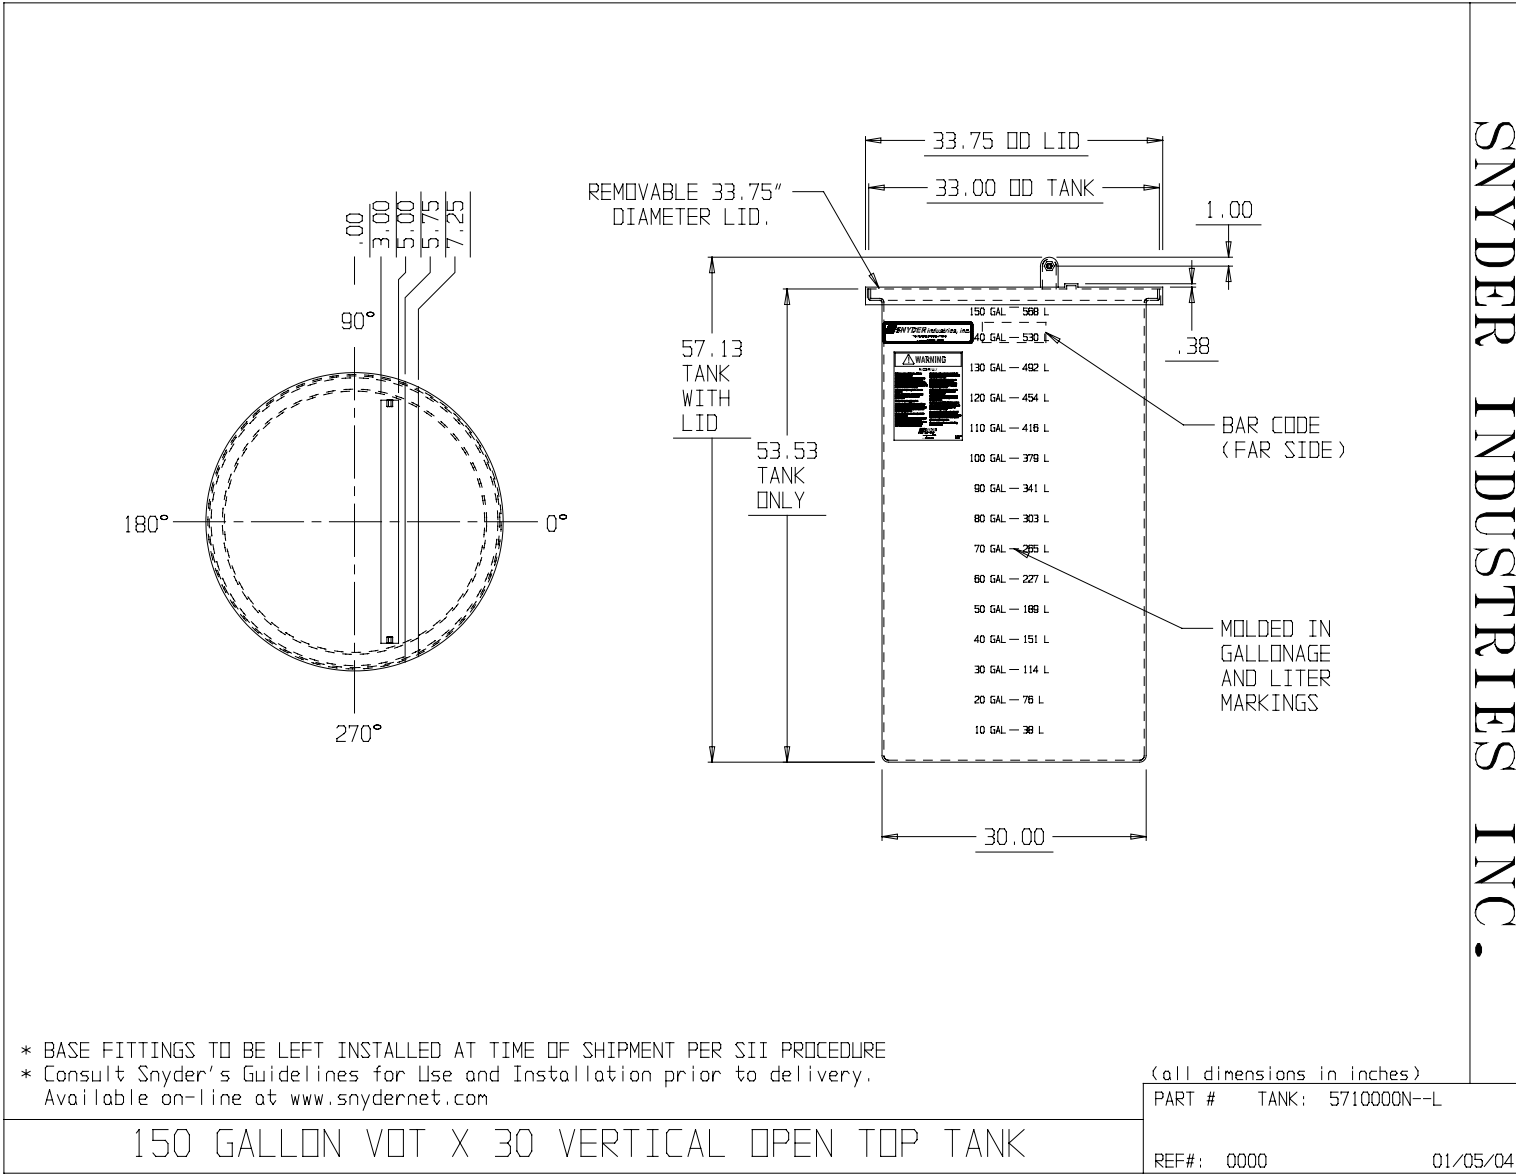

if it flows,
we go with it

1.800.665.4499
barrplastics.com

* BASE FITTINGS TO BE LEFT INSTALLED AT TIME OF SHIPMENT PER SII PROCEDURE
* Consult Snyder's Guidelines for Use and Installation prior to delivery.
Available on-line at www.snydernet.com

150 GALLON VOT X 30 VERTICAL OPEN TOP TANK