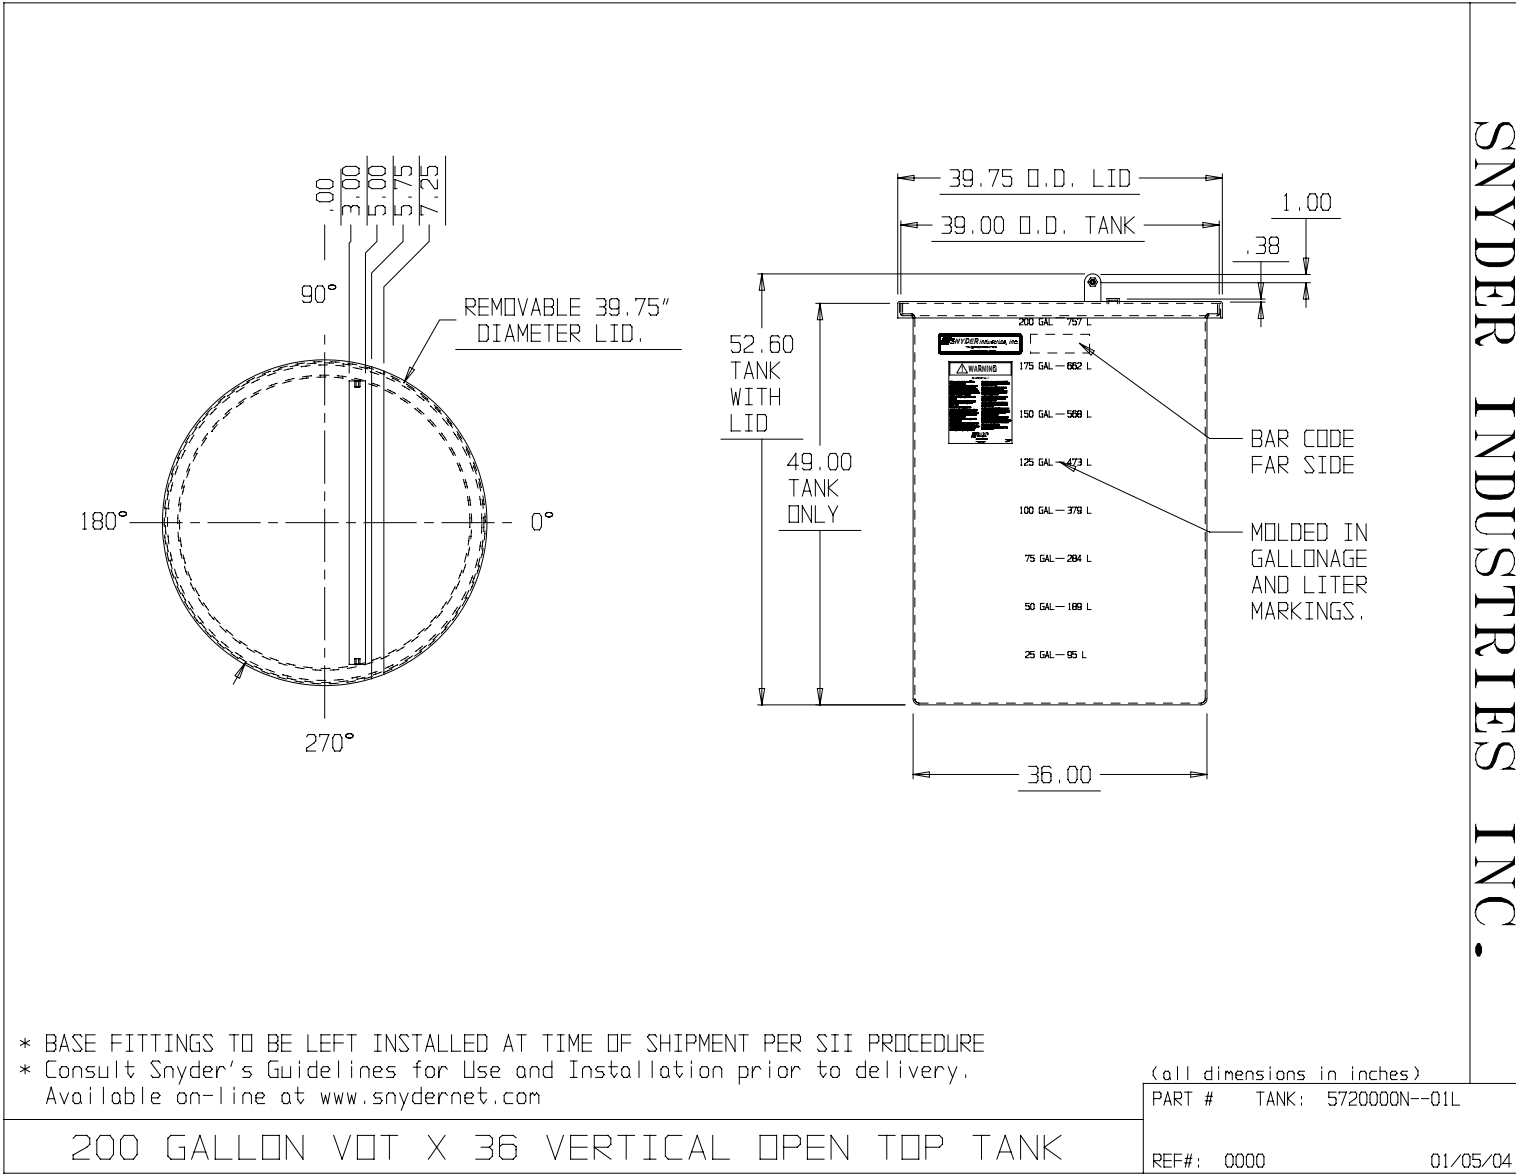

if it flows,  
we go with it

1.800.665.4499  
barrplastics.com

SNYDER INDUSTRIES INC.

\* BASE FITTINGS TO BE LEFT INSTALLED AT TIME OF SHIPMENT PER SII PROCEDURE  
\* Consult Snyder's Guidelines for Use and Installation prior to delivery.  
Available on-line at [www.snydernet.com](http://www.snydernet.com)