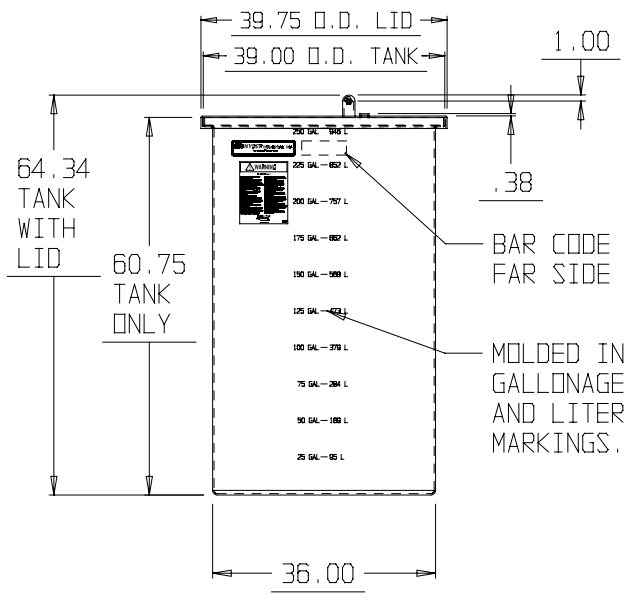

if it flows,
we go with it

1.800.665.4499
barrplastics.com

SNYDER INDUSTRIES INC.

* BASE FITTINGS TO BE LEFT INSTALLED AT TIME OF SHIPMENT PER SII PROCEDURE
 * Consult Snyder's Guidelines for Use and Installation prior to delivery.
 Available on-line at www.snydernet.com

(all dimensions in inches)
 PART # TANK: 5730000N--L

250 GALLON VOT X 36 VERTICAL OPEN TOP TANK

REF#: 0000 01/05/04