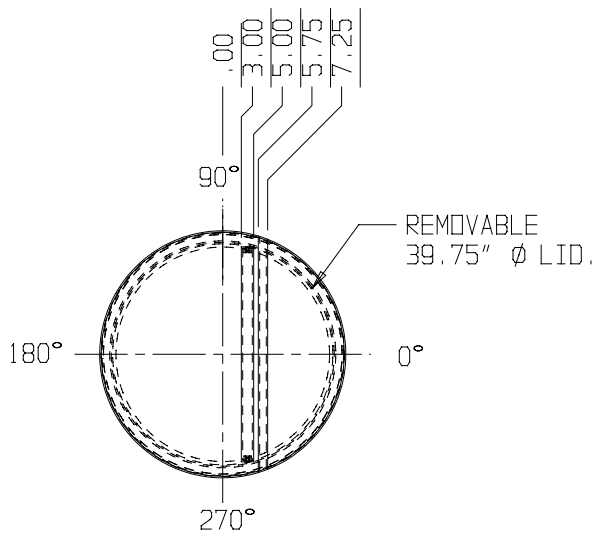

if it flows,
we go with it

1.800.665.4499
barrplastics.com

SNYDER INDUSTRIES INC.

* BASE FITTINGS TO BE LEFT INSTALLED AT TIME OF SHIPMENT PER SII PROCEDURE
 * Consult Snyder's Guidelines for Use and Installation prior to delivery.
 Available on-line at www.snydernet.com

(all dimensions in inches)
 PART # TANK: 5730000N--L

250 GALLON VOT X 36 VERTICAL OPEN TOP TANK

REF#: 0000 01/05/04