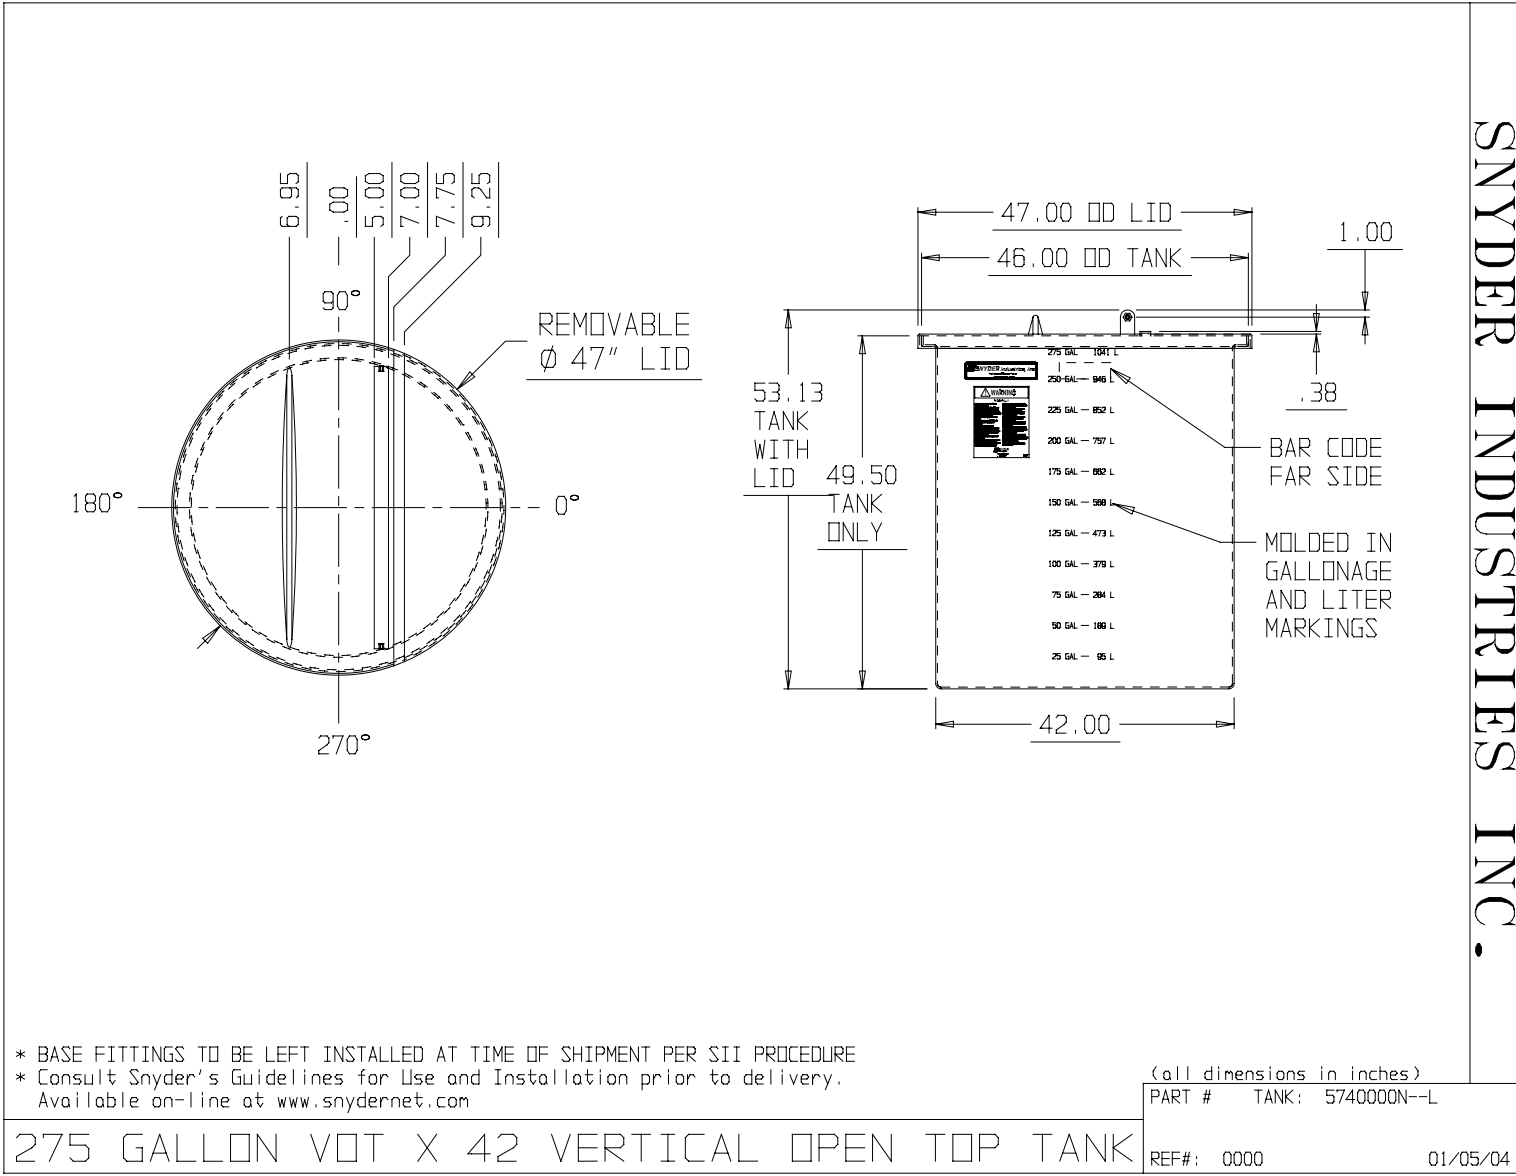

if it flows,
we go with it

1.800.665.4499
barrplastics.com

SNYDER INDUSTRIES INC.

* BASE FITTINGS TO BE LEFT INSTALLED AT TIME OF SHIPMENT PER SII PROCEDURE
* Consult Snyder's Guidelines for Use and Installation prior to delivery.
Available on-line at www.snydernet.com